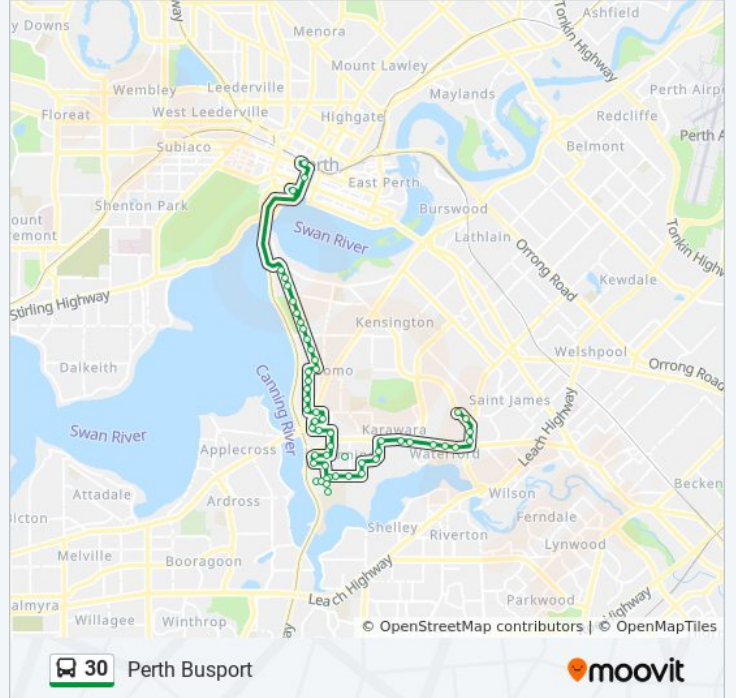

Manning Rd After Townsing Dr

Lawson St After Farnham St

Lawson St Before Beveridge St

Hayman Rd After Marquis St

Curtin University Bus Stn

Direction: Manning

38 stops

[VIEW LINE SCHEDULE](#)

30 bus Info

Direction: Manning

Stops: 38

Trip Duration: 37 min

Line Summary:

Gentilli Wy After Lockhart St

Mount Henry Rd After Cloister Av

Hope Av After Mount Henry Rd

Hope Av After Welwyn Av

Hope Av After Cornish Cr

Hope Av Before Mount Henry Rd

Mount Henry Rd After Roebuck Dr

Mount Henry Rd - Aquinas College Stand 2

30 bus Time Schedule

Perth Busport Route Timetable:

Sunday	9:07 AM - 8:00 PM
Monday	9:07 AM - 8:00 PM
Tuesday	5:55 AM - 10:41 PM
Wednesday	5:55 AM - 10:41 PM
Thursday	5:55 AM - 10:41 PM
Friday	9:07 AM - 8:00 PM
Saturday	7:07 AM - 11:09 PM

30 bus Info

Direction: Perth Busport

Stops: 54

Trip Duration: 39 min

Line Summary:

Roebuck Dr After Success Cr
Roebuck Dr Before Batavia Wy
Mount Henry Rd After Roebuck Dr
Mount Henry Rd Before Cloister Av
Gentilli Wy After Edgecumbe St
Paterson St After Lockhart St
Paterson St Before Ley St
Ley St Before Downey Dr
Ley St After Philp Av
Davilak St After Clydesdale St
Lockhart St After Davilak St
Mcdougall St After Lockhart St
Clydesdale St After Mcdougall St
Henley St After Edgecumbe St
Robert St After Henley St
Robert St After Cale St
Robert St After Saunders St
Robert St After Greenock Av
Robert St Before Thelma St
Thelma St Before Labouchere Rd
Labouchere Rd After Ednah St
Labouchere Rd After Eric St
Labouchere Rd After Gardner St
Labouchere Rd After South Tce
Labouchere Rd Before Rea St
Labouchere Rd Before Hensman St
Labouchere Rd After Karoo St
Labouchere Rd Before Richardson St
Labouchere Rd Perth Zoo
Labouchere Rd After Mends St
Elizabeth Quay Bus Stn
St Georges Tce Mill Street Cat Id 21
Milligan St Before Murray St