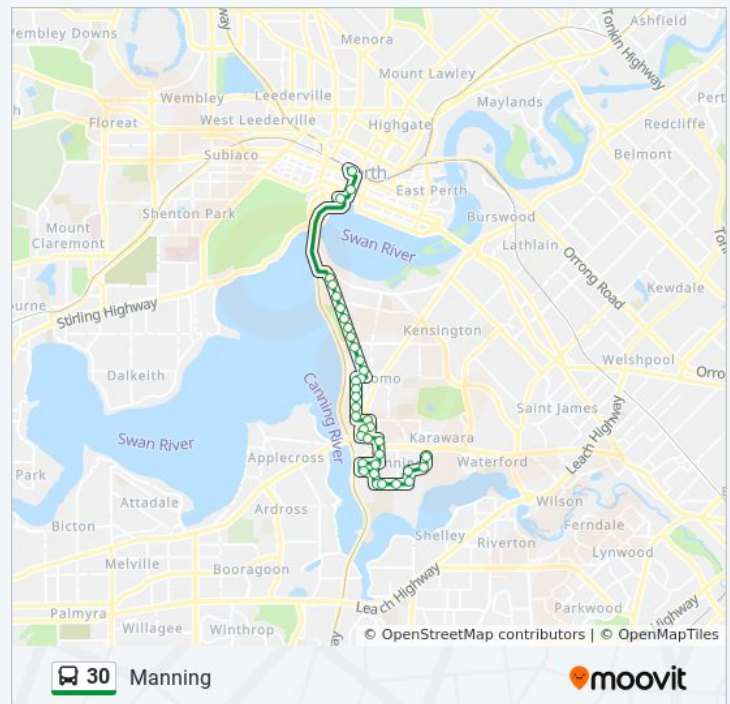

Manning Rd After Townsing Dr

Lawson St After Farnham St

Lawson St Before Beveridge St

Hayman Rd After Marquis St

Curtin University Bus Stn

Direction: Manning

38 stops

[VIEW LINE SCHEDULE](#)

30 bus Time Schedule

Manning Route Timetable:

Sunday	9:23 AM - 8:37 PM
Monday	9:23 AM - 8:37 PM
Tuesday	4:22 PM - 11:24 PM
Wednesday	4:22 PM - 11:24 PM
Thursday	4:22 PM - 11:24 PM
Friday	9:23 AM - 8:37 PM
Saturday	8:23 AM - 11:44 PM

30 bus Info

Direction: Manning

Stops: 38

Trip Duration: 37 min

Line Summary:

Gentilli Wy After Lockhart St

Mount Henry Rd After Cloister Av

Hope Av After Mount Henry Rd

Hope Av Before Cornish Cr

Hope Av Before Welwyn Av

Marsh Av After Hope Av

Marsh Av After Cloister Av

Griffin Cr Before Elderfield Rd

Elderfield Rd Before Henning Cr

Direction: Perth Busport

54 stops