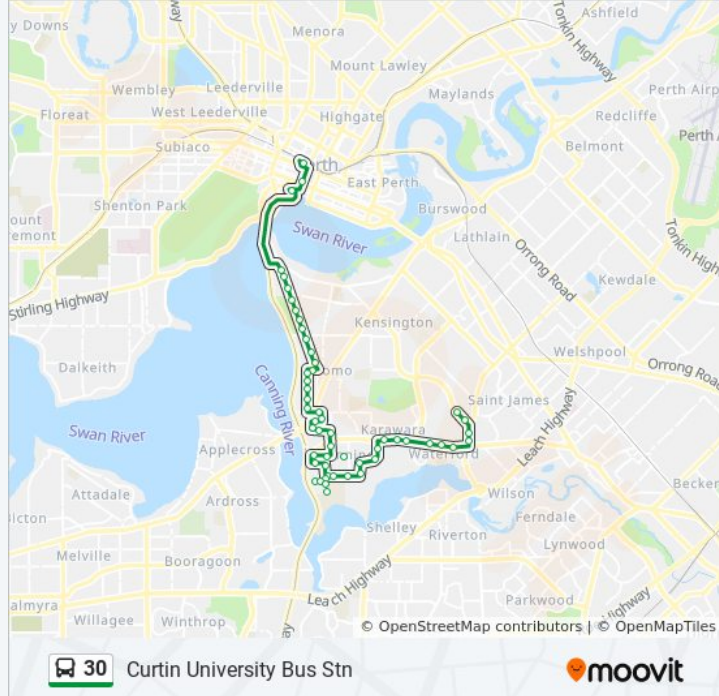

30 bus Info
Direction: Curtin University Bus Stn
Stops: 54
Trip Duration: 46 min
Line Summary:

Clydesdale St Before Mcdougall St

Mcdougall St After Edgecumbe St

Lockhart St Before Davilak St

Davilak St After Edgecumbe St

Conochie Cr Before Welwyn Av

Griffin Cr Before Elderfield Rd

Elderfield Rd Before Henning Cr

Manning Rd After Elderfield Rd

Manning Rd After Gillon St

Manning Rd Before Kent St

Manning Rd After Drogheda Wy

Manning Rd Before Townsing Dr

Manning Rd After Townsing Dr

Lawson St After Farnham St

Lawson St Before Beveridge St

Hayman Rd After Marquis St

Curtin University Bus Stn

Direction: Manning

38 stops

[VIEW LINE SCHEDULE](#)

30 bus Info

Direction: Manning

Stops: 38

Trip Duration: 37 min

Line Summary:

Gentilli Wy After Lockhart St

Mount Henry Rd After Cloister Av

Hope Av After Mount Henry Rd