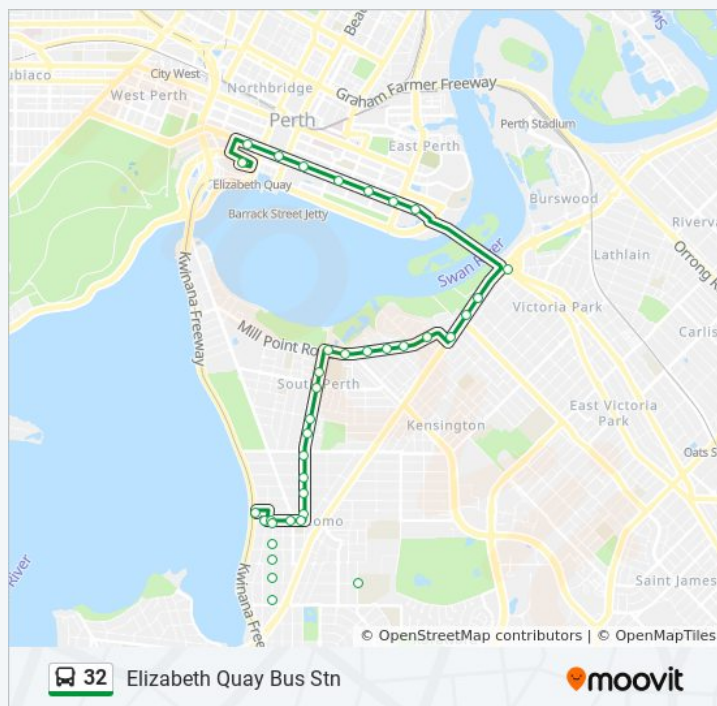

Thelma St Before Coode St

Coode St After Thelma St

Coode St After Preston St

Coode St After Eric St

Coode St Before South Tce

Coode St Before Pilgrim St

Coode St Before Hensman St

Coode St Before Angelo St

Coode St Before Victoria St

Mill Point Rd After Coode St

Mill Point Rd After Leane St

Mill Point Rd After Pepper St

Mill Point Rd Before Salisbury Av

Mill Point Rd Before Brandon St

Mill Point Rd After Hovia Tce

Canning Hwy After Way Rd

Canning Hwy After Berwick St

Canning Hwy After Taylor St

Causeway Bus Stn

Adelaide Tce Westend Causeway

Adelaide Tce After Plain St

Adelaide Tce After Bennett St

Adelaide Tce After Hill St

St Georges Tce After Irwin St Westbound

St Georges Tce After Barrack St Westbound

St Georges Tce After William St Westbound

Elizabeth Quay Bus Stn

32 bus time schedules and route maps are available in an offline PDF at moovitapp.com. Use the [Moovit App](#) to see live bus times, train schedule or subway schedule, and step-by-step directions for all public transit in Perth.

[About Moovit](#) • [MaaS Solutions](#) • [Supported Countries](#) • [Mooviter Community](#)

© 2024 Moovit - All Rights Reserved

Check Live Arrival Times