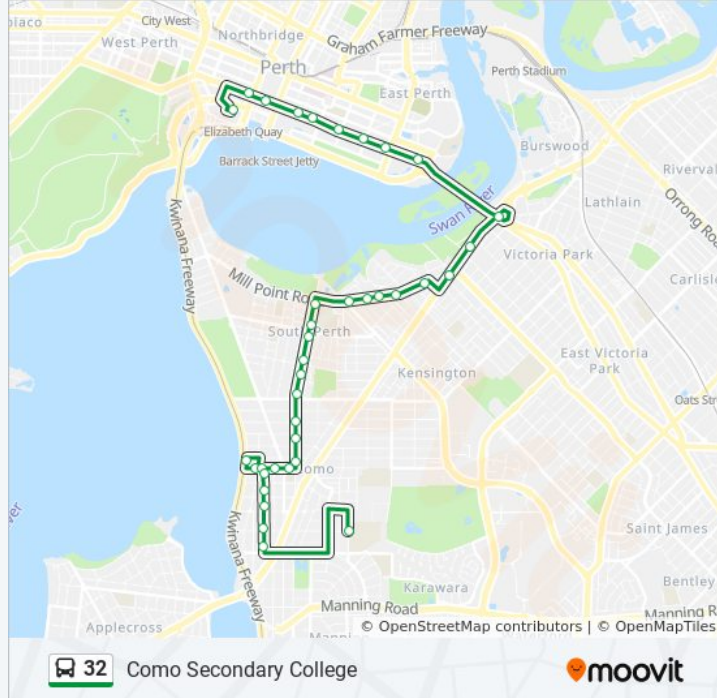

- Elizabeth Quay Bus Stn
- St Georges Tce Before William St Eastbound
- St Georges Tce After William St Eastbound
- St Georges Tce Before Irwin St Eastbound
- St Georges Tce Before Victoria Av Eastbound
- Adelaide Tce Before Hill St
- Adelaide Tce Before Bennett St
- Adelaide Tce Before Plain St
- Adelaide Tce, Westend Causeway Eastbound
- Causeway Bus Stn
- Canning Hwy Before Gloucester St
- Canning Hwy Before Gwentyfred Rd
- Mill Point Rd After Way Rd
- Manning Tce After Hurlingham Rd
- Brookside Av Before Darlot Cr
- Mill Point Rd After Brandon St
- Mill Point Rd After Salisbury Av
- Mill Point Rd After Roseberry Av
- Mill Point Rd After Pepper St
- Coode St After Garden St
- Coode St After Albert St

### 32 bus Info

**Direction:** Como Secondary College

**Stops:** 37

**Trip Duration:** 44 min

**Line Summary:**

Coode St After Albert St

Coode St After Angelo St

Coode St Before Hensman St

Melville Pde After Thelma St

Thelma St After Mary St

Robert St After Thelma St

Robert St After Alston Av

Robert St After Greenock Av

Robert St Before Cale St

Robert St After Cale St

Bruce St Como Secondary College Stand 1

**Direction: Elizabeth Quay Bus Stn**

37 stops

[VIEW LINE SCHEDULE](#)

Bruce St Como Secondary College Stand 1

Robert St After Henley St

Robert St After Cale St

Robert St After Saunders St

Robert St After Greenock Av