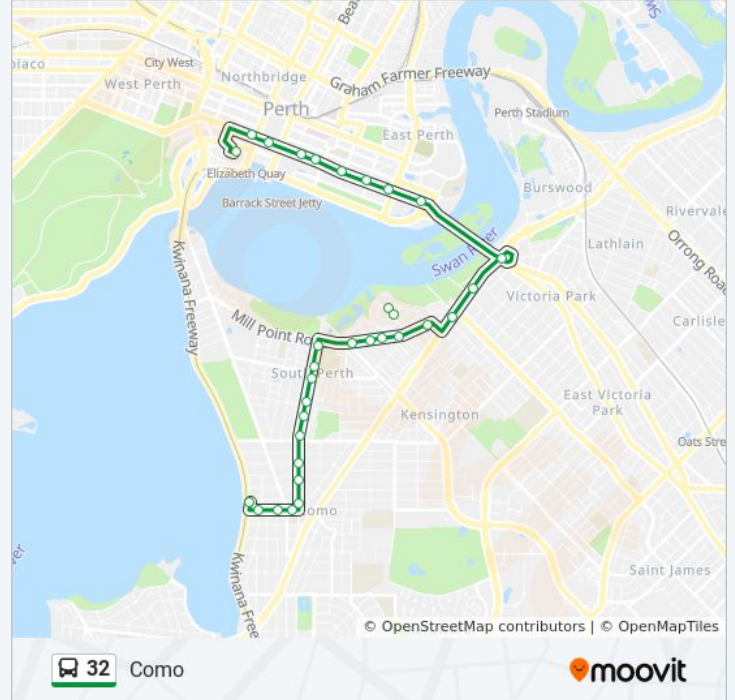

**32 bus Info**  
**Direction:** Como  
**Stops:** 32  
**Trip Duration:** 29 min  
**Line Summary:**

Coode St After Angelo St

Coode St Before Hensman St

Coode St After Walters St

Coode St Before South Tce

Coode St After Gardner St

Coode St After Eric St

Coode St After Ednah St

Thelma St Before Labouchere Rd

Thelma St Before Lockhart St

Thelma St After Mary St

Melville Pde After Thelma St

### Direction: Como Secondary College

37 stops

[VIEW LINE SCHEDULE](#)

Elizabeth Quay Bus Stn

St Georges Tce Before William St Eastbound

St Georges Tce After William St Eastbound

St Georges Tce Before Irwin St Eastbound

Mill Point Rd After Pepper St

Mill Point Rd Before Salisbury Av

Mill Point Rd Before Brandon St

Mill Point Rd After Hovia Tce

Canning Hwy After Way Rd

Canning Hwy After Berwick St

Canning Hwy After Taylor St