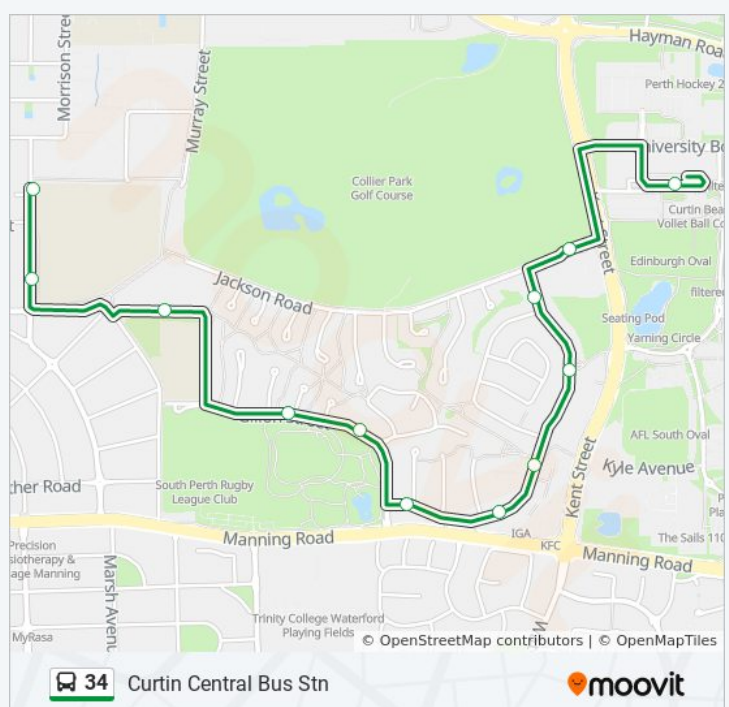

Albany Hwy Before George Wy
Albany Hwy Before Fletcher St
Cecil Av After Albany Hwy
Cecil Av After Carousel Rd
Cannington Stn

Direction: Curtin Central Bus Stn

12 stops

[VIEW LINE SCHEDULE](#)

Bruce St Como Secondary College Stand 4
Bruce St Before Henley St
Henley St After Henley St
Gillon St Before Koolunda Ct
Gillon St Before Kardan Cct
Walanna Dr After Gillon St
Walanna Dr After Melinga Ct
Walanna Dr Before Lowan Loop Sth
Walanna Dr Before Lowan Loop Nth
Walanna Dr After Lowan Loop
Jackson Rd Before Kent St
Curtin Central Bus Stn

34 bus Time Schedule

Curtin Central Bus Stn Route Timetable:

Sunday	Not Operational
Monday	Not Operational
Tuesday	Not Operational
Wednesday	3:25 PM
Thursday	3:25 PM
Friday	Not Operational
Saturday	Not Operational

34 bus Info

Direction: Curtin Central Bus Stn

Stops: 12

Trip Duration: 15 min

Line Summary:

Direction: Curtin University Bus Stn

34 bus Time Schedule