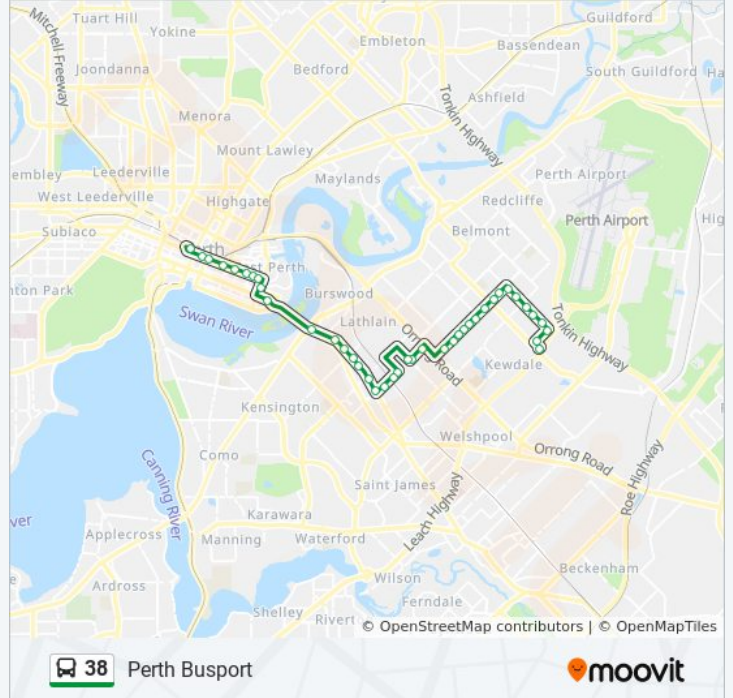

**38 bus Info**

**Direction:** Perth Busport

**Stops:** 40

**Trip Duration:** 39 min

**Line Summary:**

Wright St After Knutsford Av

Wright St After Acton Av

Wright St Before Armadale Rd

Shepperton Rd After Mint St

Shepperton Rd Before Miller St

Shepperton Rd After Gresham St

Shepperton Rd After Axon Av

Shepperton Rd Before Harper St

Shepperton Rd Before Rushton St

Causeway Bus Stn

Adelaide Tce Westend Causeway

Plain St After Hay St

Wellington St Old Girls School Cat Id 52

Wellington St Bennett Street Cat Id 53

Wellington St Wellington Square Cat Id 54

Wellington St Hill Street Cat Id 55

Wellington St Royal Perth Hospital Cat Id 56

Wellington St Western Power Cat Id 57

Wellington St Perth Stn Westbound

Perth Busport

38 bus time schedules and route maps are available in an offline PDF at [moovitapp.com](https://moovitapp.com). Use the [Moovit App](#) to see live bus times, train schedule or subway schedule, and step-by-step directions for all public transit in Perth.