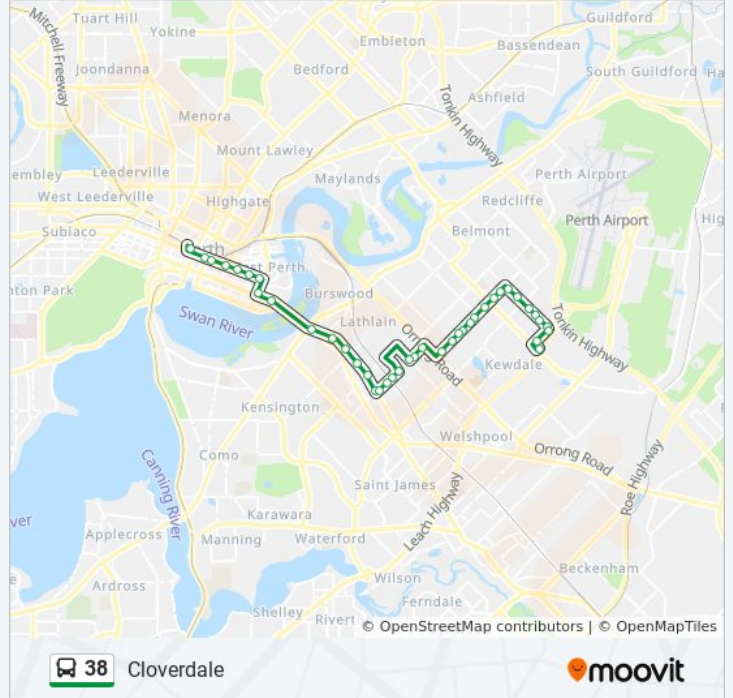

### 38 bus Info

**Direction:** Cloverdale

**Stops:** 39

**Trip Duration:** 36 min

**Line Summary:**

Wright St After Kooyong Rd  
 Wright St After Armadale Rd  
 Wright St After Saint Kilda Rd  
 Wright St Before Knutsford Av  
 Wright St Before Belmont Av  
 Wright St - Belmont Forum Shopping Ctr  
 Wright St After Abernethy Rd  
 Wright St Before Arlunya Av  
 Belgravia St After Wright St  
 Belgravia St After Fulham St  
 Belgravia St After Gabriel St  
 Belgravia St After Keane St  
 Belgravia St Before Scott St  
 Belgravia St Before Kew St  
 Kew St After Belgravia St  
 Kew St After Burns St  
 Plant L Before Tighe St

**Direction: Perth Busport**

40 stops

[VIEW LINE SCHEDULE](#)

Plant L Before Tighe St  
 Kew St Before Burns St  
 Kew St Before Belgravia St  
 Belgravia St Before Scott St  
 Belgravia St Before Keane St  
 Belgravia St After Keane St  
 Belgravia St Before Fulham St  
 Belgravia St Before Wright St  
 Wright St Before Fisher St  
 Wright St Before Abernethy Rd  
 Wright St - Belmont Forum Shopping Ctr  
 Wright St After Belmont Av

**38 bus Info**

**Direction:** Perth Busport

**Stops:** 40

**Trip Duration:** 39 min

**Line Summary:**

Wright St After Knutsford Av

Wright St After Acton Av

Wright St Before Armadale Rd