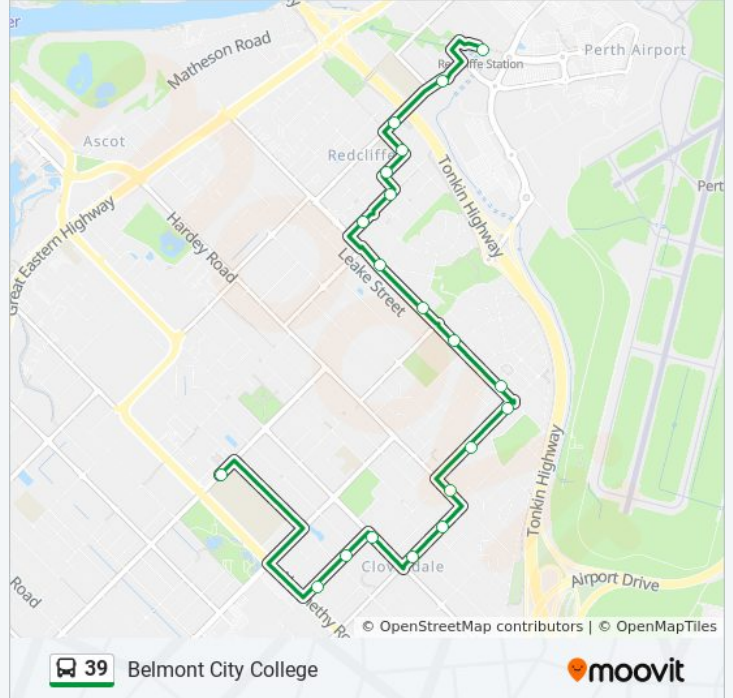

Direction: Belmont City College

20 stops

[VIEW LINE SCHEDULE](#)

- Redcliffe Stn
- Second St After Boulder Av
- Stanton Rd Before Morrison St
- Morrison St Before Treffone St
- Treffone St Before Towton St
- Johnson St After Towton St
- Johnson St Before Kinghorn Pl
- Epsom Av Before Bland Cres
- Epsom Av After Field Av
- Epsom Av Before Copeland Dr
- Epsom Av After Daghish Rd
- Orpington St After Epsom Av
- Orpington St After Keymer St
- Hardey Rd Before Till St
- Gabriel St After Kennerly St
- Gabriel St Before Belgravia St
- Belgravia St Before Fulham St
- Fulham St After Arlunya Av
- Fulham St Before Abernethy Rd
- Alexander Rd Belmont College Stand 3

39 bus Info

Direction: Belmont City College

Stops: 20

Trip Duration: 20 min

Line Summary:

Direction: Elizabeth Quay Bus Stn

55 stops

[VIEW LINE SCHEDULE](#)

39 bus Info

Direction: Elizabeth Quay Bus Stn

Stops: 55

Trip Duration: 48 min

Line Summary:

Fulham St Before Abernethy Rd

Fulham St After Robinson Av

Belmont Av After Fulham St