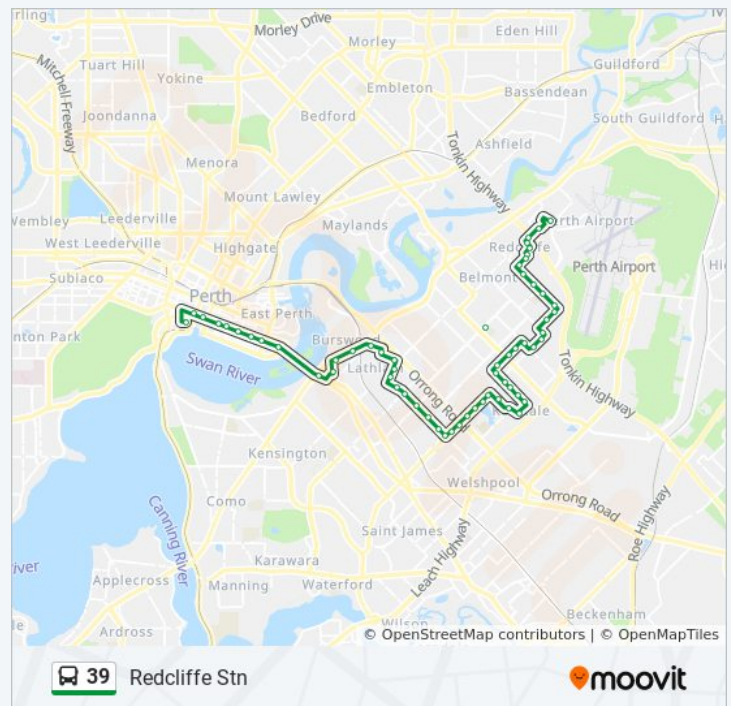

Direction: Redcliffe Stn

60 stops

[VIEW LINE SCHEDULE](#)

Elizabeth Quay Bus Stn
 St Georges Tce Before William St Eastbound
 St Georges Tce After William St Eastbound
 St Georges Tce Before Irwin St Eastbound
 St Georges Tce Before Victoria Av Eastbound
 Adelaide Tce Before Hill St
 Adelaide Tce Before Bennett St
 Adelaide Tce Before Plain St
 Adelaide Tce, Westend Causeway Eastbound
 Causeway Bus Stn
 Craig St After Burswood Rd
 Great Eastern Hwy After Resort Dr
 Great Eastern Hwy Before Burswood Rd
 Cornwall St After Great Eastern Hwy
 Gallipoli St Before Streatley Rd
 Streatley Rd Before Goddard St
 Goddard St Before Cookham Rd
 Goddard St Before Egham Rd
 Howick St After Lathlain Pl
 Star St After Roberts Rd
 Star St Before Archer St
 Star St Before Asteroid Wy
 Star St Before Mercury St
 Star St Before Oats St
 Oats St After Grantham Pl

39 bus Info

Direction: Redcliffe Stn

Stops: 60

Trip Duration: 52 min

Line Summary:

Oats St Before Orrong Rd

Oats St Before Surrey Rd

Oats St After Wheatley St