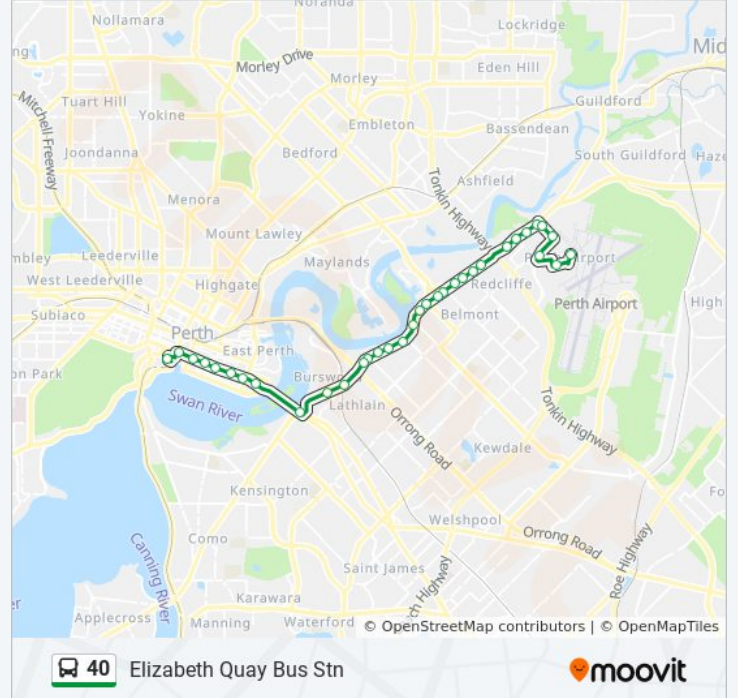

### 40 bus Info

**Direction:** Elizabeth Quay Bus Stn

**Stops:** 34

**Trip Duration:** 35 min

**Line Summary:**

Great Eastern Hwy Before Surrey Rd

Great Eastern Hwy After Cornwall St

Great Eastern Hwy After Bolton Av

Victoria Park Transfer Stn

Adelaide Tce, Westend Causeway Westbound

Adelaide Tce After Plain St

Adelaide Tce After Bennett St

Adelaide Tce After Hill St

St Georges Tce After Victoria Av Westbound

St Georges Tce Before Barrack St Westbound

St Georges Tce Stand N - Before William St

Elizabeth Quay Bus Stn

## Direction: Perth Airport T3 And T4

33 stops

[VIEW LINE SCHEDULE](#)

Elizabeth Quay Bus Stn  
St Georges Tce Before William St Eastbound  
St Georges Tce After William St Eastbound  
St Georges Tce Before Irwin St Eastbound  
St Georges Tce Before Victoria Av Eastbound  
Adelaide Tce Before Hill St  
Adelaide Tce Before Bennett St  
Adelaide Tce Before Plain St  
Adelaide Tce, Westend Causeway Eastbound  
Victoria Park Transfer Stn  
Craig St After Burswood Rd  
Great Eastern Hwy After Resort Dr  
Great Eastern Hwy Before Burswood Rd  
Great Eastern Hwy Before Cornwall St  
Great Eastern Hwy Before Norwood Rd  
Great Eastern Hwy After Brighton Rd  
Great Eastern Hwy Before Toorak Rd  
Great Eastern Hwy After Acton Av  
Great Eastern Hwy After Belmont Av  
Great Eastern Hwy After Abernethy Rd  
Great Eastern Hwy Before Hehir St  
Great Eastern Hwy Before Hargreaves St  
Great Eastern Hwy After Daly St  
Great Eastern Hwy After Hardey Rd  
Great Eastern Hwy After Kalgoorlie St  
Great Eastern Hwy Before Leake St  
Great Eastern Hwy After Epsom Av  
Great Eastern Hwy After Moreing St  
Great Eastern Hwy Before Central Av