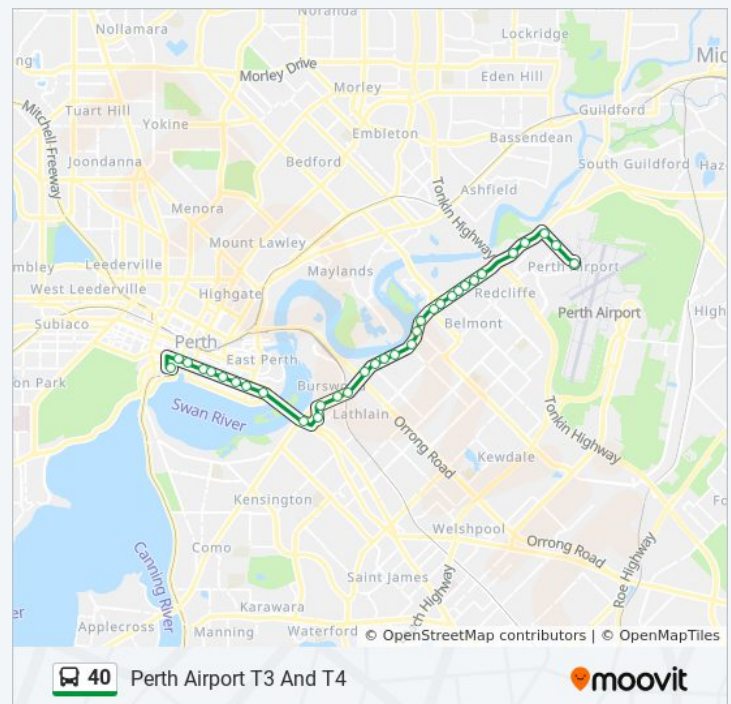

### 40 bus Info

**Direction:** Elizabeth Quay Bus Stn

**Stops:** 34

**Trip Duration:** 35 min

**Line Summary:**

Great Eastern Hwy Before Surrey Rd

Great Eastern Hwy After Cornwall St

Great Eastern Hwy After Bolton Av

## Direction: Perth Airport T3 And T4

33 stops

[VIEW LINE SCHEDULE](#)

Elizabeth Quay Bus Stn  
St Georges Tce Before William St Eastbound  
St Georges Tce After William St Eastbound  
St Georges Tce Before Irwin St Eastbound  
St Georges Tce Before Victoria Av Eastbound  
Adelaide Tce Before Hill St  
Adelaide Tce Before Bennett St  
Adelaide Tce Before Plain St  
Adelaide Tce, Westend Causeway Eastbound  
Victoria Park Transfer Stn  
Craig St After Burswood Rd  
Great Eastern Hwy After Resort Dr  
Great Eastern Hwy Before Burswood Rd  
Great Eastern Hwy Before Cornwall St  
Great Eastern Hwy Before Norwood Rd  
Great Eastern Hwy After Brighton Rd  
Great Eastern Hwy Before Toorak Rd  
Great Eastern Hwy After Acton Av  
Great Eastern Hwy After Belmont Av  
Great Eastern Hwy After Abernethy Rd  
Great Eastern Hwy Before Hehir St  
Great Eastern Hwy Before Hargreaves St  
Great Eastern Hwy After Daly St  
Great Eastern Hwy After Hardey Rd  
Great Eastern Hwy After Kalgoorlie St  
Great Eastern Hwy Before Leake St  
Great Eastern Hwy After Epsom Av  
Great Eastern Hwy After Moreing St  
Great Eastern Hwy Before Central Av

## 40 bus Time Schedule

Perth Airport T3 And T4 Route Timetable:

Sunday	7:10 AM - 11:20 PM
Monday	5:55 AM - 11:30 PM
Tuesday	5:55 AM - 11:30 PM
Wednesday	5:55 AM - 11:30 PM
Thursday	5:55 AM - 11:30 PM
Friday	5:55 AM - 11:30 PM
Saturday	7:00 AM - 11:40 PM

## 40 bus Info

**Direction:** Perth Airport T3 And T4

**Stops:** 33

**Trip Duration:** 37 min

**Line Summary:**

Great Eastern Hwy After Coolgardie Av

Fauntleroy Av After Gt Eastern Hwy

Fauntleroy Av Before Dunreath Av