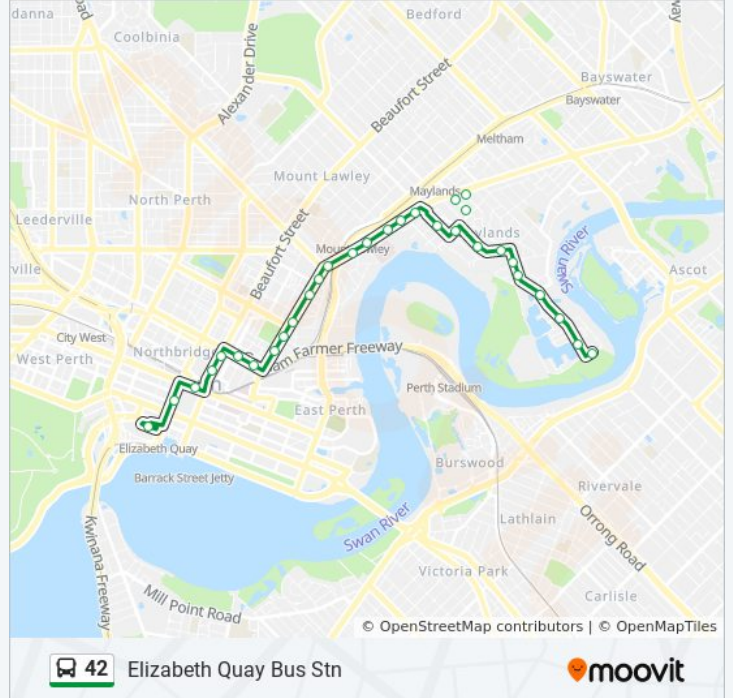

42 bus Info

Direction: Elizabeth Quay Bus Stn

Stops: 31

Trip Duration: 32 min

Line Summary:

Lord St After Windsor St

Lord St After Coolgardie Tce

Lord St After Brewer St

Newcastle St After Lord St

Newcastle St After Pier St

Beaufort St Before Aberdeen St

Beaufort St Museum Northbound

Wellington St Perth Stn Westbound

William St Stand 2

Elizabeth Quay Bus Stn

Direction: Maylands

30 stops

[VIEW LINE SCHEDULE](#)

Elizabeth Quay Bus Stn

William St Stand 6

Wellington St Perth Stn Eastbound

Beaufort St Museum Northbound

Newcastle St After Beaufort St

Newcastle St Before Pier St

Newcastle St Before Lord St

Lord St Before Brewer St

Lord St Before Murchison Tce

Lord St After Bulwer St

Lord St After Marlborough St

Lord St After Turner St

Guildford Rd Before Park Rd

Guildford Rd After Whatley Cr