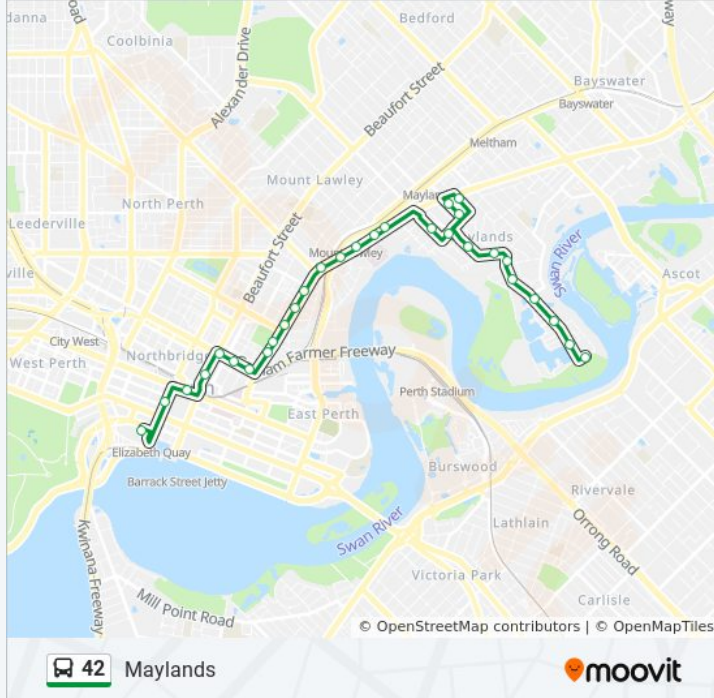

East St After Central Av

Eighth Av After East St

Eighth Av Before Guildford Rd

Ninth Av After Guildford Rd

Peninsula Rd After East St

Peninsula Rd After Kirkham Hill Tce

Peninsula Rd Before Richard St

Peninsula Rd Before Swanbank Rd

Peninsula Rd After Wall St

Peninsula Rd After Heritage Cove

Tranby Rd Before Dakota Av

Clarkson Rd After Hall Av

42 bus time schedules and route maps are available in an offline PDF at moovitapp.com. Use the [Moovit App](#) to see live bus times, train schedule or subway schedule, and step-by-step directions for all public transit in Perth.

[About Moovit](#) • [MaaS Solutions](#) • [Supported Countries](#) • [Mooviter Community](#)

© 2024 Moovit - All Rights Reserved

Check Live Arrival Times