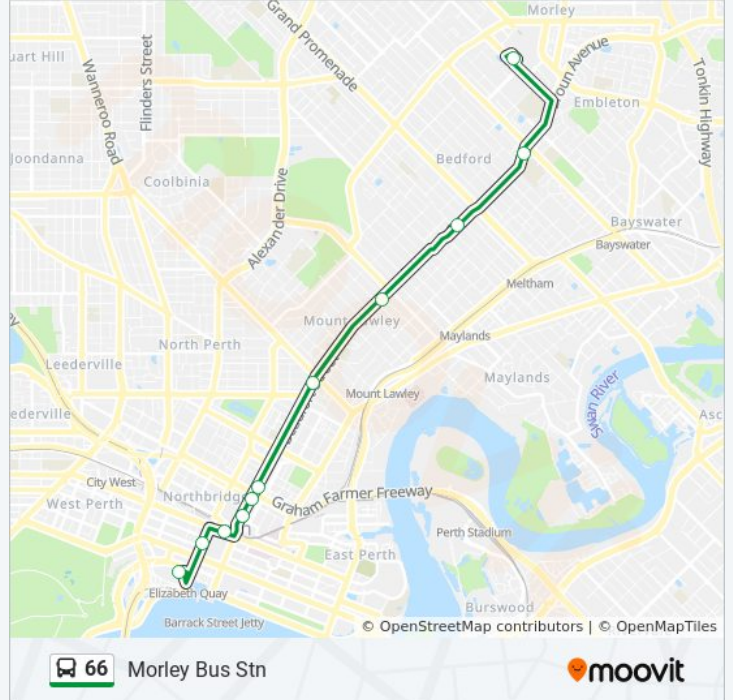

Use the Moovit App to find the closest 66 bus station near you and find out when is the next 66 bus arriving.

Direction: Elizabeth Quay Bus Stn

11 stops

[VIEW LINE SCHEDULE](#)

- Morley Bus Stn
- Beaufort St Before May St
- Beaufort St After Stuart St
- Beaufort St After Central Av
- Beaufort St Before Walcott St
- Beaufort St After Parry St
- Beaufort St Before Aberdeen St
- Beaufort St Museum Northbound
- Wellington St Perth Stn Westbound
- William St Stand 2
- Elizabeth Quay Bus Stn

66 bus Info

Direction: Elizabeth Quay Bus Stn

Stops: 11

Trip Duration: 31 min

Line Summary:

Direction: Morley Bus Stn

11 stops

[VIEW LINE SCHEDULE](#)

- Elizabeth Quay Bus Stn
- William St Stand 6
- Wellington St Perth Stn Eastbound
- Beaufort St Museum Northbound
- Beaufort St After Aberdeen St
- Beaufort St After Newcastle St
- Beaufort St Before Grosvenor Rd
- Beaufort St After Fourth Av
- Beaufort St Before Nelson St
- Broun Av After Lawrence St
- Morley Bus Stn

66 bus Info

Direction: Morley Bus Stn

Stops: 11

Trip Duration: 31 min

Line Summary:

66 bus time schedules and route maps are available in an offline PDF at moovitapp.com. Use the [Moovit App](#) to see live bus times, train schedule or subway schedule, and step-by-step directions for all public transit in Perth.