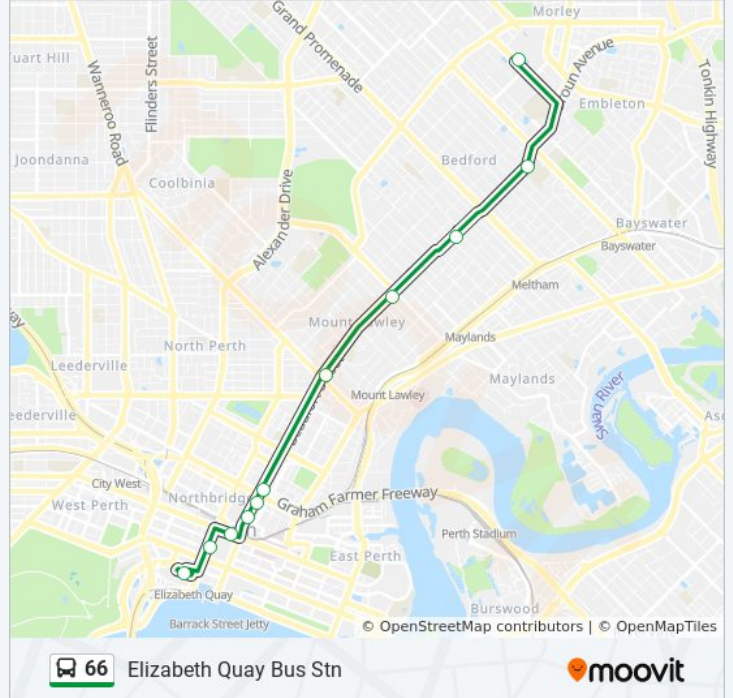

Use the Moovit App to find the closest 66 bus station near you and find out when is the next 66 bus arriving.

Direction: Elizabeth Quay Bus Stn

11 stops

[VIEW LINE SCHEDULE](#)

- Morley Bus Stn
- Beaufort St Before May St
- Beaufort St After Stuart St
- Beaufort St After Central Av
- Beaufort St Before Walcott St
- Beaufort St After Parry St
- Beaufort St Before Aberdeen St
- Beaufort St Museum Northbound
- Wellington St Perth Stn Westbound
- William St Stand 2
- Elizabeth Quay Bus Stn

66 bus Time Schedule

Elizabeth Quay Bus Stn Route Timetable:

Sunday	Not Operational
Monday	Not Operational
Tuesday	7:12 AM - 8:06 AM
Wednesday	7:12 AM - 8:06 AM
Thursday	7:12 AM - 8:06 AM
Friday	Not Operational
Saturday	Not Operational

66 bus Info

Direction: Elizabeth Quay Bus Stn

Stops: 11

Trip Duration: 31 min

Line Summary:

Direction: Morley Bus Stn

11 stops

[VIEW LINE SCHEDULE](#)

- Elizabeth Quay Bus Stn
- William St Stand 6
- Wellington St Perth Stn Eastbound
- Beaufort St Museum Northbound
- Beaufort St After Aberdeen St
- Beaufort St After Newcastle St
- Beaufort St Before Grosvenor Rd
- Beaufort St After Fourth Av
- Beaufort St Before Nelson St
- Broun Av After Lawrence St
- Morley Bus Stn