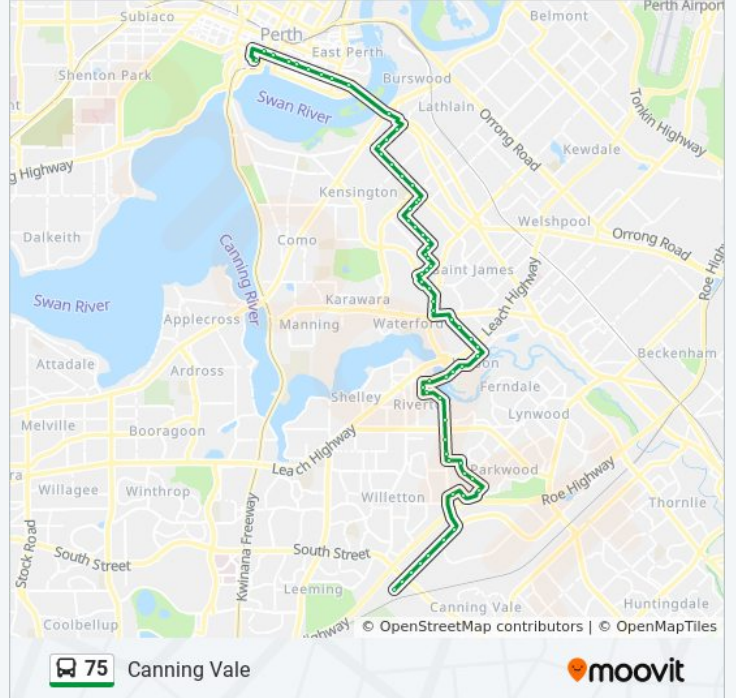

75 bus Info

Direction: Canning Vale

Stops: 63

Trip Duration: 60 min

Line Summary:

Etwell St After Nottingham St
Etwell St After Riverview Rd
Etwell St After Northampton St
Pinedale St After Etwell St
Jarrah Rd After Pinedale St
Jarrah Rd Before Pallitt St
Adie Ct After Jarrah Rd
Adie Ct Swancare
Adie Ct Before Hayman Rd
Curtin University Bus Stn
Hayman Rd Before Marquis St
Lawson St After Beveridge St
Lawson St Before Farnham St
Bungaree Rd After Teaguer St
Bungaree Rd After Westlake St
Bungaree Rd After Armstrong Rd
Bungaree Rd Before Margaret St
Fern Rd Before Michelle St
Fern Rd After Watts Rd
Fern Rd Before Surrey Rd
Fern Rd Before Bridge St
Barbican St After Riverton Dr
Marjorie Av After Harrolyn Av
Tribute St Before Opal Pl
Riverton Dr After Midway St
Riley Rd After Nabawa St
Willeri Dr Before Madeira Rd
Willeri Dr After Newlyn Rd
Hossack Av Before Bohemia Wy
Lyndale Av After Hossack Av
Lyndale Av Before Ropele Dr
Lyndale Av After Blandfield Wy
Pegley Dr After Newsam Cl

Direction: Elizabeth Quay Bus Stn

64 stops

[VIEW LINE SCHEDULE](#)

Depot Rd Canning Vale Bus Depot
Bannister Rd Before South St
Bannister Rd Canning Vale Markets
Bannister Rd After Forum Av
Bannister Rd After Zanni St
Bannister Rd Before Baile Rd
Bannister Rd Before Vulcan Rd
Vellgrove Av Before Young L
Vellgrove Av Before Plevna Ct
Vellgrove Av After Endgate Ct
Pegley Dr After Newsam Cl
Lyndale Av Before Blandfield Wy
Lyndale Av After Ropele Dr
Lyndale Av Before Hossack Av
Hossack Av After Bohemia Wy
Willeri Dr Before Madeira Rd
Willeri Dr Before High Rd
Riley Rd Before Nabawa St
Riley Rd Before Rivermoor Loop
Tribute St Before Veronica St