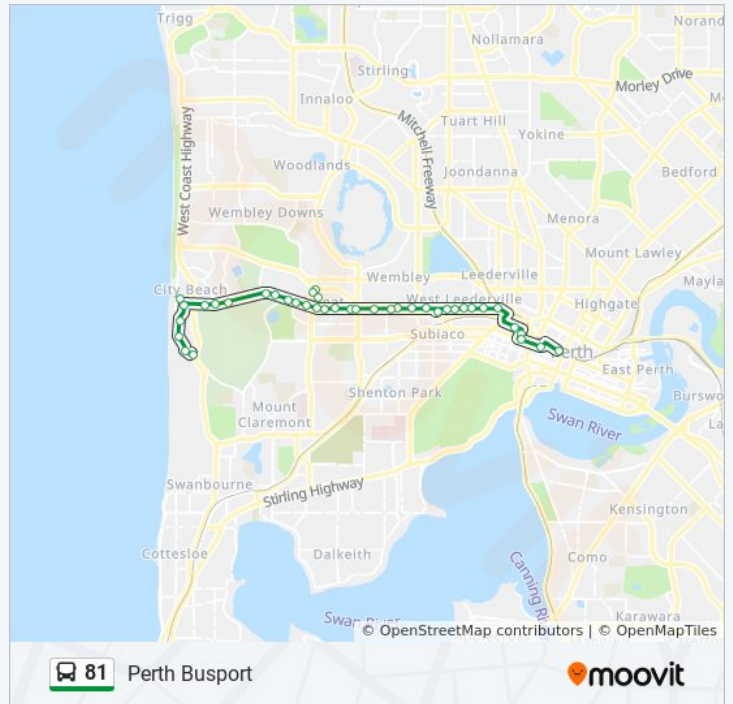

Oceanic Dr After Tullow Rd

Oceanic Dr After Louth Rd

Oceanic Dr Before Ulster Rd

Oceanic Dr After Arbordale St

Floreat Av After Oceanic Dr

The Boulevard After Kirkdale Av

Howtree Pl Before Chandler Av

Oceanic Dr After Brookdale St

Oceanic Dr After Hornsey Rd

Cambridge St Before Lissadell St

Cambridge St After Birkdale St

Cambridge St Before Selby St

Cambridge St After Marlow St

Cambridge St After Jersey St

Cambridge St After Holland St

Cambridge St After Mckenzie St

Cambridge St After Gregory St

Cambridge St St John Of God Hospital

Cambridge St After Woollcott L

Cambridge St Before St Leonards Av

Cambridge St Before Northwood St

Cambridge St Before Kimberley St

Cambridge St After Holyrood St

Cambridge St After Southport St

City West Stn

Sutherland St Sutherland Street Cat Id 40

Wellington St Watertown Cat Id 64

Wellington St Arena Cat Id 65

Perth Busport

81 bus time schedules and route maps are available in an offline PDF at moovitapp.com. Use the [Moovit App](#) to see live bus times, train schedule or subway schedule, and step-by-step directions for all public transit in Perth.

[About Moovit](#) · [MaaS Solutions](#) · [Supported Countries](#) ·

Check Live Arrival Times