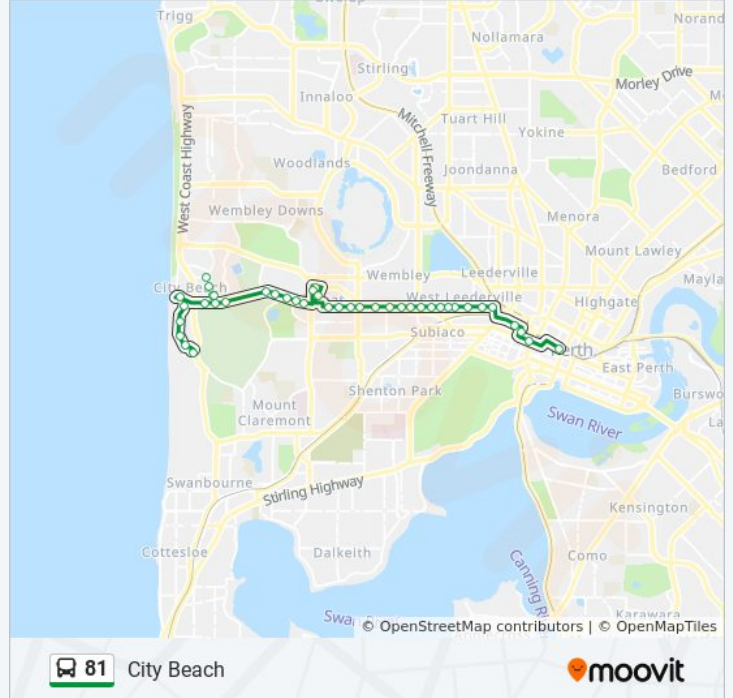

Direction: City Beach

41 stops

[VIEW LINE SCHEDULE](#)

- Perth Busport
- Wellington St After George St
- Sutherland St Sutherland Street Cat Id 36
- City West Stn
- Cambridge St After Southport St
- Cambridge St After Abbotsford St
- Cambridge St Before Glen St
- Cambridge St After St Leonards Av
- Cambridge St Before Mccourt St
- Cambridge St - St John Of God Hospital
- Cambridge St Before Station St
- Cambridge St Before Harborne St
- Cambridge St After DGLISH St
- Cambridge St After Essex St
- Cambridge St After Pangbourne St
- Cambridge St Before Marlow St
- Cambridge St Before Selby St
- Cambridge St After Selby St
- Cambridge St After Birkdale St
- Cambridge St Before Grovedale Rd
- Floreat Av After Oceanic Dr
- The Boulevard After Kirkdale Av

81 bus Info

Direction: City Beach

Stops: 41

Trip Duration: 34 min

Line Summary:

Howtree PI Before Chandler Av
 Oceanic Dr After Arbordale St
 Oceanic Dr Before Alderbury St
 Oceanic Dr After Alderbury St
 Oceanic Dr Before Tullow Rd
 Oceanic Dr Before Bold Park Dr
 Oceanic Dr After Kalinda Drive
 Marapana Rd Before Palana Rd
 Templetonia Cr After Kalari Dr
 Marapana Rd City Beach Primary School
 Marapana Rd Before Marimba Cr
 Oceanic Dr After Marapana Rd
 Oceanic Dr After Tumut Rd
 Oceanic Dr After Challenger Pde
 Branksome Gdns After Ocean Ct
 Branksome Gdns Before Frinton Av
 Branksome Gdns After Falmouth Av
 Branksome Gdns After Bocastle Av
 Launceston Av After Saltash Av

81 bus Info

Direction: Perth Busport

Stops: 39

Trip Duration: 35 min

Line Summary:

Oceanic Dr After Tullow Rd

Oceanic Dr After Louth Rd

Oceanic Dr Before Ulster Rd