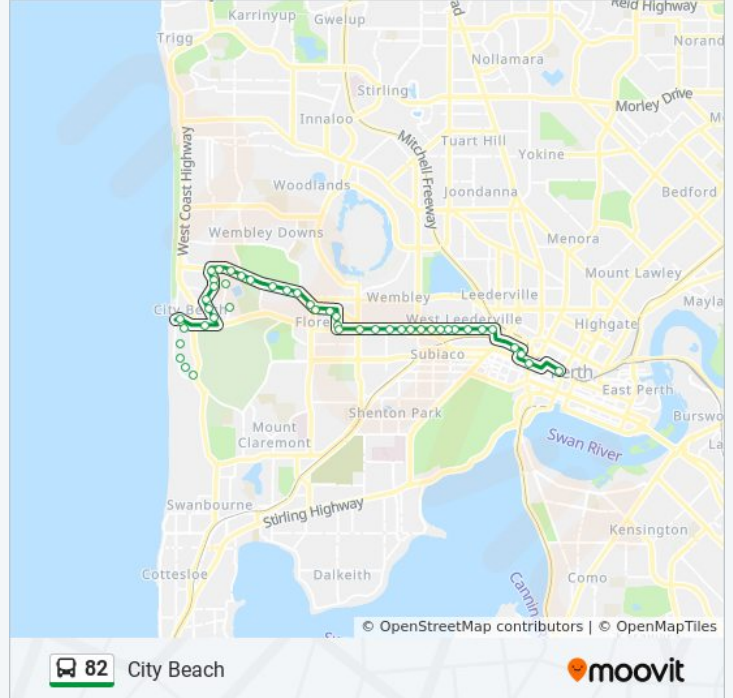

Direction: City Beach

45 stops

[VIEW LINE SCHEDULE](#)

- Perth Busport
- Wellington St After George St
- Sutherland St Sutherland Street Cat Id 36
- City West Stn
- Cambridge St After Southport St
- Cambridge St After Abbotsford St
- Cambridge St Before Glen St
- Cambridge St After St Leonards Av
- Cambridge St Before Mccourt St
- Cambridge St - St John Of God Hospital
- Cambridge St Before Station St
- Cambridge St Before Harborne St
- Cambridge St After DGLISH St
- Cambridge St After Essex St
- Cambridge St After Pangbourne St
- Cambridge St Before Marlow St
- Cambridge St Before Selby St
- Cambridge St After Birkdale St
- Lissadell St Before Newry St
- Lissadell St After Orrel Av
- The Boulevard After Linden Gdns
- The Boulevard After Kirkdale Av

82 bus Info

Direction: City Beach

Stops: 45

Trip Duration: 34 min

Line Summary:

The Boulevard After Berkeley Cr
 The Boulevard Before Clanmel Rd
 The Boulevard Before Thurles Rd
 The Boulevard After Cork Rd
 The Boulevard After Bold Park Dr
 The Boulevard Before Durston Rd
 The Boulevard Before Kalinda Dr
 Kalinda Dr After Goonang Rd
 Kalinda Dr Opposite Kalari Dr
 The Boulevard After Kateena Rd
 Templetonia Cr Before Dampier Av
 Templetonia Cr Before Hesperia Av
 Templetonia Cr Before Elimatta Wy
 Templetonia Cr After Kalari Dr
 Marapana Rd City Beach Primary School
 Marapana Rd Before Marimba Cr
 Oceanic Dr After Tumut Rd
 Oceanic Dr After Challenger Pde
 Branksome Gdns After Ocean Ct
 Branksome Gdns Before Frinton Av
 Branksome Gdns After Falmouth Av
 Branksome Gdns After Bocastle Av
 Launceston Av After Saltash Av

Direction: Perth Busport

46 stops

[VIEW LINE SCHEDULE](#)

Launceston Av After Saltash Av
 Branksome Gdns Before Saltash Av
 Branksome Gdns Before Falmouth Av
 Branksome Gdns After Frinton Av
 Branksome Gdns After Jubilee Cr
 Oceanic Dr After Challenger Pde