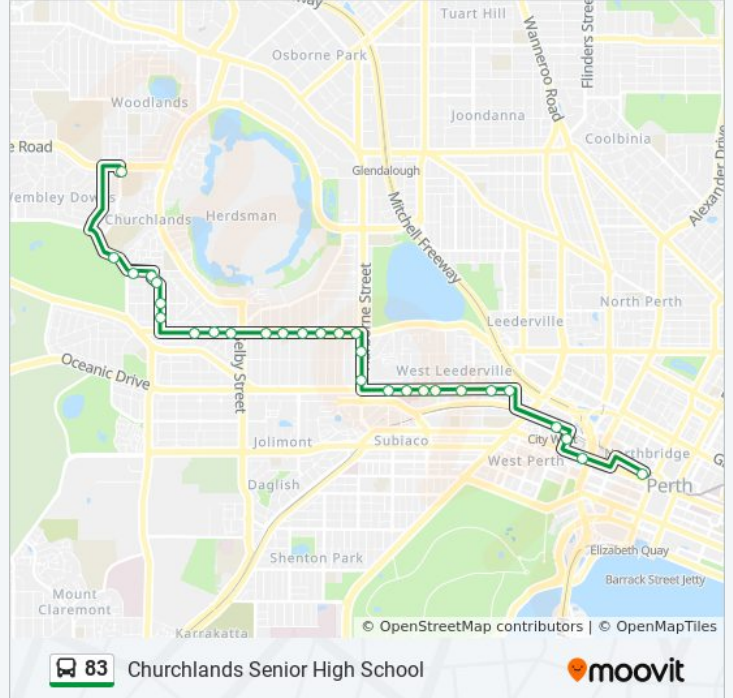

### Direction: Churchlands Senior High School

29 stops

[VIEW LINE SCHEDULE](#)

- Perth Busport
- Wellington St After George St
- Sutherland St Sutherland Street Cat Id 36
- City West Stn
- Cambridge St After Southport St
- Cambridge St After Abbotsford St
- Cambridge St Before Glen St
- Cambridge St After St Leonards Av
- Cambridge St Before Mccourt St
- Cambridge St - St John Of God Hospital
- Cambridge St Before Station St
- Harborne St After Cambridge St
- Harborne St After Ruislip St
- Grantham St Before Daghish St
- Grantham St Before Essex St
- Grantham St Before Holland St
- Grantham St Before Jersey St
- Grantham St Before Simper St
- Grantham St Before Reserve St
- Grantham St Before Crosby St
- Grantham St Before Moray Av

### 83 bus Info

**Direction:** Churchlands Senior High School

**Stops:** 29

**Trip Duration:** 39 min

**Line Summary:**

Grantham St Before Linden Gdns

Kirkdale Av Before Peebles Rd

Kirkdale Av After Rannoch St

Cargen Cr Before Dumfries Rd

Crieff St Before Cromarty Rd

Cromarty Rd Before Empire Av

Empire Av After University Av

Lucca St After Hale Rd

### Direction: City Beach

40 stops

[VIEW LINE SCHEDULE](#)

Perth Busport

Wellington St After George St

Sutherland St Sutherland Street Cat Id 36

City West Stn

Cambridge St After Southport St