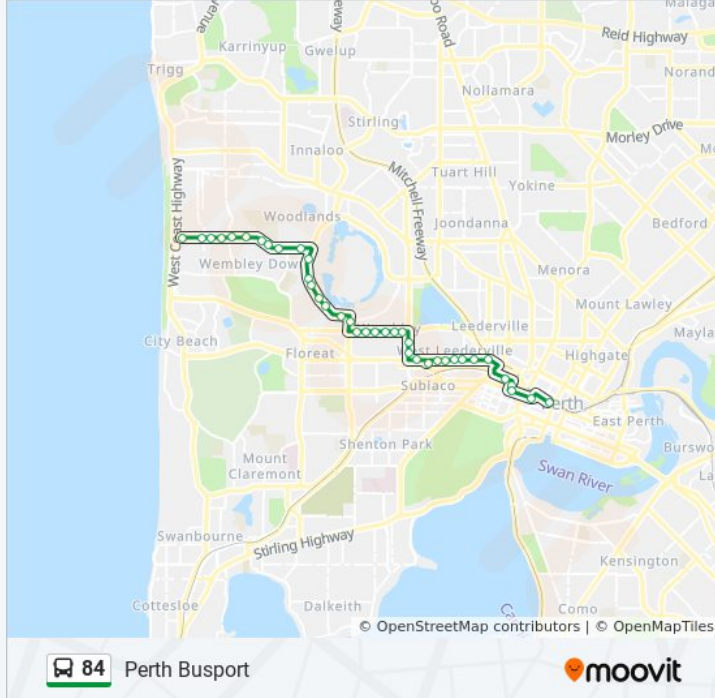

Pearson St Before Goldfinch Av

Pearson St Before Cromarty Rd

Pearson St Before Falcon Av

Flynn St Before Selby St

Selby St After Flynn St

Grantham St Before Reserve St

Grantham St Before Simper St

Grantham St After Alexander St

Grantham St Before Holland St

Grantham St Before Essex St

Grantham St Before Daglish St

Harborne St Before Ruislip St

Harborne St Before Cambridge St

Cambridge St After Gregory St

Cambridge St St John Of God Hospital

Cambridge St After Woollcott L

Cambridge St Before St Leonards Av

Cambridge St Before Northwood St

Cambridge St Before Kimberley St

Cambridge St After Holyrood St

Cambridge St After Southport St

City West Stn

Sutherland St Sutherland Street Cat Id 40

Wellington St Watertown Cat Id 64

Wellington St Arena Cat Id 65

Perth Busport

84 bus time schedules and route maps are available in an offline PDF at moovitapp.com. Use the [Moovit App](#) to see live bus times, train schedule or subway schedule, and step-by-step directions for all public transit in Perth.

[About Moovit](#) • [MaaS Solutions](#) • [Supported Countries](#) • [Mooviter Community](#)

© 2024 Moovit - All Rights Reserved

Check Live Arrival Times