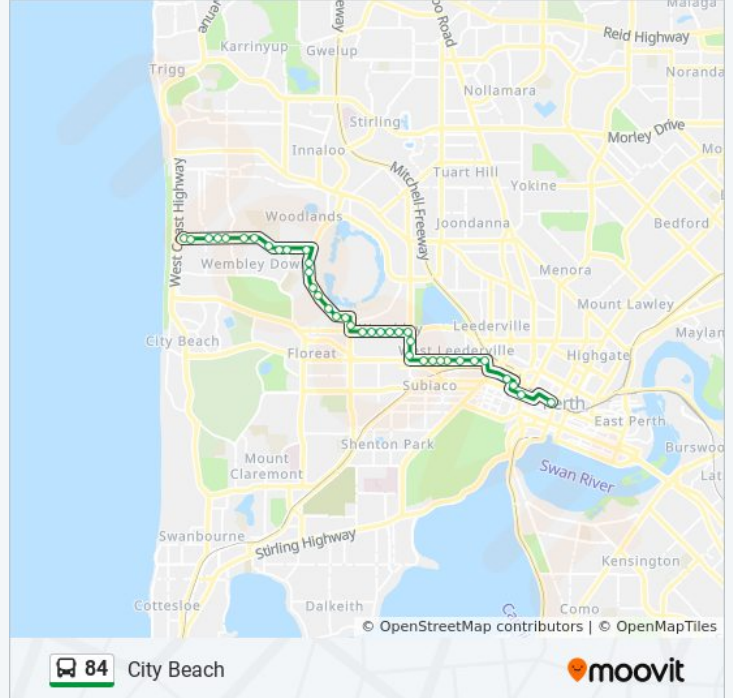

**84 bus Info**  
**Direction:** City Beach  
**Stops:** 38  
**Trip Duration:** 28 min  
**Line Summary:**

Flynn St After Waterway Ct

Pearson St After Dunblane Rd

Pearson St Churchlands Primary School

Pearson St After Mountainbell Rd

Pearson St After Dolomite Ct

Pearson St Before Hale Rd

Hale Rd After Churchlands Av

Hale Rd After Lucca St

Hale Rd After Valencia Av

Hale Rd After Brine Pl

Hale Rd Before Glenelg Av

Hale Rd Before Stockdale Cr

Hale Rd After Weaponess Rd

Hale Rd Before Calais Rd

Hale Rd After Colin Rd

Hale Rd After Chipping Rd

Hale Rd Hale Rd Terminus

**Direction: Perth Busport**

38 stops

[VIEW LINE SCHEDULE](#)

**84 bus Info**

**Direction:** Perth Busport

**Stops:** 38

**Trip Duration:** 30 min

**Line Summary:**

Pearson St Before Goldfinch Av

Pearson St Before Cromarty Rd

Pearson St Before Falcon Av