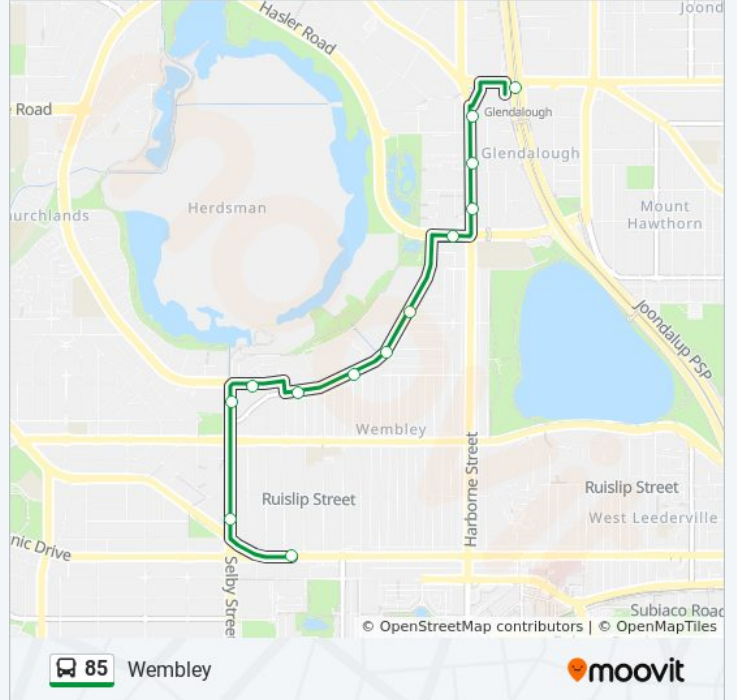

Direction: Glendalough Stn

28 stops

[VIEW LINE SCHEDULE](#)

- Perth Busport
- Wellington St After George St
- Sutherland St Sutherland Street Cat Id 36
- City West Stn
- Cambridge St After Southport St
- Cambridge St After Abbotsford St
- Cambridge St Before Glen St
- Cambridge St After St Leonards Av
- Cambridge St Before Mccourt St
- Cambridge St - St John Of God Hospital
- Cambridge St Before Station St
- Cambridge St Before Harborne St
- Cambridge St After DGLISH St
- Cambridge St After Essex St
- Cambridge St After Pangbourne St
- Cambridge St Before Marlow St
- Selby St After the Boulevard
- Selby St Before Herdsman Pde
- Flynn St Before Reserve St
- Herdsman Pde Before Simper St
- Herdsman Pde After Jersey St
- Herdsman Pde After Collier St

Wellington St Watertown Cat Id 64

Wellington St Arena Cat Id 65

Perth Busport

Direction: Wembley

13 stops

[VIEW LINE SCHEDULE](#)

Glendalough Stn

Harborne St Before Parkland Rd

Flynn St After Reserve St

Selby St After Flynn St

Selby St Before the Boulevard

Cambridge St After Marlow St

85 bus Time Schedule

Wembley Route Timetable:

Sunday	Not Operational
Monday	Not Operational
Tuesday	5:01 PM - 6:37 PM
Wednesday	3:25 PM - 6:37 PM
Thursday	3:25 PM - 6:37 PM
Friday	Not Operational
Saturday	Not Operational

85 bus Info

Direction: Wembley

Stops: 13

Trip Duration: 14 min

Line Summary:

85 bus time schedules and route maps are available in an offline PDF at moovitapp.com. Use the [Moovit App](#) to see live bus times, train schedule or subway schedule, and step-by-step directions for all public transit in Perth.