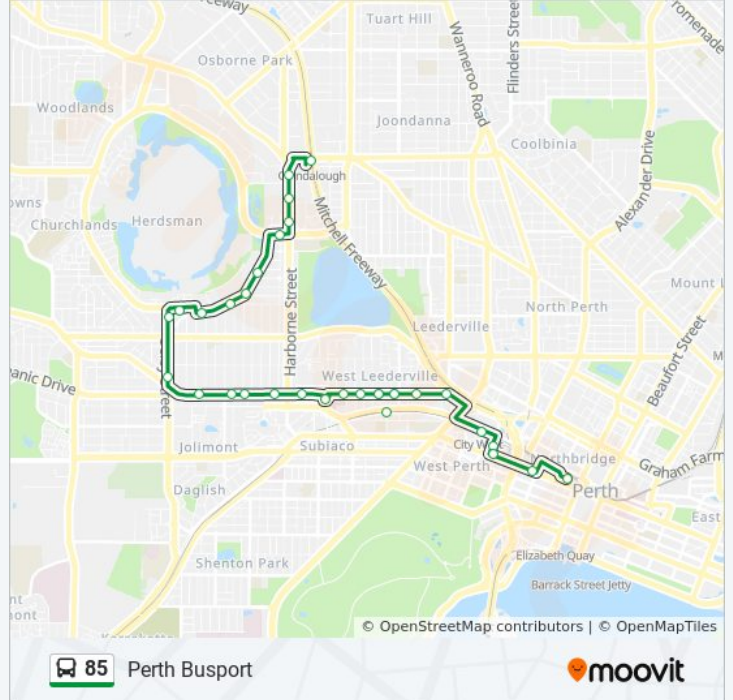

85 bus Info

Direction: Perth Busport

Stops: 32

Trip Duration: 31 min

Line Summary:

Cambridge St After Woollcott L

Cambridge St Before St Leonards Av

Cambridge St Before Northwood St

Cambridge St Before Kimberley St

West Leederville Stn

Cambridge St Before Northwood St

Cambridge St Before Kimberley St

Cambridge St After Holyrood St

Cambridge St After Southport St

City West Stn

Sutherland St Sutherland Street Cat Id 40

Wellington St Watertown Cat Id 64

Wellington St Arena Cat Id 65

Perth Busport

Direction: Wembley

13 stops

[VIEW LINE SCHEDULE](#)

Glendalough Stn

Harborne St Before Parkland Rd

Harborne St Before Leeder St

Harborne St Before Powis St

Jon Sanders Dr After Harborne Street

Herdsman Pde After Drew St

Herdsman Pde After Bath St

Herdsman Pde Before Jersey St

Herdsman Pde After Simper St