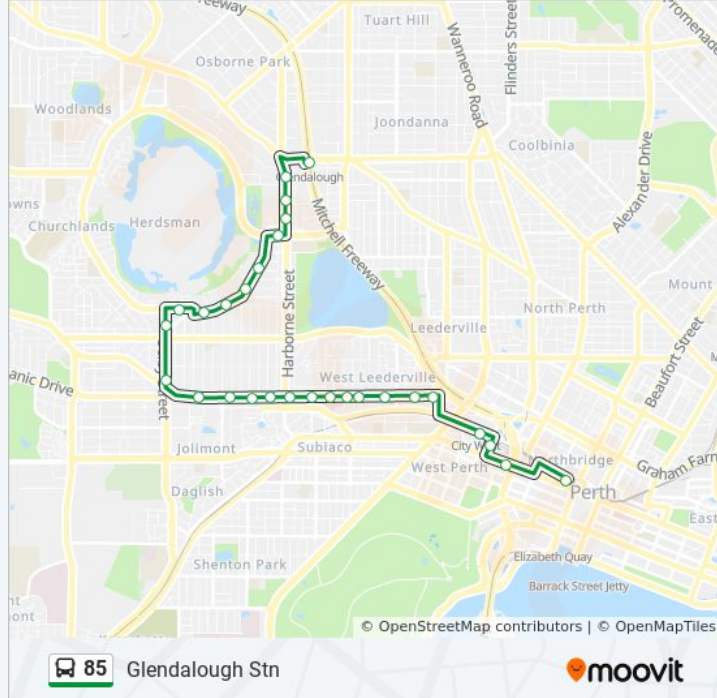

Direction: Glendalough Stn

28 stops

[VIEW LINE SCHEDULE](#)

- Perth Busport
- Wellington St After George St
- Sutherland St Sutherland Street Cat Id 36
- City West Stn
- Cambridge St After Southport St
- Cambridge St After Abbotsford St
- Cambridge St Before Glen St
- Cambridge St After St Leonards Av
- Cambridge St Before Mccourt St
- Cambridge St - St John Of God Hospital
- Cambridge St Before Station St
- Cambridge St Before Harborne St
- Cambridge St After DGLISH St
- Cambridge St After Essex St
- Cambridge St After Pangbourne St
- Cambridge St Before Marlow St
- Selby St After the Boulevard
- Selby St Before Herdsman Pde
- Flynn St Before Reserve St
- Herdsman Pde Before Simper St
- Herdsman Pde After Jersey St
- Herdsman Pde After Collier St

85 bus Info

Direction: Glendalough Stn

Stops: 28

Trip Duration: 30 min

Line Summary:

Herdsman Pde After Drew St

Jon Sanders Dr After Herdsman Pde

Harborne St After Powis St

Harborne St After Leeder Street

Harborne St After Parkland Rd

Glendalough Stn

Direction: Perth Busport

32 stops

[VIEW LINE SCHEDULE](#)

Glendalough Stn

Harborne St Before Parkland Rd

Harborne St Before Leeder St

Harborne St Before Powis St

Jon Sanders Dr After Harborne Street

Herdsman Pde After Drew St

Herdsman Pde After Bath St

Herdsman Pde Before Jersey St

Herdsman Pde After Simper St