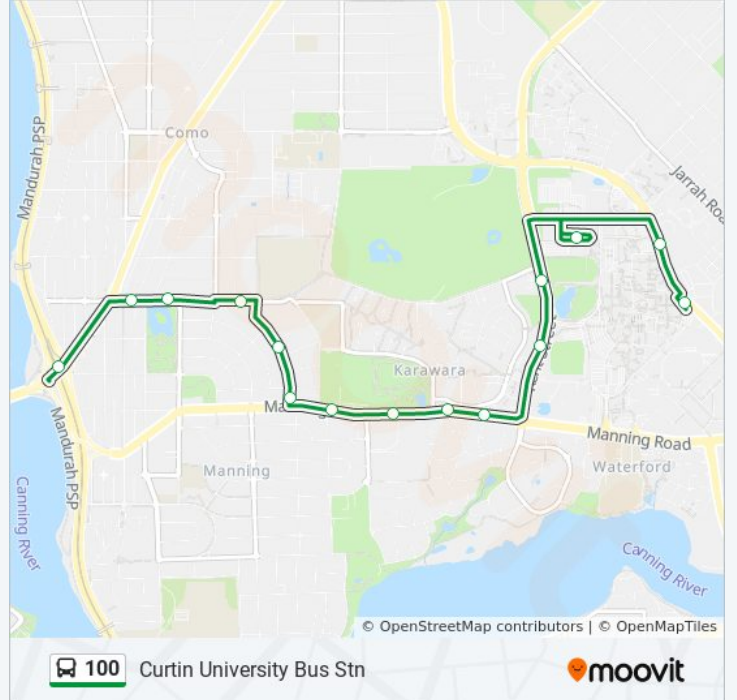

100 bus time schedules and route maps are available in an offline PDF at moovitapp.com. Use the [Moovit App](#) to see live bus times, train schedule or subway schedule, and step-by-step directions for all public transit in Perth.

[About Moovit](#) • [MaaS Solutions](#) • [Supported Countries](#) • [Mooviter Community](#)

© 2024 Moovit - All Rights Reserved

Check Live Arrival Times