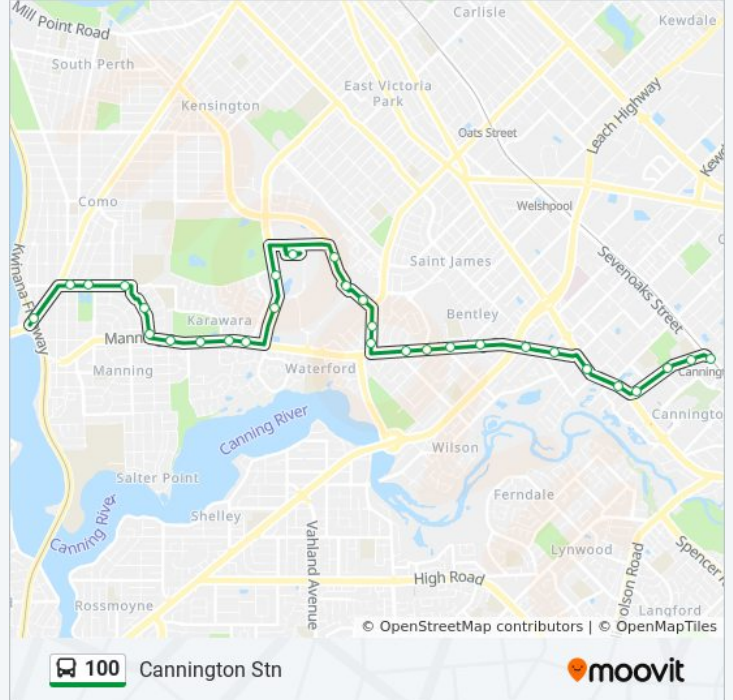

Use the Moovit App to find the closest 100 bus station near you and find out when is the next 100 bus arriving.

**Direction: Canning Bridge Stn**

30 stops

[VIEW LINE SCHEDULE](#)

- Cannington Stn
- Cecil Av Before Carousel Rd
- Cecil Av After Pattie St
- Albany Hwy After Mason St
- Albany Hwy After Wharf St
- Manning Rd After Albany Hwy
- Manning Rd After Alderley Sq
- Manning Rd After Aragon Wy
- Manning Rd Before Braibrise Rd
- Manning Rd After Ellis St
- Manning Rd Before Bungaree Rd
- Lawson St After Farnham St
- Lawson St Before Beveridge St
- Hayman Rd After Marquis St
- Curtin University Bus Stn
- Hayman Rd After Adie Ct
- Curtin Central Bus Stn
- Kent St After Jackson Rd
- Kent St After Beasley Av
- Manning Rd After Waterford Av
- Manning Rd After Cashel Wy

### 100 bus Info

**Direction:** Cannington Stn

**Stops:** 29

**Trip Duration:** 34 min

**Line Summary:**

Manning Rd After Bungaree Rd

Manning Rd Before Dumond St

Manning Rd After Braibrise Rd

Manning Rd After Wyong Rd

Manning Rd After Leach Hwy

Manning Rd After Hamilton St

Albany Hwy Before George Wy

Albany Hwy Before Fletcher St

Cecil Av After Albany Hwy

Cecil Av After Carousel Rd

Cannington Stn

### Direction: Curtin University Bus Stn

15 stops

[VIEW LINE SCHEDULE](#)

Canning Bridge Stn

Henley St After Canning Hwy

Henley St Before Ley St

Henley St After Axford St

Canavan Cr After Forward St