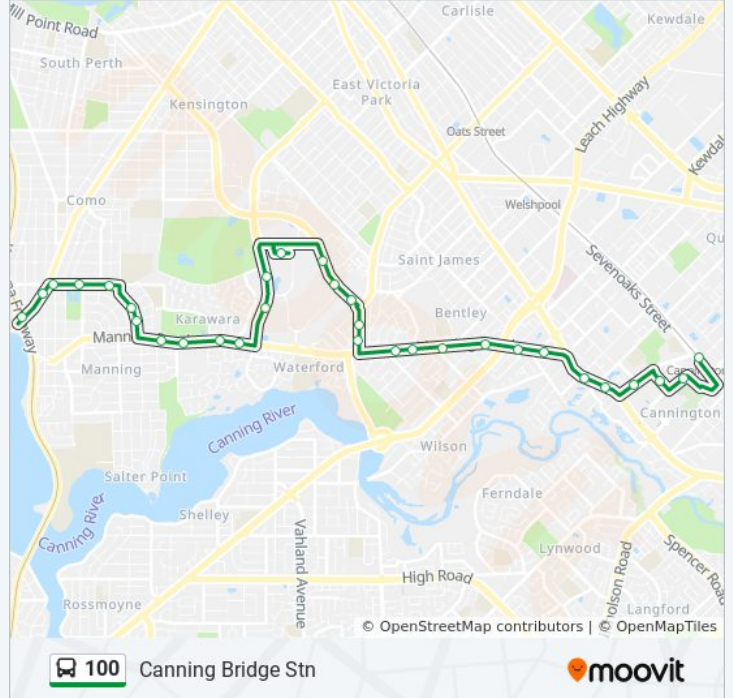

**100 bus Info**

**Direction:** Canning Bridge Stn

**Stops:** 30

**Trip Duration:** 34 min

**Line Summary:**

Manning Rd Before Elderfield Rd

Manning Rd Before Challenger Av

Canavan Cr After Pether Rd

Canavan Cr After Bruning Rd

Henley St After Axford St

Henley St After Ley St

Henley St After Edgecumbe St

Canning Hwy Before Robert St

Canning Bridge Stn

### Direction: Cannington Stn

29 stops

[VIEW LINE SCHEDULE](#)

Canning Bridge Stn

Henley St After Canning Hwy

Henley St Before Ley St

Henley St After Axford St

Canavan Cr After Forward St

### 100 bus Info

**Direction:** Cannington Stn

**Stops:** 29

**Trip Duration:** 34 min

**Line Summary:**

Manning Rd After Bungaree Rd

Manning Rd Before Dumond St

Manning Rd After Braibrise Rd