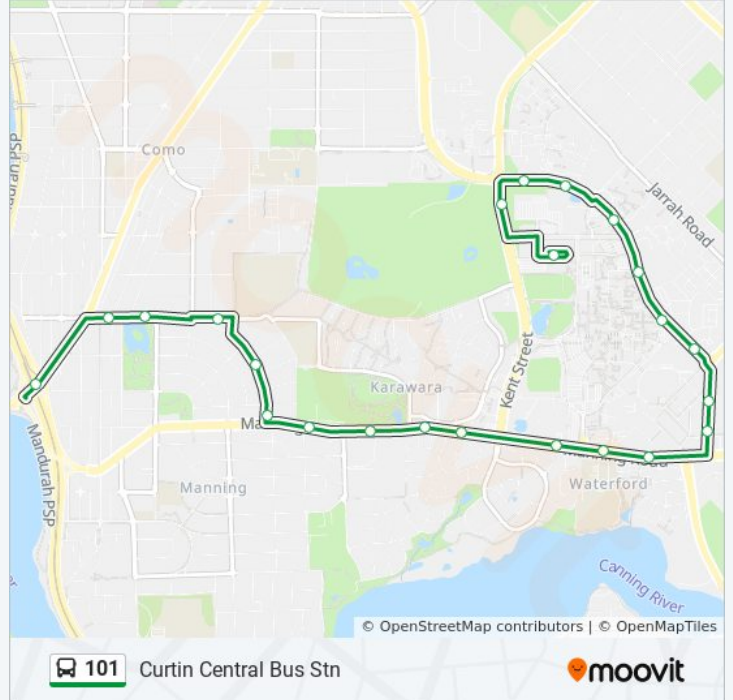

Use the Moovit App to find the closest 101 bus station near you and find out when is the next 101 bus arriving.

Direction: Canning Bridge Stn

24 stops

[VIEW LINE SCHEDULE](#)

- Curtin Central Bus Stn
- Kent St Before Hayman Rd
- Hayman Rd After Kent St
- Hayman Rd After Brodie-Hall Dr
- Hayman Rd Bentley Tafe
- Hayman Rd Before Adie Ct
- Curtin University Bus Stn
- Hayman Rd Before Marquis St
- Lawson St After Beveridge St
- Lawson St Before Farnham St
- Manning Rd Before Cygnus Pde
- Manning Rd Before Townsing Dr
- Manning Rd Before Drogheda Wy
- Manning Rd After Waterford Av
- Manning Rd After Cashel Wy
- Manning Rd Before Elderfield Rd
- Manning Rd Before Challenger Av
- Canavan Cr After Pether Rd
- Canavan Cr After Bruning Rd
- Henley St After Axford St
- Henley St After Ley St

101 bus Info

Direction: Canning Bridge Stn

Stops: 24

Trip Duration: 21 min

Line Summary:

Henley St After Edgecumbe St

Canning Hwy Before Robert St

Canning Bridge Stn

101 bus Info

Direction: Curtin Central Bus Stn

Stops: 23

Trip Duration: 20 min

Line Summary:

Hayman Rd Bentley Tafe

Hayman Rd Before Brodie-Hall Dr

Hayman Rd Before Kent St

Kent St After Hayman Rd

Curtin Central Bus Stn

Direction: Curtin University Bus Stn

17 stops

[VIEW LINE SCHEDULE](#)

Canning Bridge Stn

Henley St After Canning Hwy

Henley St Before Ley St