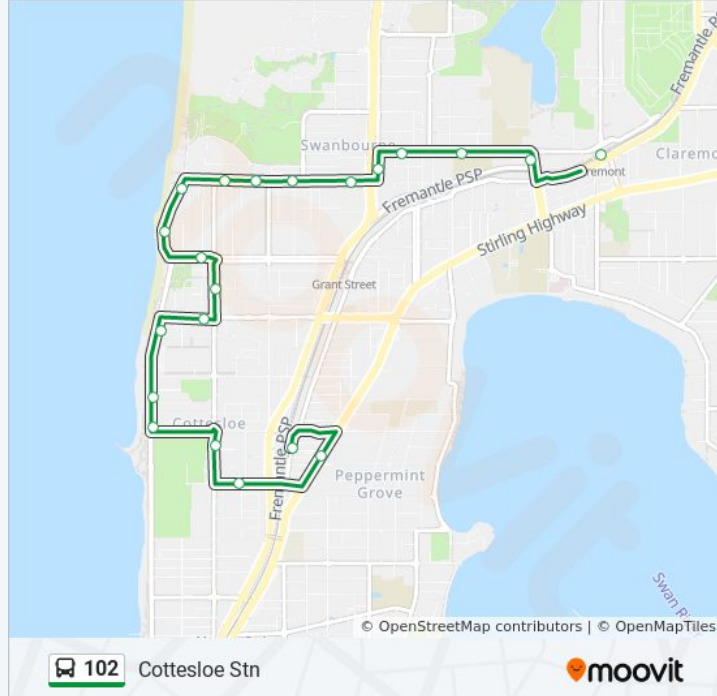

Claremont Stn - Railway St Before Station St

Get The App

The 102 bus line (Claremont Stn - Railway St Before Station St) has 2 routes. For regular weekdays, their operation hours are:

(1) Claremont Stn: 7:48 AM - 8:20 PM (2) Cottesloe Stn: 8:19 AM - 9:21 PM

102 bus Info
Direction: Claremont Stn
Stops: 21
Trip Duration: 19 min
Line Summary:

Direction: Cottesloe Stn

21 stops

[VIEW LINE SCHEDULE](#)

- Claremont Stn
- Stirling Rd After Claremont Cr
- Shenton Rd Before Australind St
- Shenton Rd After Franklin St
- Servetus St Before Otway St
- North St After Salisbury St
- North St Before Federal St
- North St Before Lyons St
- North St After Brighton St
- Marine Pde After North St
- Marine Pde Before Vera View Pde
- Grant St Before Broome St
- Broome St After Hawkstone St
- Eric St After Broome St
- Marine Pde Before Eileen St
- Marine Pde After Overton Gdns
- Marine Pde Before Forrest St
- Broome St After Forrest Street

102 bus Info

Direction: Cottesloe Stn

Stops: 21

Trip Duration: 21 min

Line Summary:

Jarrad St After Broome St

Stirling Hwy After Leake St

Railway St Before Station St