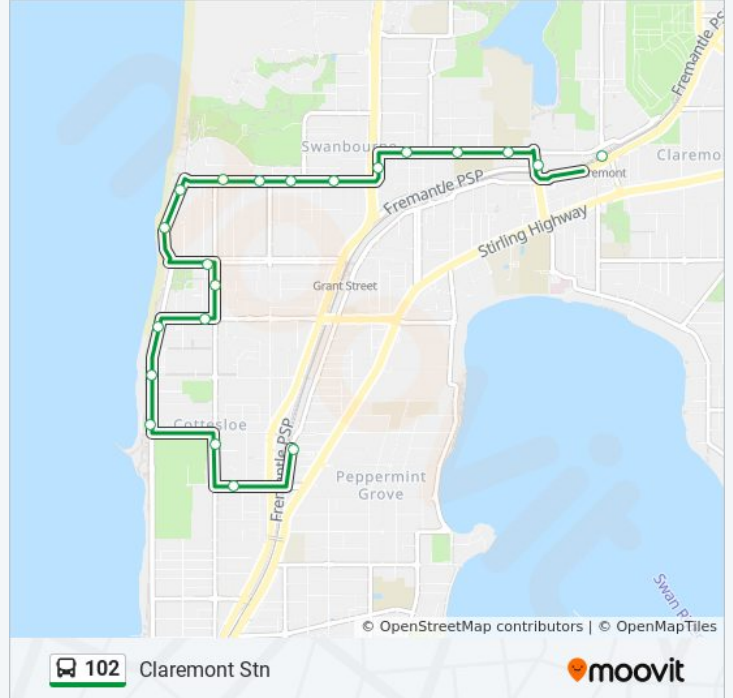

Claremont Stn - Railway St Before Station St

Get The App

The 102 bus line (Claremont Stn - Railway St Before Station St) has 2 routes. For regular weekdays, their operation hours are:

(1) Claremont Stn: 7:48 AM - 8:20 PM (2) Cottesloe Stn: 8:19 AM - 9:21 PM

Use the Moovit App to find the closest 102 bus station near you and find out when is the next 102 bus arriving.

Direction: Claremont Stn
 21 stops
[VIEW LINE SCHEDULE](#)

102 bus Time Schedule
 Claremont Stn Route Timetable:

102 bus Info
Direction: Claremont Stn
Stops: 21
Trip Duration: 19 min
Line Summary:

Direction: Cottesloe Stn

21 stops

[VIEW LINE SCHEDULE](#)

- Claremont Stn
- Stirling Rd After Claremont Cr
- Shenton Rd Before Australind St
- Shenton Rd After Franklin St
- Servetus St Before Otway St
- North St After Salisbury St
- North St Before Federal St
- North St Before Lyons St
- North St After Brighton St
- Marine Pde After North St
- Marine Pde Before Vera View Pde
- Grant St Before Broome St
- Broome St After Hawkstone St
- Eric St After Broome St
- Marine Pde Before Eileen St
- Marine Pde After Overton Gdns
- Marine Pde Before Forrest St
- Broome St After Forrest Street

102 bus Info

Direction: Cottesloe Stn

Stops: 21

Trip Duration: 21 min

Line Summary:

Jarrad St After Broome St

Stirling Hwy After Leake St

Railway St Before Station St