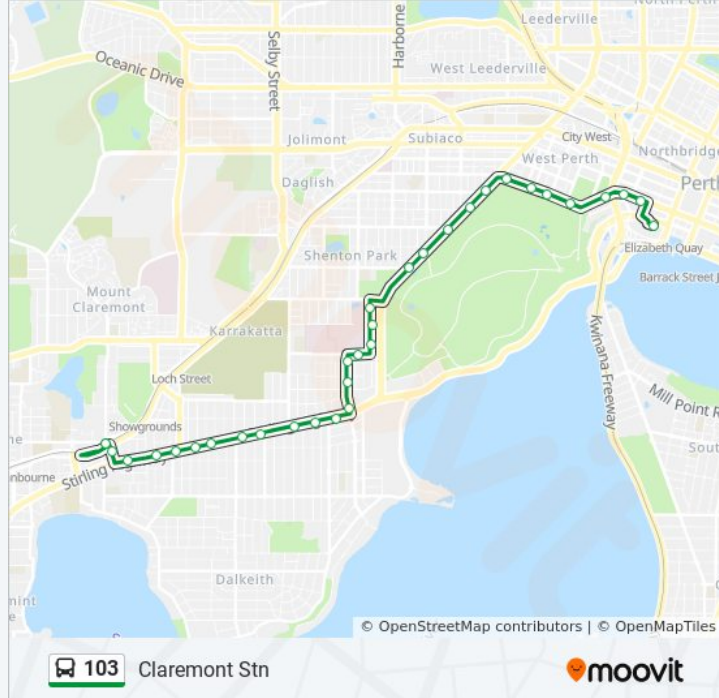

103 bus Info

Direction: Claremont Stn

Stops: 33

Trip Duration: 29 min

Line Summary:

Stirling Hwy Before Webster St

Stirling Hwy After Dalkeith Rd

Stirling Hwy Before Vincent St

Stirling Hwy Before Taylor Rd

Stirling Hwy After Napier St

Stirling Hwy Before Bay Rd

Stirling Hwy After Bay Rd

Stirling Hwy After John St

Leura Av Before Gugerri St

Claremont Stn

Claremont Stn

Direction: Elizabeth Quay Bus Stn

31 stops

[VIEW LINE SCHEDULE](#)

Claremont Stn

Leura Av After Gugerri St

Stirling Hwy Before Mary St

Stirling Hwy Before Walter St

Stirling Hwy Before Loftus St

103 bus Info

Direction: Elizabeth Quay Bus Stn

Stops: 31

Trip Duration: 27 min

Line Summary:

Hospital Av Hospital Avenue North Cat Id 134

Thomas St Onslow Road Cat Id 135

Thomas St Rokeby Road Cat Id 136