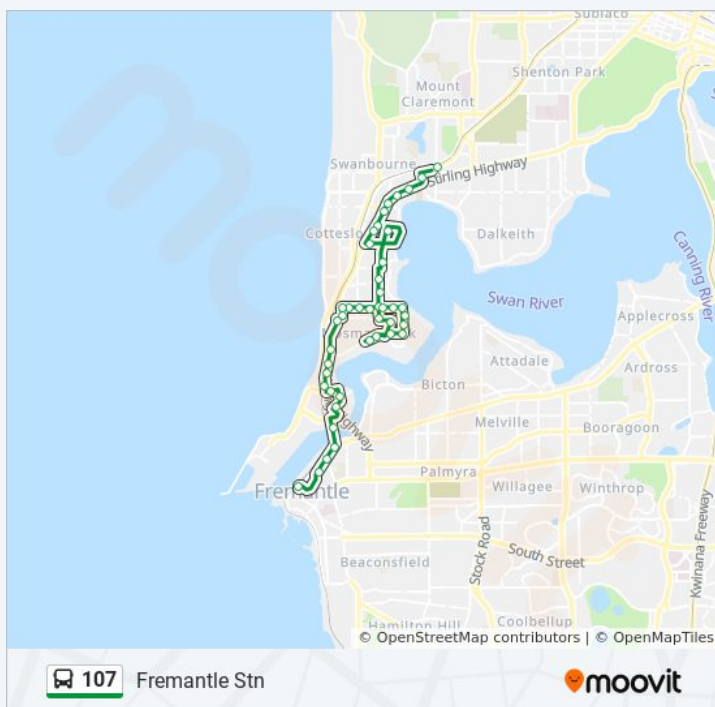

Stirling Hwy After Airlie St

Stirling Hwy Before Vera St

Leake St After Stirling Hwy

View St After Keane St

Palmerston St After Helsin L

Palmerston St Iona Presentation College

Palmerston St Before Victoria St

Mccabe St Before Hayes Tce

Manning St Before Wellington St

Palmerston St Before Rhodes Pl

Victoria St Before Solomon St

Victoria St After Albert St

107 bus Time Schedule

Fremantle Stn Route Timetable:

Sunday	10:42 AM - 4:42 PM
Monday	10:42 AM - 4:42 PM
Tuesday	7:11 AM - 5:31 PM
Wednesday	7:11 AM - 5:31 PM
Thursday	7:11 AM - 5:31 PM
Friday	10:42 AM - 4:42 PM
Saturday	7:38 AM - 4:34 PM

107 bus Info

Direction: Fremantle Stn

Stops: 45

Trip Duration: 36 min

Line Summary:

Victoria St After Thelma St

Victoria St Before Gibbon St

Gibbon St Before Kamman Lane