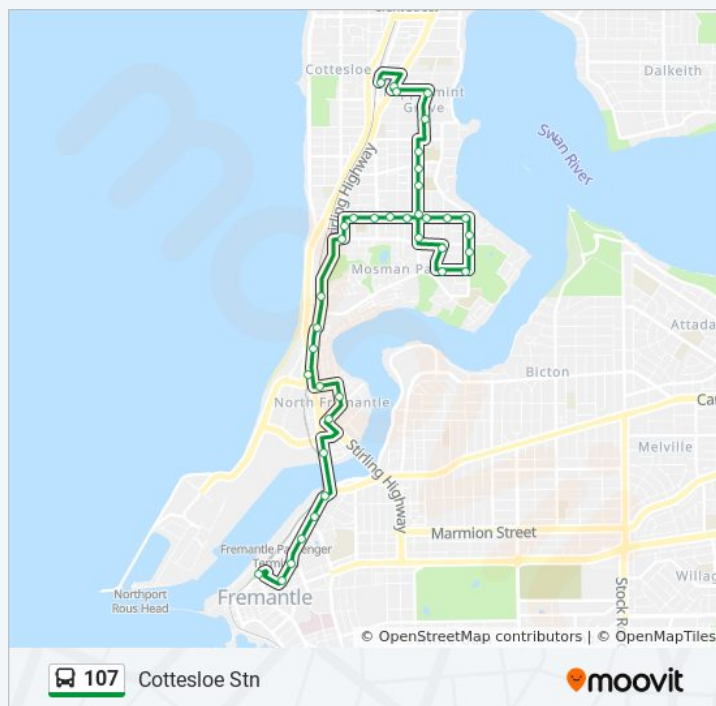

Beagle St After Glenn Av

Manning St Before Wellington St

Palmerston St Before Rhodes Pl

Palmerston St After Victoria St

Palmerston St After Lochee St

Palmerston St After Memorial Dr

Palmerston St After Swan St

View St After Keane St

View St Before Irvine St

Leake St Before Stirling Hwy

Friday

11:15 AM - 5:15 PM

Saturday

Not Operational

107 bus Info

Direction: Cottesloe Stn

Stops: 38

Trip Duration: 30 min

Line Summary:

Stirling Hwy After Leake St

Railway St Before Station St

Direction: Fremantle Stn

45 stops