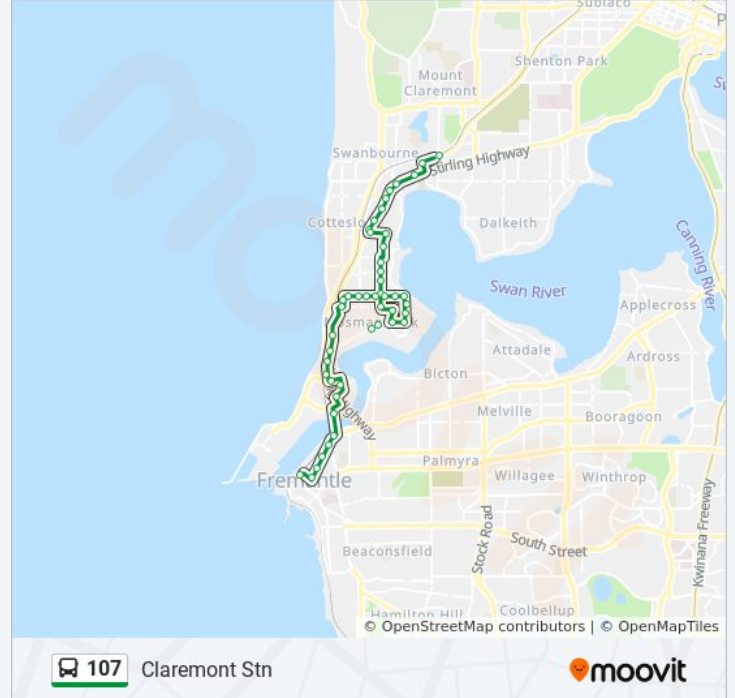

Palmerston St After Memorial Dr

Palmerston St After Swan St

View St After Keane St

View St Before Irvine St

Leake St Before Stirling Hwy

Stirling Hwy After Leake St

Stirling Hwy After Vera St

Stirling Hwy After Napier St

Stirling Hwy After Boreham St

Stirling Hwy After Wilson St

Stirling Hwy After Prospect St

Stirling Hwy Before Dean St

Stirling Rd After St Quentin Av

Claremont Stn

Direction: Cottesloe Stn

38 stops

[VIEW LINE SCHEDULE](#)

Fremantle Stn

Adelaide St After Queen St

Adelaide St Before Parry St

107 bus Time Schedule

Cottesloe Stn Route Timetable:

Sunday	11:15 AM - 5:15 PM
Monday	11:15 AM - 5:15 PM
Tuesday	Not Operational
Wednesday	Not Operational
Thursday	Not Operational

Queen Victoria St After Parry St

Queen Victoria St Before Burt St

Queen Victoria St - Fremantle Traffic Bridge

Queen Victoria St Before Swan St

Harvest Rd After Stirling Hwy

Rule St After Ainslie Rd

Alfred Rd Before Stirling Hwy