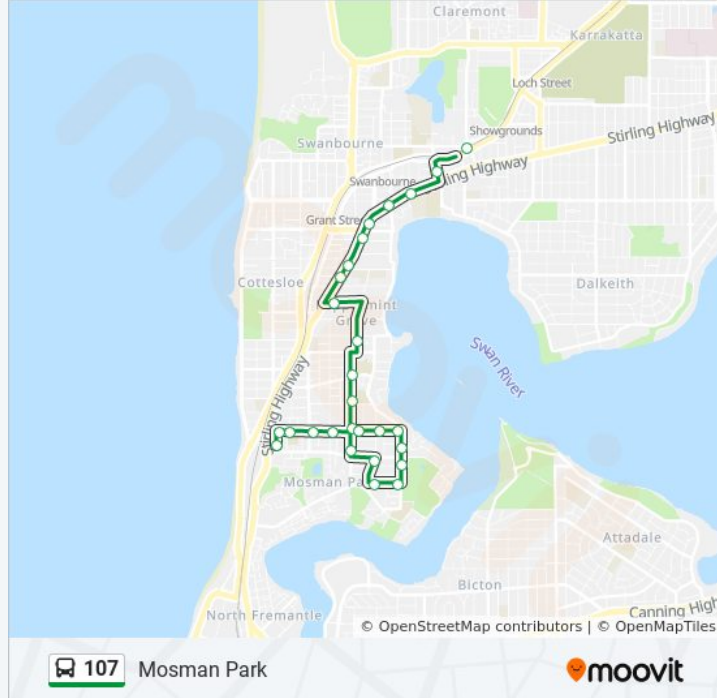

Stirling Hwy Before Wilson St

Stirling Hwy Before Boreham St

Stirling Hwy After Airlie St

Stirling Hwy Before Vera St

Leake St After Stirling Hwy

View St After Keane St

107 bus Time Schedule

Mosman Park Route Timetable:

Stops: 28

Trip Duration: 20 min

Line Summary:

Palmerston St After Helsin L

Palmerston St Iona Presentation College

Palmerston St Before Victoria St

Victoria St After Palmerston Rd

Victoria St After Manning St

Victoria St Before Owston St

Owston St After Sheila St

Owston St Before Samson St

Beagle St Before Sanctuary L

Beagle St After Glenn Av

Manning St Before Wellington St

Palmerston St Before Rhodes Pl

Victoria St Before Solomon St

Victoria St After Albert St

Victoria St After Thelma St

Victoria St Before Gibbon St

Gibbon St Before Kamman Lane

Direction: Peppermint Grove

10 stops

[VIEW LINE SCHEDULE](#)

Claremont Stn