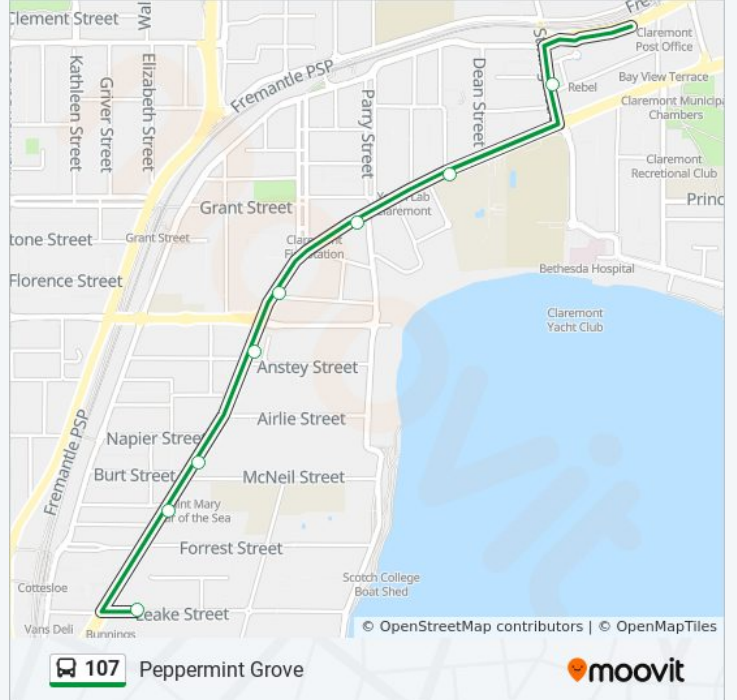

107 bus time schedules and route maps are available in an offline PDF at moovitapp.com. Use the [Moovit App](#) to see live bus times, train schedule or subway schedule, and step-by-step directions for all public transit in Perth.

[About Moovit](#) • [MaaS Solutions](#) • [Supported Countries](#) • [Mooviter Community](#)

© 2024 Moovit - All Rights Reserved

Check Live Arrival Times