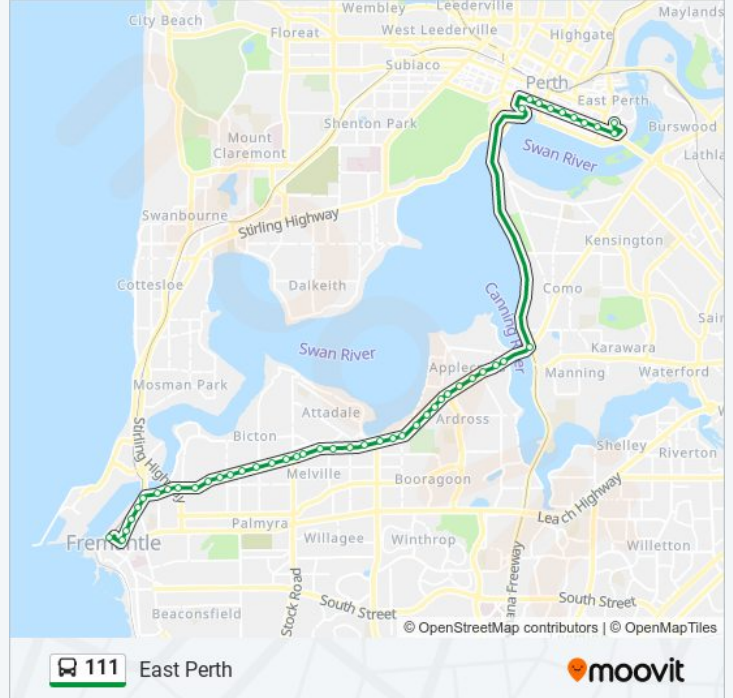

**Direction: East Perth**

47 stops

[VIEW LINE SCHEDULE](#)

- Fremantle Stn
- Adelaide St After Queen St
- Adelaide St Before Parry St
- Queen Victoria St After Parry St
- Queen Victoria St Before Burt St
- Queen Victoria St - Fremantle Traffic Bridge
- Canning Hwy Before East St
- Canning Hwy Before Stirling Hwy
- Canning Hwy Before Preston Point Rd
- Canning Hwy After Alexandra Rd
- Canning Hwy After Windsor Rd
- Canning Hwy After Stratford St
- Canning Hwy Before Westbury Cr
- Canning Hwy Before Yeovil St
- Canning Hwy Before Point Walter Rd
- Canning Hwy After Harris St
- Canning Hwy Before Waddell Rd
- Canning Hwy Before Moreing Rd
- Canning Hwy Before Prinsep Rd
- Canning Hwy After Preston Point Rd
- Canning Hwy After Redcourt Rd
- Canning Hwy After Ince Rd

**111 bus Info**

**Direction:** East Perth

**Stops:** 47

**Trip Duration:** 61 min

**Line Summary:**

Canning Hwy Before Lentona Rd  
 Canning Hwy Before North Lake Rd  
 Canning Hwy Before Norma Rd  
 Canning Hwy Before Francis Rd  
 Canning Hwy Before Cantray Av  
 Canning Hwy After Cunningham St  
 Canning Hwy After Collier St  
 Canning Hwy Before Conon Rd  
 Canning Hwy After Riseley St  
 Canning Hwy After Tain St  
 Canning Hwy After Gairloch St  
 Canning Hwy Before Ullapool Rd  
 Canning Hwy After Sleat Rd  
 Canning Hwy Before Kishorn Rd  
 Canning Bridge Stn  
 Elizabeth Quay Bus Stn  
 St Georges Tce Before William St Eastbound  
 St Georges Tce After William St Eastbound  
 St Georges Tce Before Pier St Eastbound  
 St Georges Tce Before Victoria Av Eastbound  
 Adelaide Tce Before Hill St  
 Adelaide Tce Before Bennett St  
 Adelaide Tce Before Plain St  
 Adelaide Tce, Westend Causeway Eastbound  
 Hale St After Hay St

**Direction: Fremantle Stn**

46 stops

[VIEW LINE SCHEDULE](#)

Hale St After Hay St  
 Hay St Plain Street Cat Id 81  
 Hay St Before Bennett St  
 Hay St Carlton Cat Id 82

**111 bus Time Schedule**

Fremantle Stn Route Timetable: