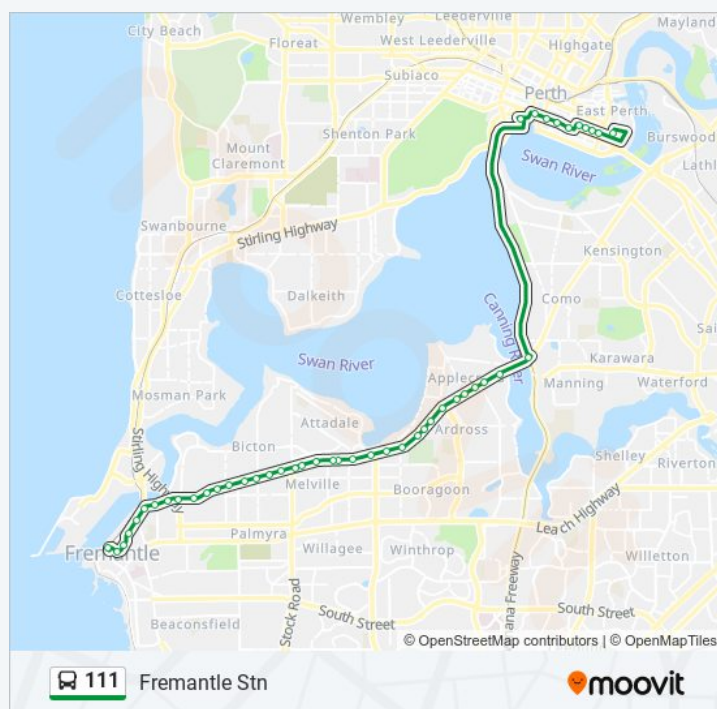

**Direction: East Perth**

47 stops

[VIEW LINE SCHEDULE](#)

- Fremantle Stn
- Adelaide St After Queen St
- Adelaide St Before Parry St
- Queen Victoria St After Parry St
- Queen Victoria St Before Burt St
- Queen Victoria St - Fremantle Traffic Bridge
- Canning Hwy Before East St
- Canning Hwy Before Stirling Hwy
- Canning Hwy Before Preston Point Rd
- Canning Hwy After Alexandra Rd
- Canning Hwy After Windsor Rd
- Canning Hwy After Stratford St
- Canning Hwy Before Westbury Cr
- Canning Hwy Before Yeovil St
- Canning Hwy Before Point Walter Rd
- Canning Hwy After Harris St
- Canning Hwy Before Waddell Rd
- Canning Hwy Before Moreing Rd
- Canning Hwy Before Prinsep Rd
- Canning Hwy After Preston Point Rd
- Canning Hwy After Redcourt Rd
- Canning Hwy After Ince Rd

Canning Hwy Before Irwin St

Canning Hwy Before Dalgety St

Canning Hwy Before Moss St

Friday

15:01 - 18:54

Saturday

Not Operational

### 111 bus Info

**Direction:** Fremantle Stn

**Stops:** 46

**Trip Duration:** 67 min

**Line Summary:**

Canning Hwy Before Council Pl

Canning Hwy After Stirling Hwy

Canning Hwy Before Tuckfield St

Queen Victoria St - Fremantle Traffic Bridge

Queen Victoria St Before James St

Queen Victoria St After James St

Adelaide St After Parry St

Queen St After Adelaide St

Fremantle Stn

111 bus time schedules and route maps are available in an offline PDF at [moovitapp.com](https://moovitapp.com). Use the [Moovit App](#) to see live bus times, train schedule or subway schedule, and step-by-step directions for all public transit in Perth.