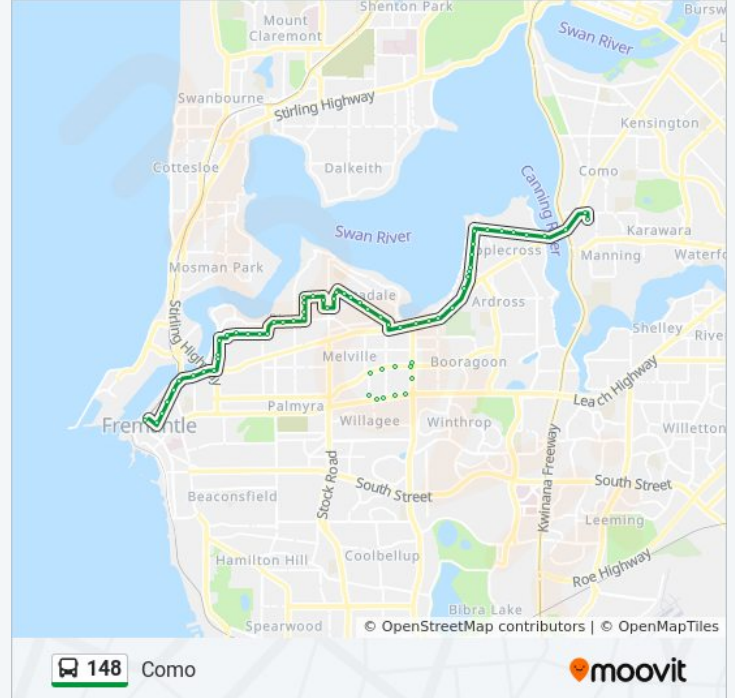

Harris St After Preston Point Rd

Harris St Before Pembroke St

Harris St Before Beach St

Beach St Before Murray Rd

Waddell Rd Before Davis Rd

Lutey Rd After Waddell Rd

Moreing Rd Before Hough Rd

Roberts Rd Before Wichmann Rd

Wichmann Rd After Cawston Rd

Wichmann Rd Before Lawlor Rd

Wichmann Rd After Galloway St

Wichmann Rd After Calpin Cr

Wichmann Rd Before Bricknell Rd

Hislop Rd Before Canning Hwy

Canning Hwy Before Lentona Rd

Marmion St After North Lake Rd

Marmion St After Hayward St

Marmion St After Rome Rd

Marmion St Before Potts St

Potts St Melville Shs S4

Leach Hwy Before Joiner St

Leach Hwy After Joiner St

Leach Hwy After Wheyland St

Leach Hwy Before North Lake Rd

North Lake Rd After Mccoy St

North Lake Rd After Marmion St

Canning Hwy Before North Lake Rd

Canning Hwy Before Norma Rd

Canning Hwy Before Francis Rd

Canning Hwy Before Cantray Av

Matheson Rd Before Collier St

Matheson Rd After Conon Rd

Matheson Rd Before Ness Rd