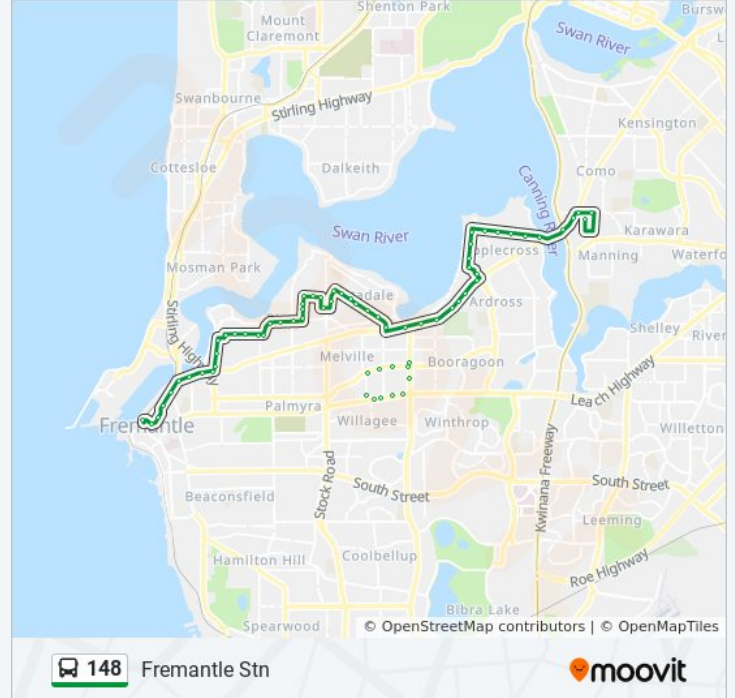

Use the Moovit App to find the closest 148 bus station near you and find out when is the next 148 bus arriving.

**Direction: Como**

66 stops

[VIEW LINE SCHEDULE](#)

- Fremantle Stn
- Adelaide St After Queen St
- Adelaide St Before Parry St
- Queen Victoria St After Parry St
- Queen Victoria St Before Burt St
- Queen Victoria St - Fremantle Traffic Bridge
- Queen Victoria St - Fremantle Traffic Bridge
- Canning Hwy Before East St
- Canning Hwy Before Stirling Hwy
- Canning Hwy Before Preston Point Rd
- Preston Point Rd Before Bolton St
- Preston Point Rd After Aldgate Pl
- Preston Point Rd After Fraser St
- Parker St After Pier St
- View Tce Before Easton St
- View Tce Before Penshurst St
- View Tce After Clayton St
- View Tce Before Westbury Cr
- Preston Point Rd After Durdham Cr
- Preston Point Rd After Malsbury St
- Preston Point Rd After Bristol Av

### 148 bus Info

**Direction:** Fremantle Stn

**Stops:** 56

**Trip Duration:** 47 min

**Line Summary:**

Canning Hwy After Cunningham St

Canning Hwy Before Cantray Av

Canning Hwy After Doney St

View Tce After Easton St

Parker St After View Tce

Preston Point Rd After Pier St

Preston Point Rd After Wolsely Rd

Preston Point Rd After Bolton St

Canning Hwy Before Council Pl

Canning Hwy After Stirling Hwy

Canning Hwy Before Tuckfield St

Queen Victoria St - Fremantle Traffic Bridge

Queen Victoria St Before James St

Queen Victoria St After James St

Adelaide St After Parry St

Queen St After Adelaide St

Fremantle Stn