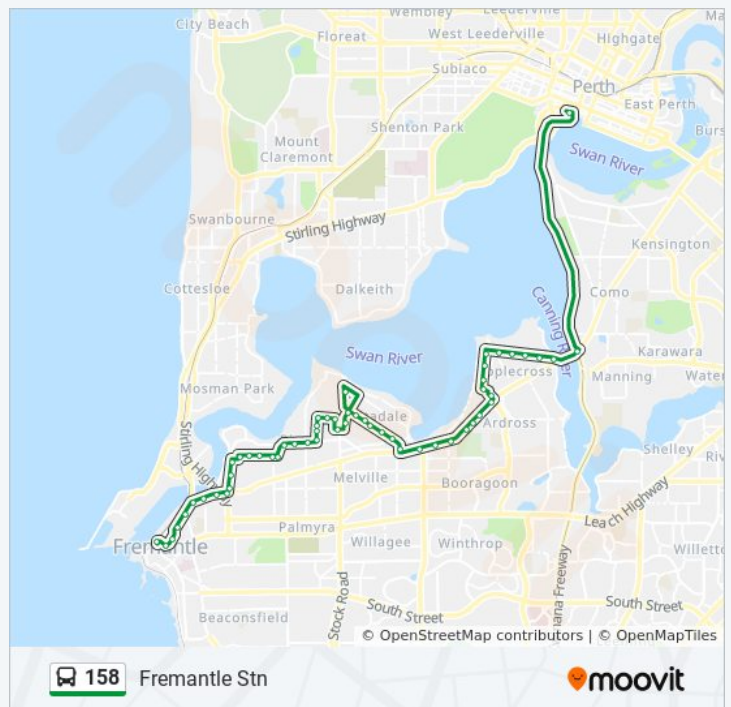

Use the Moovit App to find the closest 158 bus station near you and find out when is the next 158 bus arriving.

Direction: Elizabeth Quay Bus Stn

54 stops

[VIEW LINE SCHEDULE](#)

- Fremantle Stn
- Adelaide St After Queen St
- Adelaide St Before Parry St
- Queen Victoria St After Parry St
- Queen Victoria St Before Burt St
- Queen Victoria St - Fremantle Traffic Bridge
- Canning Hwy Before East St
- Canning Hwy Before Stirling Hwy
- Canning Hwy Before Preston Point Rd
- Preston Point Rd Before Bolton St
- Preston Point Rd After Aldgate Pl
- Preston Point Rd After Fraser St
- Parker St After Pier St
- View Tce Before Easton St
- View Tce Before Penshurst St
- View Tce After Clayton St
- View Tce Before Westbury Cr
- Preston Point Rd After Durdham Cr
- Preston Point Rd After Malsbury St
- Preston Point Rd After Bristol Av
- Harris St After Preston Point Rd
- Harris St Before Pembroke St

158 bus Time Schedule

Fremantle Stn Route Timetable:

Sunday	Not Operational
Monday	Not Operational
Tuesday	7:22 AM - 6:58 PM
Wednesday	7:22 AM - 6:58 PM
Thursday	7:22 AM - 6:58 PM
Friday	Not Operational
Saturday	Not Operational

158 bus Info

Direction: Fremantle Stn

Stops: 53

Trip Duration: 54 min

Line Summary:

Beach St Before Harris St
Harris St After Pembroke St
Harris St After Wrexham St
Preston Point Rd After Foss St
Preston Point Rd Before Malsbury St
Preston Point Rd After Phipps St
Westbury Cr Before Veiw Tce
View Tce After Petra St
View Tce After Penshurst St
View Tce After Easton St
Parker St After View Tce
Preston Point Rd After Pier St
Preston Point Rd After Wolsely Rd
Preston Point Rd After Bolton St
Canning Hwy Before Council Pl
Canning Hwy After Stirling Hwy
Canning Hwy Before Tuckfield St
Queen Victoria St - Fremantle Traffic Bridge
Queen Victoria St Before James St
Queen Victoria St After James St
Adelaide St After Parry St
Queen St After Adelaide St
Fremantle Stn