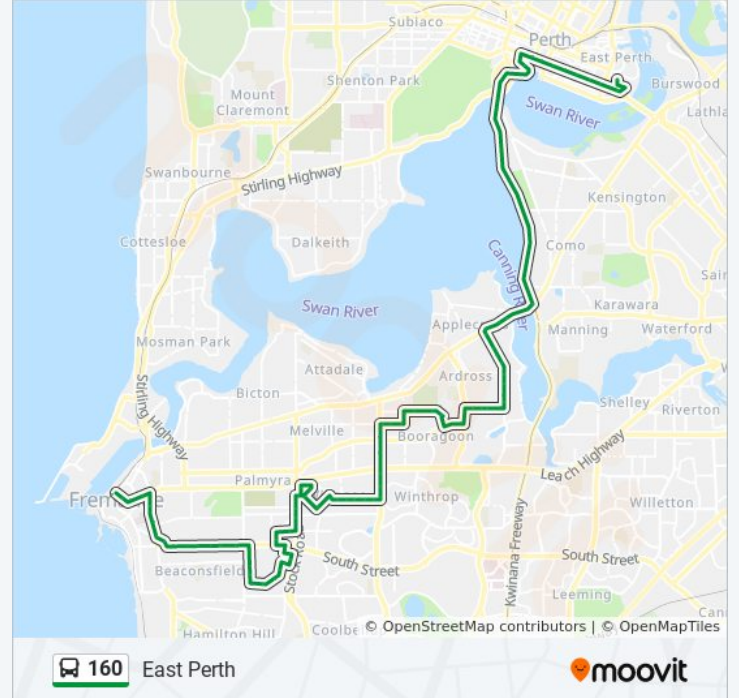

Oldham Cr After Grigg Pl

Oldham Cr After Sumpton St

Collick St Before Holmes Pl

Bennewith St After Collick St

Bromley Rd After Bennewith St

Doust St After Bromley Rd

Collick St After Chadwick St

Stockdale Rd After South St

Peel Rd Before Jarvis St

Peel Rd Before Mcneece Pl

Stock Rd Before Stockdale Rd

Stock Rd Before Sainsbury Rd

Boon St After Stock Rd

Hodge St Before Steel St

Webber St After Arkwell St

Lucas St After Boon St

Milroy St After Lucas St

Harfoot St After Milroy St

Archibald St Before Antill St

Archibald St After Winnacott St

Archibald St After Worley St

Archibald St After Wheyland St

Archibald St After Stacey St

North Lake Rd After Archibald St

North Lake Rd After Charsley St

North Lake Rd Before Moorhouse St

North Lake Rd After Mccoy St

North Lake Rd After Marmion St

Kitchener Rd After North Lake Rd

Kitchener Rd Before Welby Pl

Kitchener Rd After Cormack Rd

Norma Rd After Stirk Rd

Davy St After Barnard St