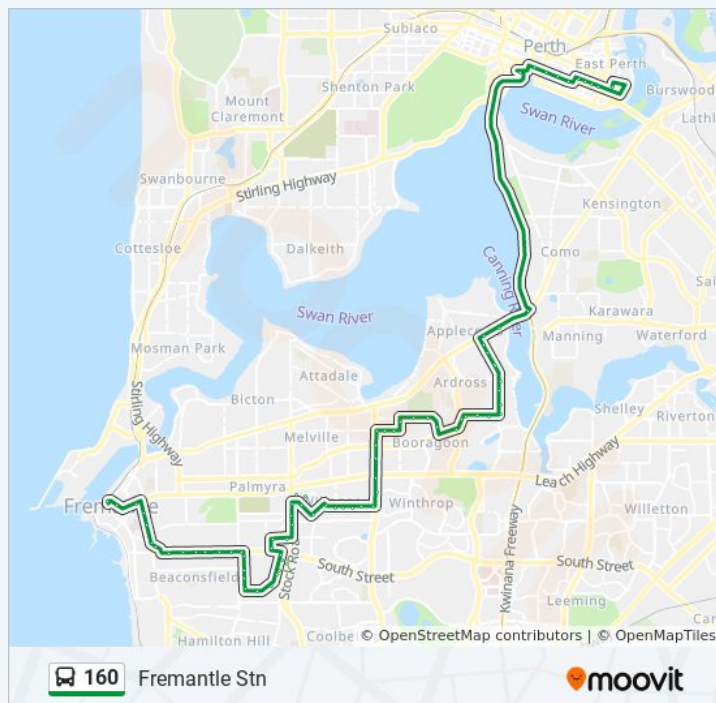

Booragoon Bus Stn

Get The App

The 160 bus line (Booragoon Bus Stn) has 3 routes. For regular weekdays, their operation hours are:
 (1) Booragoon Bus Stn: 3:32 PM - 5:44 PM (2) East Perth: 6:56 AM - 8:06 PM (3) Fremantle Stn: 8:03 AM - 9:09 PM
 Use the Moovit App to find the closest 160 bus station near you and find out when is the next 160 bus arriving.

160 bus Info

Direction: Booragoon Bus Stn

Stops: 26

Trip Duration: 44 min

Line Summary:

Coomoora Rd After Strickland Rd

Coomoora Rd Before Riseley St

Riseley St After Coomoora Rd

Riseley St After Coomoora Rd

Booragoon Bus Stn

Davy St After Marmion St

Davy St Before Melson Wy

Davy St Before Clements Rd

Norma Rd After Davy St

Kitchener Rd After Cormack Rd

Kitchener Rd Before Bolas Ct

Direction: Fremantle Stn

Stops: 78

Trip Duration: 74 min

Line Summary:

North Lake Rd After Kitchener Rd

North Lake Rd Before Mccoy St

North Lake Rd After Leach Hwy

North Lake Rd Before Charsley St