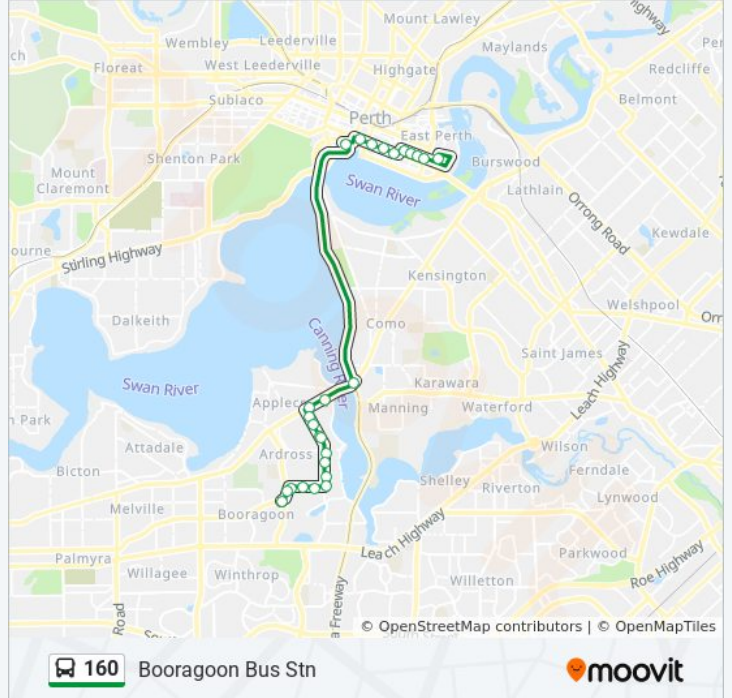

Booragoon Bus Stn

Get The App

The 160 bus line (Booragoon Bus Stn) has 3 routes. For regular weekdays, their operation hours are:
 (1) Booragoon Bus Stn: 3:32 PM - 5:44 PM (2) East Perth: 6:56 AM - 8:06 PM (3) Fremantle Stn: 8:03 AM - 9:09 PM
 Use the Moovit App to find the closest 160 bus station near you and find out when is the next 160 bus arriving.

Direction: Booragoon Bus Stn

26 stops

[VIEW LINE SCHEDULE](#)

- Hale St After Hay St
- Hay St Plain Street Cat Id 81
- Hay St Before Bennett St
- Hay St Carlton Cat Id 82
- Hay St Before Hill St
- Adelaide Tce After Hill St
- St Georges Tce After Victoria Av Westbound
- St Georges Tce Before Barrack St Westbound
- St Georges Tce Before Howard St Westbound
- Elizabeth Quay Bus Stn
- Canning Bridge Stn
- Canning Hwy After Ogilvie Rd
- Canning Hwy After Sleat Rd
- Reynolds Rd Before Bombard St
- Reynolds Rd Before Gibson St
- Reynolds Rd After Locke St
- Reynolds Rd After David St
- Reynolds Rd After Coogee Rd
- Reynolds Rd After Central Av
- Reynolds Rd After Emerald Av
- Reynolds Rd After Cowrie Cr
- Coomoora Rd After Lisa Pl

160 bus Info

Direction: Booragoon Bus Stn

Stops: 26

Trip Duration: 44 min

Line Summary:

Coomoora Rd After Strickland Rd

Coomoora Rd Before Riseley St

Riseley St After Coomoora Rd

Booragoon Bus Stn

Direction: East Perth

80 stops

[VIEW LINE SCHEDULE](#)

Fremantle Stn

Queen St Before Adelaide St

High St After Queen St

High St After Parry St