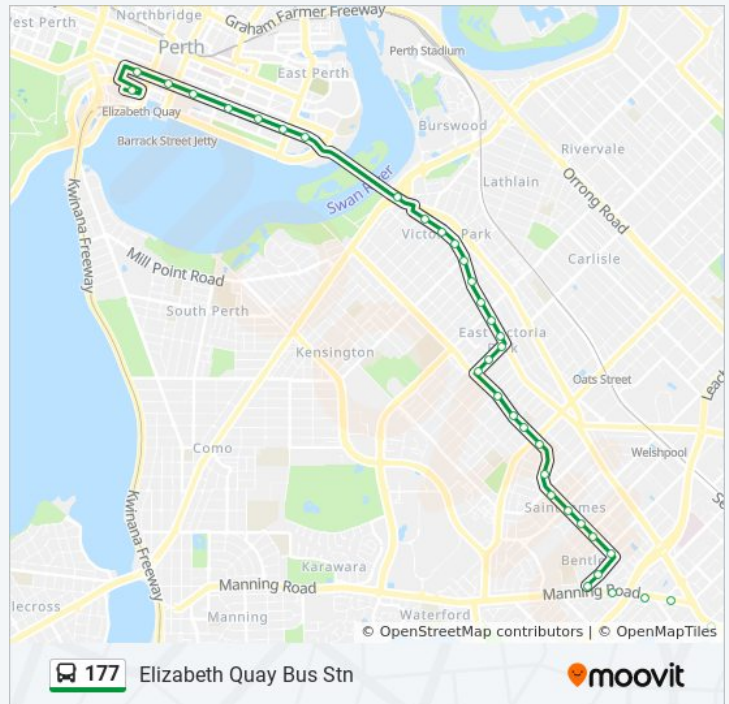

Adelaide Tce Before Hill St

Adelaide Tce Before Bennett St

Adelaide Tce Before Plain St

Adelaide Tce, Westend Causeway Eastbound

Causeway Bus Stn

Albany Hwy After Teddington Rd

Albany Hwy After McMaster St

Albany Hwy Before Duncan St

Albany Hwy After Mason St

Albany Hwy After Wharf St

Manning Rd After Albany Hwy

Manning Rd After Alderley Sq

**177 bus Time Schedule**

Elizabeth Quay Bus Stn Route Timetable:

Sunday	8:30 AM - 8:36 PM
Monday	8:30 AM - 8:36 PM
Tuesday	6:19 AM - 9:05 PM
Wednesday	6:19 AM - 9:05 PM
Thursday	6:19 AM - 9:05 PM
Friday	8:30 AM - 8:36 PM
Saturday	6:31 AM - 10:32 PM

St Georges Tce After William St Westbound

Elizabeth Quay Bus Stn

### 177 bus Info

**Direction:** Elizabeth Quay Bus Stn

**Stops:** 40

**Trip Duration:** 41 min

**Line Summary:**

177 bus time schedules and route maps are available in an offline PDF at moovitapp.com. Use the [Moovit App](#) to see live bus times, train schedule or subway schedule, and step-by-step directions for all public transit in Perth.