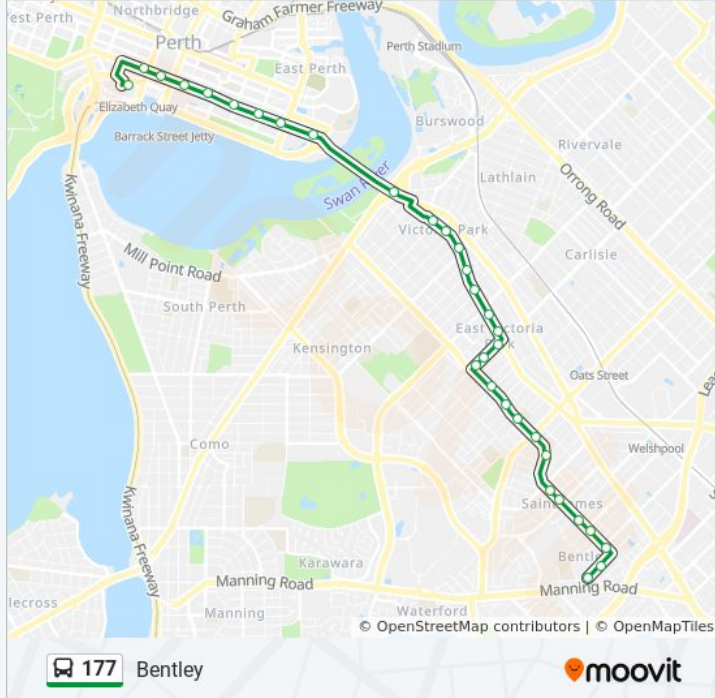

**177 bus Info**  
**Direction:** Bentley  
**Stops:** 32  
**Trip Duration:** 31 min  
**Line Summary:**

Berwick St After Langler St

Berwick St After Hill View Tce

Berwick St After Leichardt St

Chapman Rd Before Victoria St

Chapman Rd Before Walpole St

Chapman Rd After Palmerston St

Chapman Rd After Ashburton St

Chapman Rd After Bedford St

Wyong Rd Before York Av

Wyong Rd After York Av

**Direction: Cannington Stn**

40 stops

[VIEW LINE SCHEDULE](#)

Elizabeth Quay Bus Stn

St Georges Tce Before William St Eastbound

St Georges Tce After William St Eastbound

St Georges Tce Before Pier St Eastbound

St Georges Tce Before Victoria Av Eastbound

Cecil Av After Carousel Rd

Cannington Stn

**Direction: Elizabeth Quay Bus Stn**

40 stops

[VIEW LINE SCHEDULE](#)

Cannington Stn

Cecil Av Before Carousel Rd

Cecil Av After Pattie St