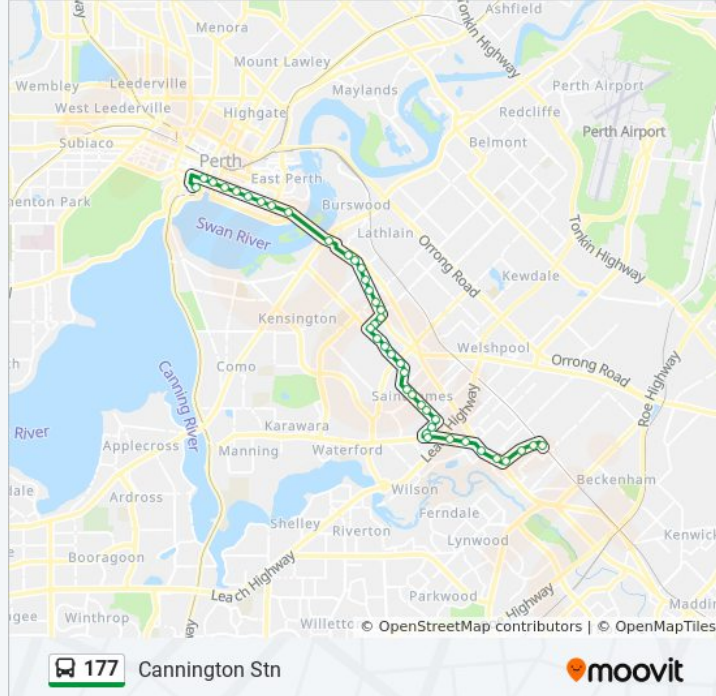

**Stops:** 40

**Trip Duration:** 43 min

**Line Summary:**

Basinghall St After Moorgate St

Basinghall St After Hedland St

Berwick St After Westminister St

Berwick St After Balmoral St

Berwick St After Langler St

Berwick St After Hill View Tce

Berwick St After Leichardt St

Chapman Rd Before Victoria St

Chapman Rd Before Walpole St

Chapman Rd After Palmerston St

Chapman Rd After Ashburton St

Chapman Rd After Bedford St

Wyong Rd Before York Av

Wyong Rd After York Av

Manning Rd After Wyong Rd

Manning Rd After Leach Hwy

Manning Rd After Hamilton St

Albany Hwy Before George Wy

Albany Hwy Before Fletcher St

Cecil Av After Albany Hwy

Cecil Av After Carousel Rd

Cannington Stn

**Direction: Elizabeth Quay Bus Stn**

40 stops

[VIEW LINE SCHEDULE](#)

Cannington Stn

Cecil Av Before Carousel Rd

Cecil Av After Pattie St