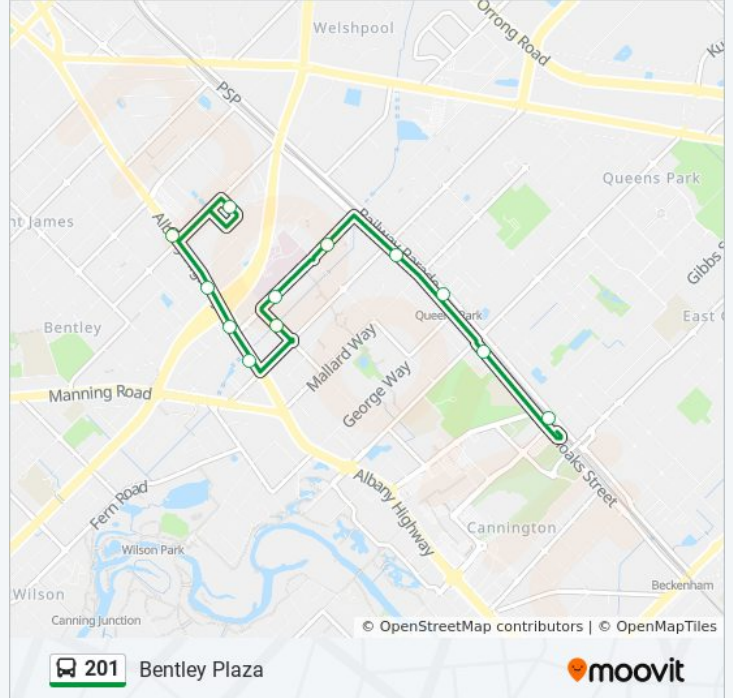

## Direction: Bentley Plaza

12 stops

[VIEW LINE SCHEDULE](#)

Cannington Stn

Sevenoaks St Before Wharf St

Queens Park Stn

Sevenoaks St Before Hamilton St

Mills St After Eldridge Gr

Mills St Before Doust St

Doust St After Mills St

Albany Hwy After Hamilton St

Albany Hwy After Burton St

Albany Hwy After Leach Hwy

Workpower Rd Workpower

Albany Hwy After Bedford St

## 201 bus Info

**Direction:** Bentley Plaza

**Stops:** 12

**Trip Duration:** 17 min

**Line Summary:**

### Direction: Cannington Stn

19 stops

[VIEW LINE SCHEDULE](#)

- Curtin University Bus Stn
- Adie Ct After Hayman Rd
- Adie Ct Swan Cottage Homes
- Jarrah Rd Before Hill View Tce
- Hill View Tce After Jarrah Rd
- Holder St After Hill View Tce
- Walpole St Before Taree St
- Walpole St After Upton St
- Chapman Rd After Palmerston St
- Ashburton St Before Boulder St
- Ashburton St Before Albany Highway
- Albany Hwy After John St
- Albany Hwy After Alexandra Pl
- Albany Hwy Before Mills St
- Mills St After Doust St
- Mills St Before Wedge Pl
- Sevenoaks St After Hamilton St
- Queens Park Stn