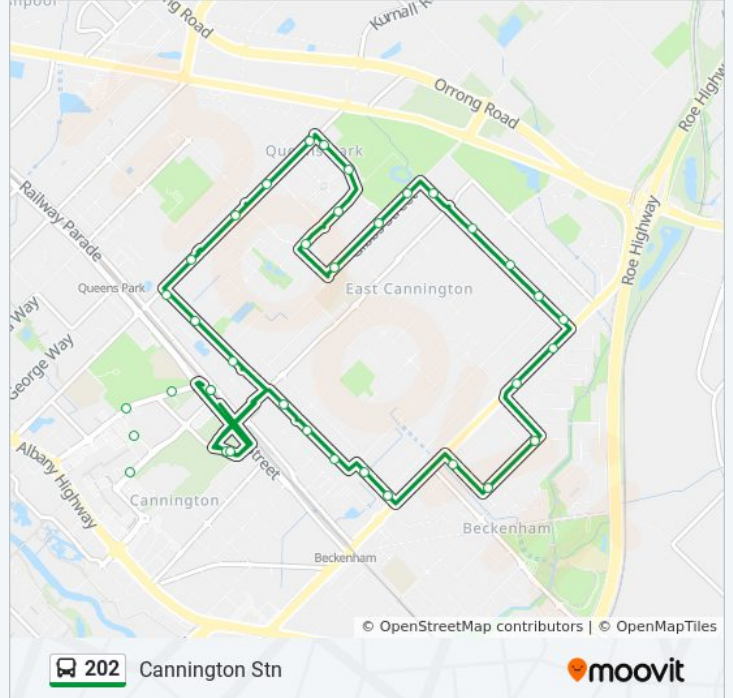

202 bus Info

Direction: Cannington Stn

Stops: 34

Trip Duration: 23 min

Line Summary:

Elizabeth St After Lacey St

Elizabeth St Before William St

William St After Egerton St

William St After Annear St

Faversham St After Tooting St

Faversham St Before Lynstead St

Lynstead St After Appledore St

Lena St After William St

Lena St Before Lacey St

Renou St After Lacey St

Renou St Before Station St

Renou St Before Gerard St

Cannington Stn

Direction: Carousel Shop Ctr

38 stops

[VIEW LINE SCHEDULE](#)

Grose Av Before Carousel Rd

Carousel Rd Before Cecil Av

Cecil Av After Carousel Rd

202 bus Info

Direction: Carousel Shop Ctr

Stops: 38

Trip Duration: 34 min

Line Summary:

Gibbs St Before Whitlock Rd

Gibbs St Before Elizabeth St

Elizabeth St After Gibbs St