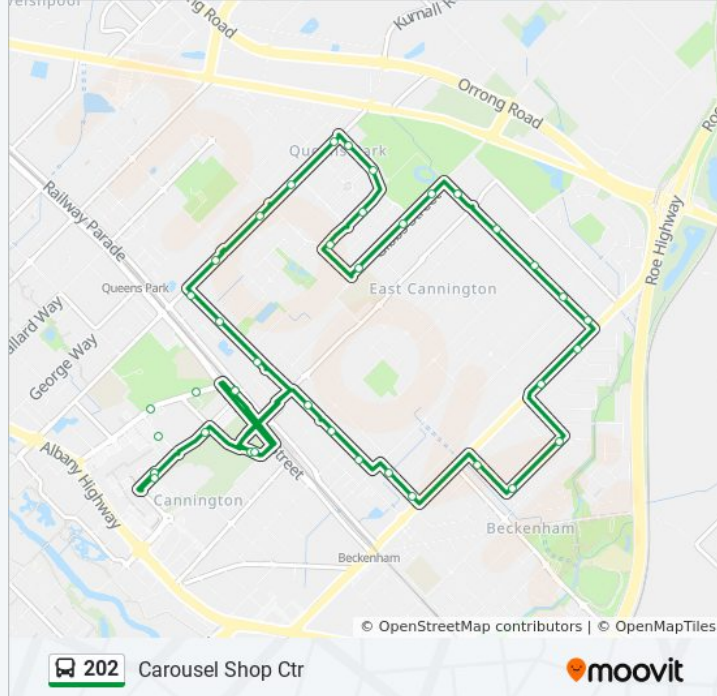

Gibbs St Before Whitlock Rd

Gibbs St Before Elizabeth St

Elizabeth St After Gibbs St

Elizabeth St After Cornell Pl

Elizabeth St After Crawford St

Elizabeth St After Lacey St

Elizabeth St Before William St

William St After Egerton St

William St After Annear St

Faversham St After Tooting St

Faversham St Before Lynstead St

Lynstead St After Appledore St

Lena St After William St

Lena St Before Lacey St

Renou St After Lacey St

Renou St Before Station St

Renou St Before Gerard St

Cannington Stn

Cecil Av Before Carousel Rd

Carousel Rd After Cecil Av

Grose Av After Carousel Rd

Grose Av Before Carousel Rd

202 bus time schedules and route maps are available in an offline PDF at moovitapp.com. Use the [Moovit App](#) to see live bus times, train schedule or subway schedule, and step-by-step directions for all public transit in Perth.

[About Moovit](#) • [MaaS Solutions](#) • [Supported Countries](#) • [Mooviter Community](#)

© 2024 Moovit - All Rights Reserved

Check Live Arrival Times