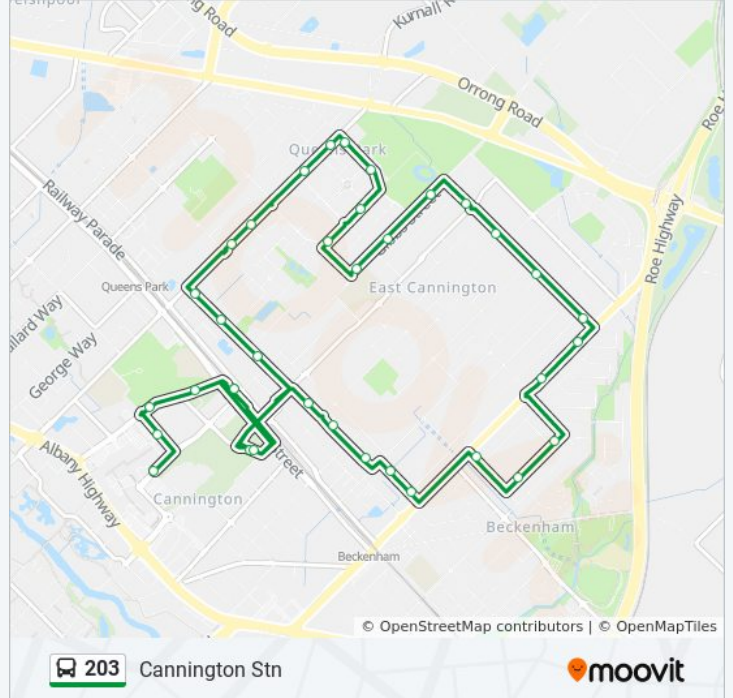

203 bus Info

Direction: Cannington Stn

Stops: 33

Trip Duration: 26 min

Line Summary:

Reginald St After Stephen St

Reginald St After Ayer Rd

Whitlock Rd After Blacksmith St

Whitlock Rd Before Wharf St

Wharf St After Elshaw St

Wharf St Before Ayer Rd

Wharf St After Stephen St

Wharf St After Centre St

Renou St After Wharf St

Renou St Before Wellington St

Renou St Before Gibbs St

Cannington Stn

Direction: Carousel Shop Ctr

37 stops

[VIEW LINE SCHEDULE](#)

Grose Av Before Carousel Rd

Carousel Rd Before Cecil Av

Cecil Av After Carousel Rd

Cannington Stn

William St After Diamond St

William St Before Egerton St

Elizabeth St After William St

Elizabeth St After Lacey St

Elizabeth St After Station St

203 bus Time Schedule

Carousel Shop Ctr Route Timetable:

Sunday	10:20 AM - 4:20 PM
Monday	10:20 AM - 4:20 PM
Tuesday	7:26 AM - 5:46 PM
Wednesday	7:26 AM - 5:46 PM
Thursday	7:26 AM - 5:46 PM
Friday	10:20 AM - 4:20 PM
Saturday	8:02 AM - 4:01 PM