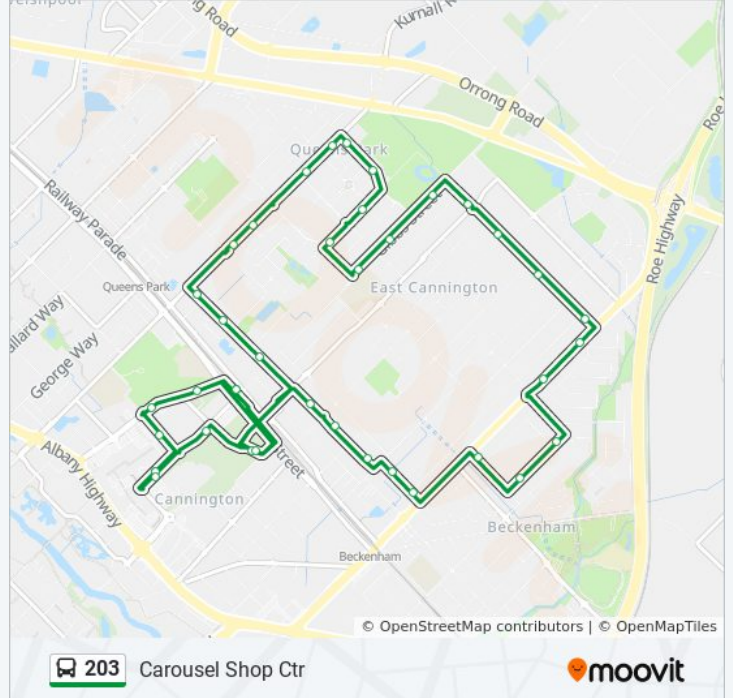

203 bus Info

Direction: Cannington Stn

Stops: 33

Trip Duration: 26 min

Line Summary:

Reginald St After Stephen St

Reginald St After Ayer Rd

Whitlock Rd After Blacksmith St

Cannington Stn

Direction: Carousel Shop Ctr

37 stops

[VIEW LINE SCHEDULE](#)

Grose Av Before Carousel Rd

Carousel Rd Before Cecil Av

Cecil Av After Carousel Rd

Cannington Stn

William St After Diamond St

William St Before Egerton St

Elizabeth St After William St

Elizabeth St After Lacey St

Elizabeth St After Station St

203 bus Time Schedule

Carousel Shop Ctr Route Timetable:

Sunday	10:20 AM - 4:20 PM
Monday	10:20 AM - 4:20 PM
Tuesday	7:26 AM - 5:46 PM
Wednesday	7:26 AM - 5:46 PM
Thursday	7:26 AM - 5:46 PM
Friday	10:20 AM - 4:20 PM
Saturday	8:02 AM - 4:01 PM

203 bus Info

Direction: Carousel Shop Ctr

Stops: 37

Trip Duration: 36 min

Line Summary:

Elizabeth St After Gerard St
 Gibbs St After Elizabeth St
 Gibbs St Russell Park
 Gibbs St Before Stephen St
 Reginald St After Stephen St
 Reginald St After Ayer Rd
 Whitlock Rd After Blacksmith St
 Whitlock Rd Before Wharf St
 Wharf St After Elshaw St
 Wharf St Before Ayer Rd
 Wharf St After Stephen St
 Wharf St After Centre St
 Renou St After Wharf St
 Renou St Before Wellington St
 Renou St Before Gibbs St
 Cannington Stn
 Cecil Av Before Carousel Rd
 Carousel Rd After Cecil Av
 Grose Av After Carousel Rd
 Grose Av Before Carousel Rd