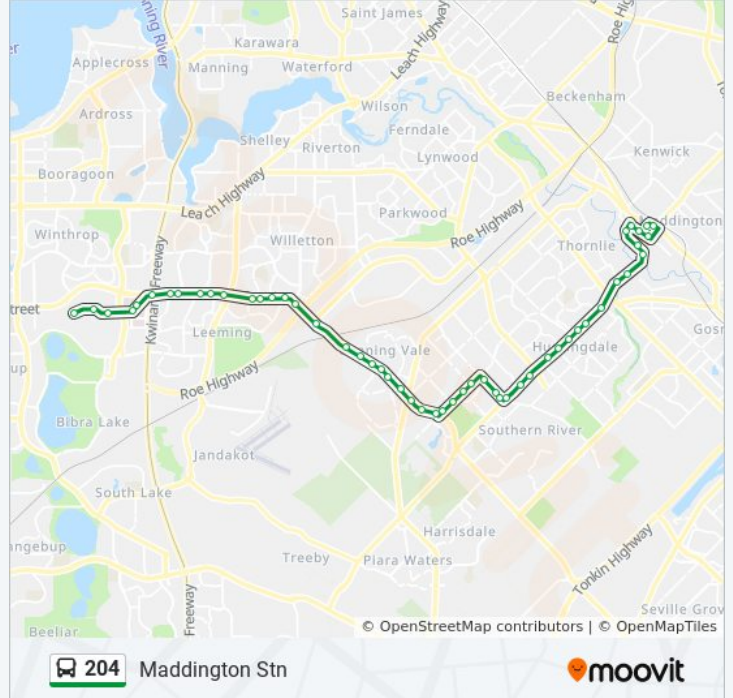

Direction: Maddington Stn

51 stops

[VIEW LINE SCHEDULE](#)

- Discovery Way Murdoch University
- Discovery Way - Amenities Building
- Discovery Way After Nyarrie Dr
- Barry Marshall Pde Fiona Stanley Hospital
- Barry Marshall Pde Before Fiona Wood Rd
- Murdoch Stn
- South St After Kwinana Fwy
- South St After Calley Dr
- South St After Findlay Rd
- South St After Wheatley Dr
- South St Before Karel Av
- South St After Gracechurch Cr
- South St After Pinetree Gully Rd
- South St After Darian Dr
- South St After Beasley Rd
- South St After Vahland Av
- Ranford Rd After Bannister Rd
- Ranford Rd Before Livingstone Dr
- Ranford Rd Before Waratah Bvd
- Ranford Rd Before Wilfred Rd

204 bus Info

Direction: Maddington Stn

Stops: 51

Trip Duration: 45 min

Line Summary:

Ranford Rd After Wilfred Rd
 Ranford Rd Before Banksia Esp
 Ranford Rd - Livingston Marketplace
 Ranford Rd Before Grand Bvd
 Ranford Rd After Glenariff Bvd
 Ranford Rd Before Campbell Rd
 Campbell Rd Before Atlantic Bvd
 Campbell Rd After Dumbarton Rd
 Campbell Rd After Comrie Rd
 Campbell Rd Before Sandringham Prom
 Amherst Rd After Corsham Gdns
 Amherst Rd After Rousham St
 Amherst Rd Before Warton Rd
 Warton Rd After Amherst Rd
 Warton Rd After Shreeve Rd
 Warton Rd After Tincurrin Dr
 Warton Rd Before Bluegum Rd
 Warton Rd After Bronzewing St
 Warton Rd Before Forest Lakes Dr
 Warton Rd After Forest Lakes Dr
 Warton Rd Before Cook St
 Warton Rd Before Spencer Rd
 Burslem Dr Before Bardwell St
 Burslem Dr Thornlie Tafe
 Burslem Dr Before Olga Rd
 Burslem Dr After Olga Rd
 Burslem Dr Before Heron Pl
 Attfield St After Burslem Dr
 Attfield St After Herbert St
 Attfield St Before Olga Rd
 Kelvin Rd After Albany Hwy

204 bus Info

Direction: Murdoch Stn

Stops: 45

Trip Duration: 30 min

Line Summary:

Ranford Rd After Waratah Bvd

Ranford Rd Before Livingstone Dr

Ranford Rd Before Bannister Rd