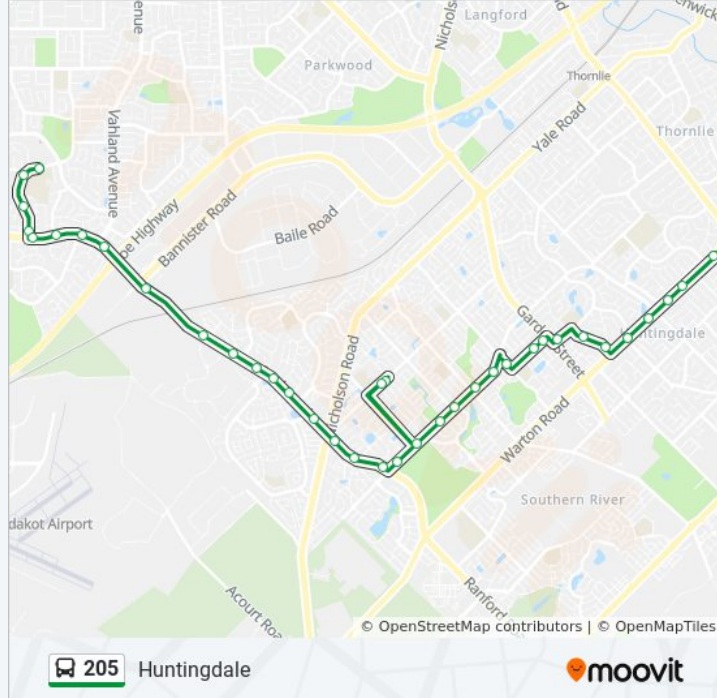

**Direction: Huntingdale**

37 stops

[VIEW LINE SCHEDULE](#)

- Pinetree Gully Rd Willetton Shs Stand 2
- Pinetree Gully Rd After Bernera Dr
- Pinetree Gully Rd Before Jasmine Loop
- Pinetree Gully Rd After Chancery Cr
- South St After Pinetree Gully Rd
- South St After Darian Dr
- South St After Beasley Rd
- South St After Vahland Av
- Ranford Rd After Bannister Rd
- Ranford Rd Before Livingstone Dr
- Ranford Rd Before Waratah Bvd
- Ranford Rd Before Wilfred Rd
- Ranford Rd After Wilfred Rd
- Ranford Rd Before Banksia Esp
- Ranford Rd - Livingston Marketplace
- Ranford Rd Before Grand Bvd
- Ranford Rd After Glenariff Bvd
- Ranford Rd Before Campbell Rd
- Campbell Rd Before Atlantic Bvd
- Boardman Rd After Dumbarton Rd

Bluegum Rd Before Autumn Cr

Warton Rd After Bronzewing St

Warton Rd Before Forest Lakes Dr

Warton Rd After Forest Lakes Dr

Warton Rd Before Cook St

Warton Rd Before Spencer Rd

**Direction: Maddington Stn**

52 stops

[VIEW LINE SCHEDULE](#)

Discovery Way Murdoch University

Discovery Way - Amenities Building

Discovery Way After Nyarrie Dr

Barry Marshall Pde Fiona Stanley Hospital

Barry Marshall Pde Before Fiona Wood Rd

Murdoch Stn

**Direction:** Maddington Stn

**Stops:** 52

**Trip Duration:** 42 min

**Line Summary:**

South St After Pinetree Gully Rd

South St After Darian Dr

South St After Beasley Rd

South St After Vahland Av