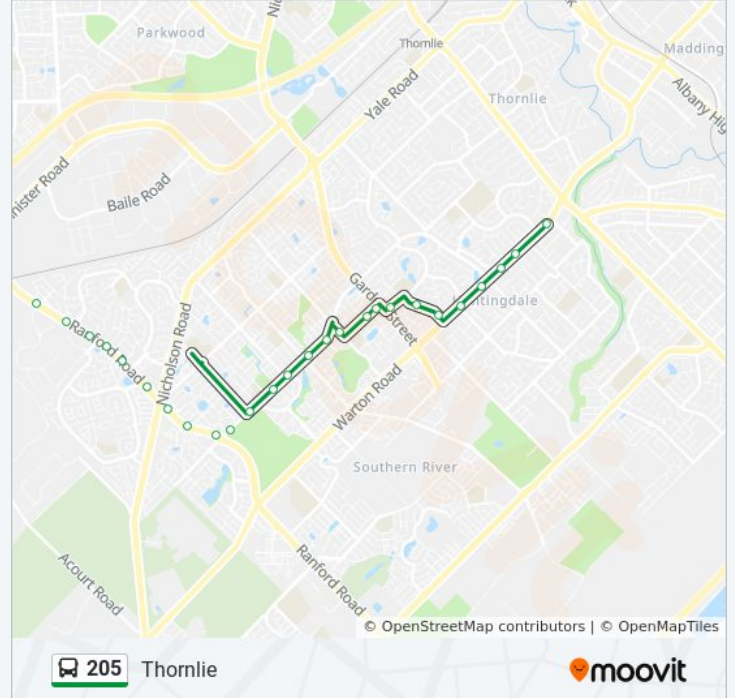

Campbell Rd After Hardwick Bvd

Shreeve Rd Before Bridge Rd

Bridge Rd After Gateway Bvd

Bridge Rd Before Garden St

Forest Cr After Garden St

Bluegum Rd Before Ivy Pl

Bluegum Rd Before Autumn Cr

Warton Rd After Bronzewing St

Warton Rd Before Forest Lakes Dr

Warton Rd After Forest Lakes Dr

Warton Rd Before Cook St

Warton Rd Before Spencer Rd

205 bus time schedules and route maps are available in an offline PDF at [moovitapp.com](https://moovitapp.com). Use the [Moovit App](#) to see live bus times, train schedule or subway schedule, and step-by-step directions for all public transit in Perth.