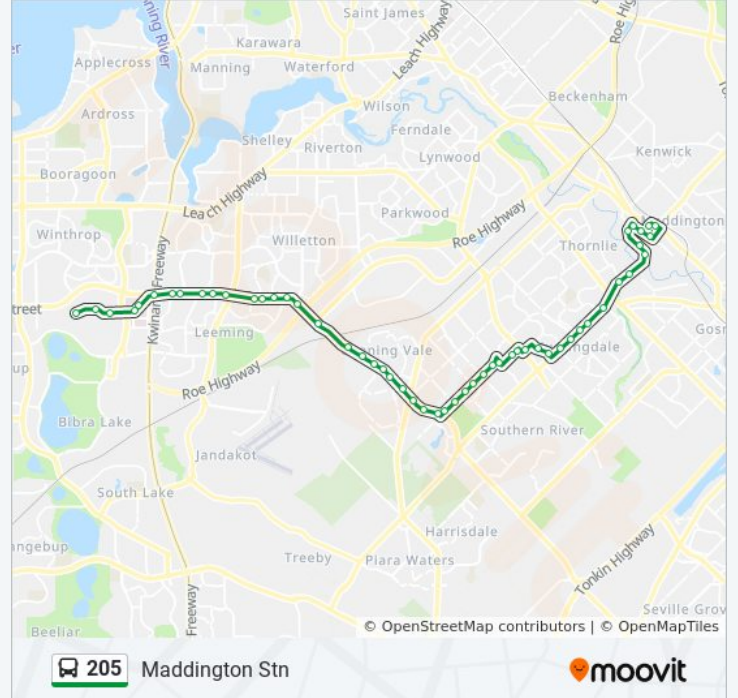

**Direction:** Maddington Stn

**Stops:** 52

**Trip Duration:** 42 min

**Line Summary:**

South St After Pinetree Gully Rd

South St After Darian Dr

South St After Beasley Rd

South St After Vahland Av

Warton Rd After Bronzewing St

Warton Rd Before Forest Lakes Dr

Warton Rd After Forest Lakes Dr

Warton Rd Before Cook St

Warton Rd Before Spencer Rd

Burslem Dr Before Bardwell St

Burslem Dr Thornlie Tafe

Burslem Dr Before Olga Rd  
 Burslem Dr After Olga Rd  
 Burslem Dr Before Heron Pl  
 Attfield St After Burslem Dr  
 Attfield St After Herbert St  
 Attfield St Before Olga Rd  
 Kelvin Rd After Albany Hwy

**Direction: Murdoch Stn**

46 stops

[VIEW LINE SCHEDULE](#)

Kelvin Rd After the Crescent  
 Attfield St After Blackburn St  
 Attfield St Before Burslem Dr  
 Burslem Dr After Heron Pl  
 Burslem Dr Before Olga Rd  
 Burslem Dr After Olga Rd  
 Burslem Dr Before Bardwell St  
 Burslem Dr After Bardwell St  
 Warton Rd After Moss St  
 Warton Rd After Matilda St  
 Warton Rd After Mildenhall St  
 Warton Rd After Huntingdale Rd  
 Warton Rd After Timbercrest Rd  
 Bluegum Rd Before Autumn Cr  
 Bluegum Rd Before Ferntree Cl  
 Forest Cr Before Garden St  
 Bridge Rd After Garden St  
 Bridge Rd After Gateway Bvd  
 Shreeve Rd After Bridge Rd  
 Campbell Rd After Shreeve Rd  
 Campbell Rd Before Amherst Rd  
 Campbell Rd After Sandringham Prom