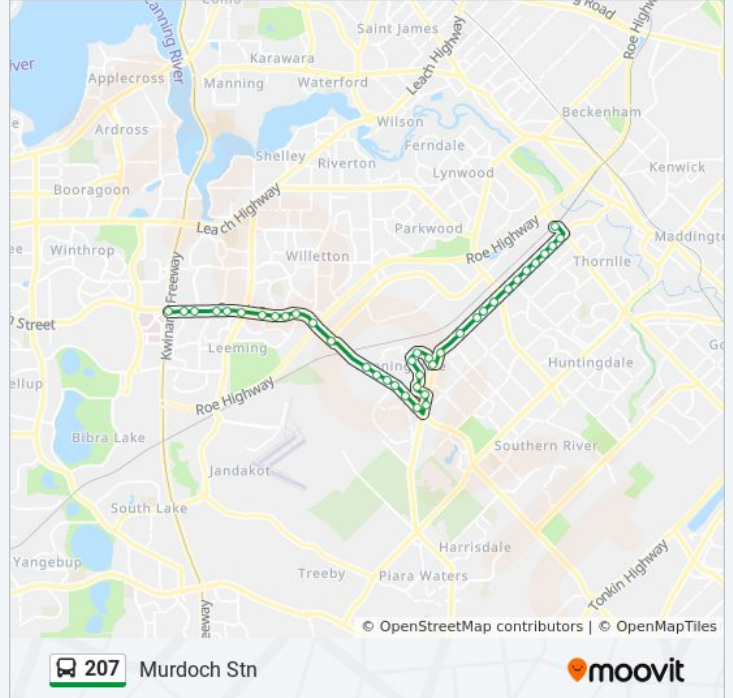

### 207 bus Info

**Direction:** Livingston Shop Ctr

**Stops:** 22

**Trip Duration:** 18 min

**Line Summary:**

Eucalyptus Bvd Before Karri Av

Eucalyptus Bvd Before Nicholson Rd

Nicholson Rd After Eucalyptus Bvd

### 207 bus Info

**Direction:** Murdoch Stn

**Stops:** 39

**Trip Duration:** 25 min

**Line Summary:**

Eucalyptus Bvd Before Karri Av  
 Eucalyptus Bvd Before Nicholson Rd  
 Nicholson Rd After Eucalyptus Bvd  
 Ranford Rd - Livingston Marketplace  
 Ranford Rd Before Brennan Av  
 Ranford Rd Before Wilfred Rd  
 Ranford Rd After Wilfred Rd  
 Ranford Rd After Waratah Bvd  
 Ranford Rd Before Livingstone Dr  
 Ranford Rd Before Bannister Rd  
 South St Before Vahland Av  
 South St After Beasley Rd  
 South St After Darian Dr  
 South St Before Pinetree Gully Rd  
 South St After Gracechurch Cr  
 South St After Karel Av  
 South St After Westmorland Dr  
 South St Before Findlay Rd  
 South St Before Calley Dr  
 South St After Calley Dr  
 Murdoch Stn

**Direction: Murdoch University**

43 stops

[VIEW LINE SCHEDULE](#)

Thornlie Stn  
 Yale Rd After Spencer Rd  
 Yale Rd Before Malone Ct  
 Yale Rd Before Storey Rd  
 Yale Rd Before McMahon St  
 Yale Rd After Elliot Pl  
 Yale Rd After Jooleen Wy  
 Yale Rd After Wilby Pl