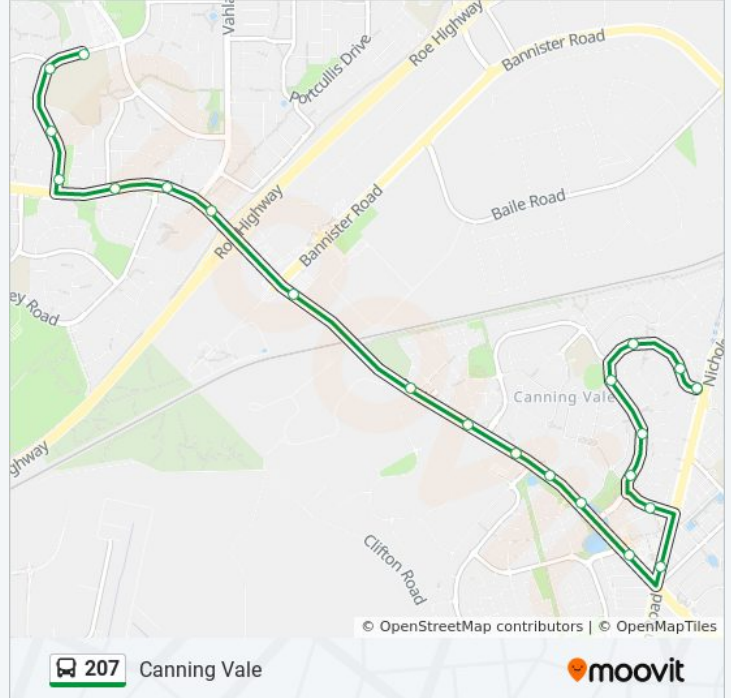

Use the Moovit App to find the closest 207 bus station near you and find out when is the next 207 bus arriving.

**Direction: Canning Vale**

22 stops

[VIEW LINE SCHEDULE](#)

Pinetree Gully Rd Willetton Shs Stand 3

Eucalyptus Bvd Before Davidia Lake Dr

Eucalyptus Bvd After Karri Av

Eucalyptus Bvd After Hakea Plza

Eucalyptus Bvd After Arrowgrass Rd

Eucalyptus Bvd After Waratah Bvd

Eucalyptus Bvd After Prunella Cr

**207 bus Time Schedule**

## Eucalyptus Bvd After Bromus Wy

### Direction: Livingston Shop Ctr

22 stops

[VIEW LINE SCHEDULE](#)

Thornlie Stn

Yale Rd After Spencer Rd

Yale Rd Before Malone Ct

Yale Rd Before Storey Rd

Yale Rd Before McMahon St