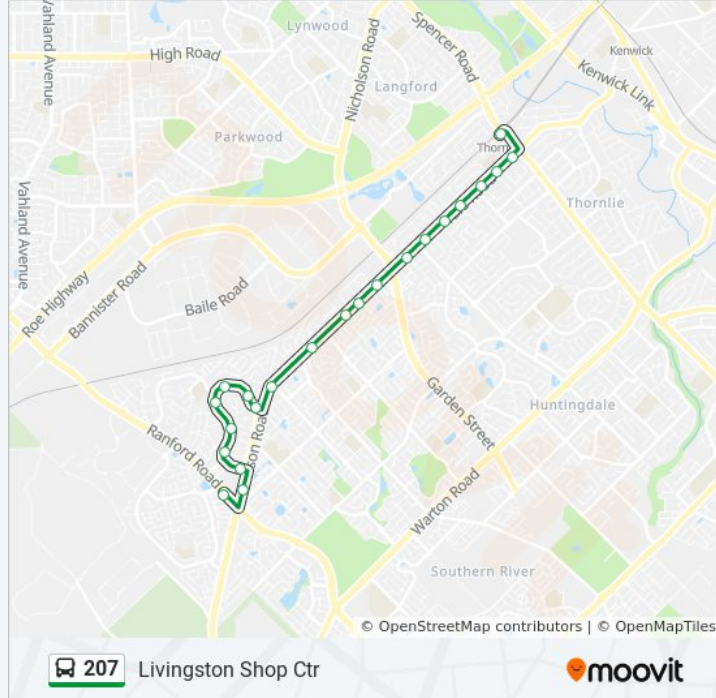

### Direction: Livingston Shop Ctr

22 stops

[VIEW LINE SCHEDULE](#)

Thornlie Stn

Yale Rd After Spencer Rd

Yale Rd Before Malone Ct

Yale Rd Before Storey Rd

Yale Rd Before McMahon St

### 207 bus Info

**Direction:** Livingston Shop Ctr

**Stops:** 22

**Trip Duration:** 18 min

**Line Summary:**

Eucalyptus Bvd Before Karri Av

Eucalyptus Bvd Before Nicholson Rd

Nicholson Rd After Eucalyptus Bvd

Ranford Rd - Livingston Marketplace

### Direction: Murdoch Stn

39 stops

[VIEW LINE SCHEDULE](#)

Thornlie Stn

Yale Rd After Spencer Rd

Yale Rd Before Malone Ct

Yale Rd Before Storey Rd

Yale Rd Before McMahon St