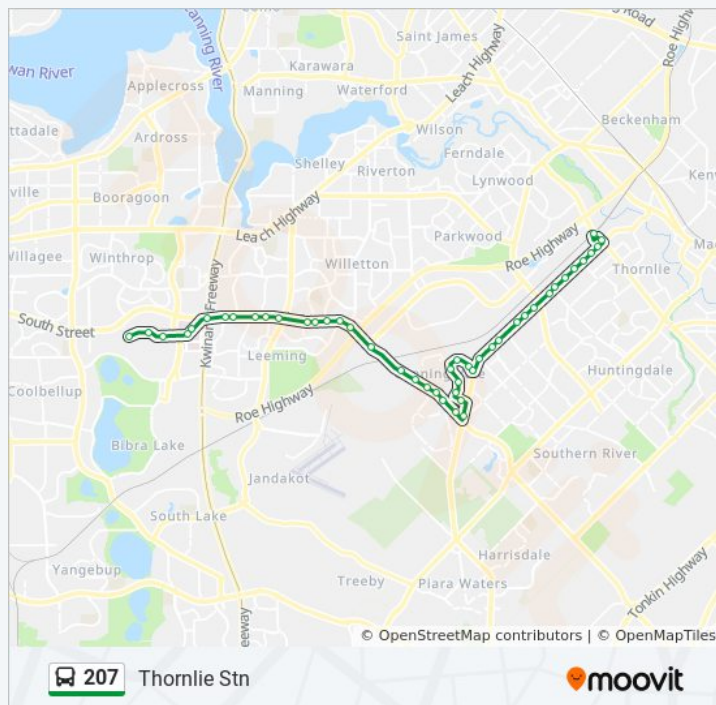

Ranford Rd After Wilfred Rd

Ranford Rd Before Banksia Esp

Ranford Rd - Livingston Marketplace

Nicholson Rd After Ranford Rd

Eucalyptus Bvd Before Davidia Lake Dr

Eucalyptus Bvd After Karri Av

Eucalyptus Bvd After Hakea Plza

**207 bus Time Schedule**

Thornlie Stn Route Timetable:

Sunday	Not Operational
Monday	Not Operational
Tuesday	6:05 AM - 7:07 PM
Wednesday	6:05 AM - 7:07 PM
Thursday	6:05 AM - 7:07 PM
Friday	Not Operational
Saturday	6:50 AM - 6:52 PM

**207 bus Info**

**Direction:** Thornlie Stn

**Stops:** 46

**Trip Duration:** 36 min

**Line Summary:**

Eucalyptus Bvd After Arrowgrass Rd

Eucalyptus Bvd After Waratah Bvd

Eucalyptus Bvd After Prunella Cr