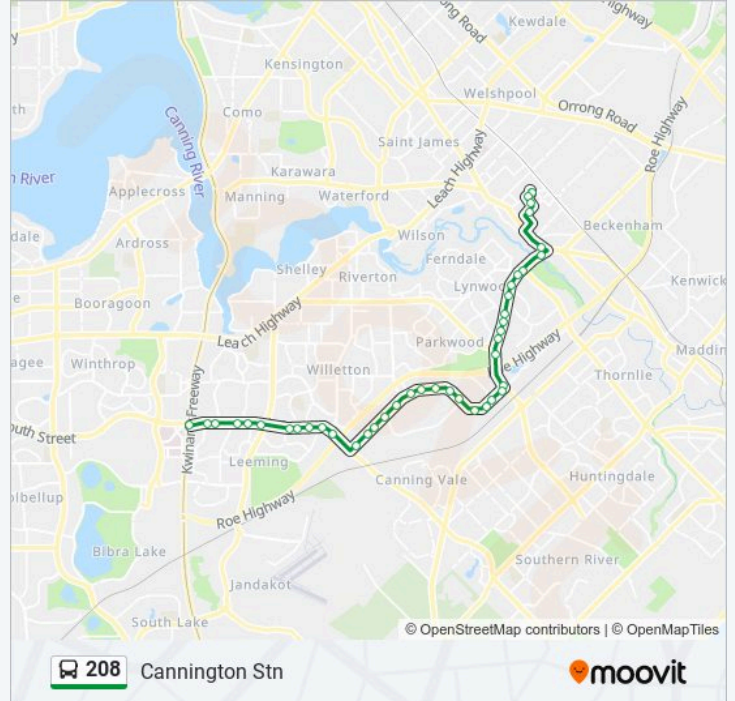

208 bus Info

Direction: Cannington Stn

Stops: 41

Trip Duration: 34 min

Line Summary:

Bannister Rd Before Canvale Rd

Bannister Rd After Magnet Rd

Bannister Rd Before Vulcan Rd

Bannister Rd Before Nicholson Rd

Nicholson Rd After Bannister Rd

Nicholson Rd After Roe Hwy

Nicholson Rd After High Rd

Nicholson Rd After Cameron St

Nicholson Rd After Petry St

Nicholson Rd Before Lynwood Av

Nicholson Rd Before Fleetwood Rd

Nicholson Rd After Brookman Av

Nicholson Rd After Montrose St

Nicholson Rd Before Spencer Rd

Nicholson Rd Before Woodloes St

Albany Hwy After Nicholson Rd

Grose Av Before Carousel Rd

Carousel Rd Before Cecil Av

Cecil Av After Carousel Rd

Cannington Stn

Direction: Murdoch Stn

40 stops

[VIEW LINE SCHEDULE](#)

Cannington Stn

Cecil Av Before Carousel Rd