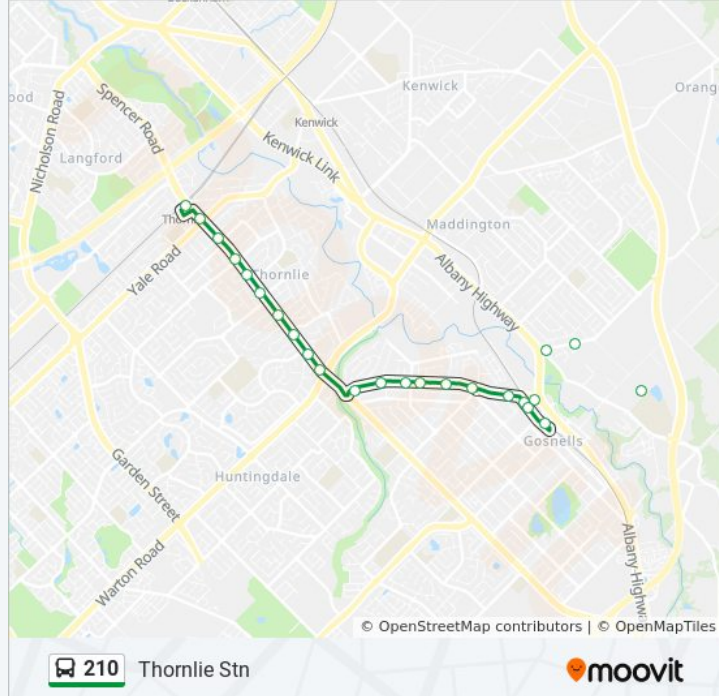

Spencer Rd After Hume Rd

Spencer Rd After Sandon Rd

Spencer Rd After Berehaven Av

Spencer Rd After Pembury Rd

Spencer Rd After Yale Rd

Thornlie Stn

210 bus time schedules and route maps are available in an offline PDF at moovitapp.com. Use the [Moovit App](#) to see live bus times, train schedule or subway schedule, and step-by-step directions for all public transit in Perth.

[About Moovit](#) • [MaaS Solutions](#) • [Supported Countries](#) • [Mooviter Community](#)

© 2024 Moovit - All Rights Reserved

Check Live Arrival Times