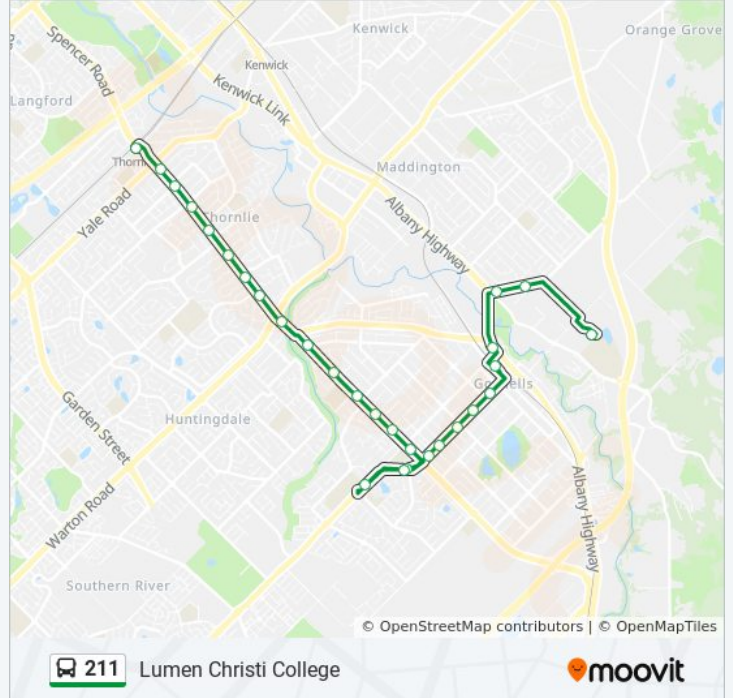

Direction: Gosnells Stn

21 stops

[VIEW LINE SCHEDULE](#)

- Thornlie Stn
- Spencer Rd After Yale Rd
- Spencer Rd After Vance St
- Spencer Rd Before Hughenden Dr
- Spencer Rd After Thornlie Av
- Spencer Rd Before Kenmare Av
- Spencer Rd After Glyndebourne Av
- Spencer Rd After Regal Dr
- Corfield St After Burslem Dr
- Corfield St After Fremantle Rd
- Corfield St Before Lyne St
- Corfield St After Lydd St
- Corfield St Before Glennis Cl
- Corfield St Before Astinal Dr
- Corfield St After Astinal Dr
- Dorothy St After Corfield St
- Dorothy St Before Lewin Ct
- Dorothy St After Keston Pl
- Dorothy St After Eudoria St
- Dorothy St After Terence St
- Gosnells Stn

211 bus Info

Direction: Lumen Christi College

Stops: 28

Trip Duration: 33 min

Line Summary:

Dorothy St After Corfield St
 Dorothy St Before Lewin Ct
 Dorothy St After Keston Pl
 Dorothy St After Eudoria St
 Dorothy St After Terence St
 Gosnells Stn
 Albany Hwy After Main St
 Gosnells Rd After Mills Rd
 Gosnells Rd Before Nantellis Rd
 College Access Stand 3

Direction: Thornlie Stn

27 stops

[VIEW LINE SCHEDULE](#)

College Access Stand 1
 Gosnells Rd After Nantellis Rd
 Gosnells Rd Before Mills Rd
 Fremantle Rd After Albany Hwy
 Wheatley St Before Walter St
 Gosnells Stn
 Dorothy St Before Terence St
 Dorothy St After Croft St
 Dorothy St Before Keston Pl
 Dorothy St After Lewin Ct
 Dorothy St After Digby St
 Corfield St After Southern River Rd
 Corfield St After Astinal Dr
 Corfield St After Glennis Cl
 Corfield St After Anaconda Dr
 Corfield St After Bardon Wy
 Corfield St After Kindred Pl
 Spencer Rd After Warton Rd

211 bus Info

Direction: Thornlie Stn

Stops: 27

Trip Duration: 17 min

Line Summary:

Spencer Rd Before Regal Dr

Spencer Rd After Grenadier Dr

Spencer Rd After Princeton Ct