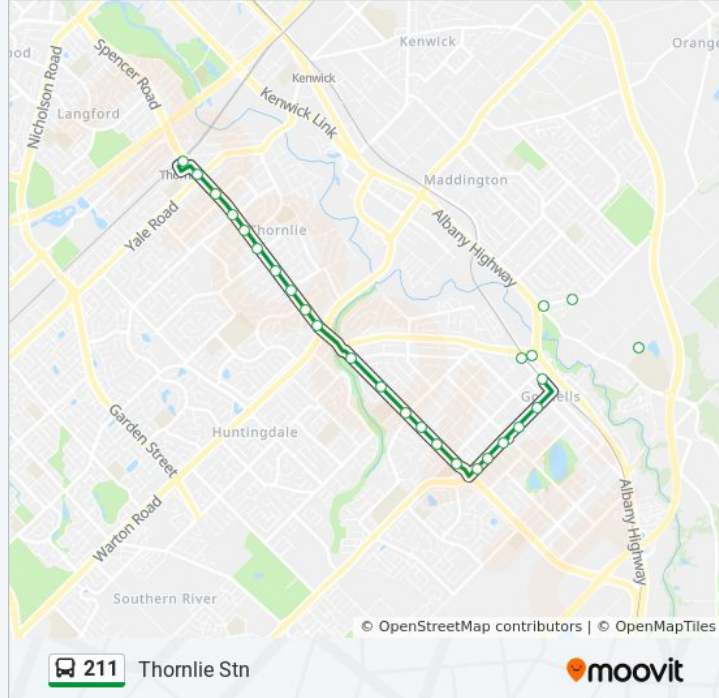

Direction: Gosnells Stn

21 stops

[VIEW LINE SCHEDULE](#)

- Thornlie Stn
- Spencer Rd After Yale Rd
- Spencer Rd After Vance St
- Spencer Rd Before Hughenden Dr
- Spencer Rd After Thornlie Av
- Spencer Rd Before Kenmare Av
- Spencer Rd After Glyndebourne Av
- Spencer Rd After Regal Dr
- Corfield St After Burslem Dr
- Corfield St After Fremantle Rd
- Corfield St Before Lyne St
- Corfield St After Lydd St
- Corfield St Before Glennis Cl
- Corfield St Before Astinal Dr
- Corfield St After Astinal Dr
- Dorothy St After Corfield St
- Dorothy St Before Lewin Ct
- Dorothy St After Keston Pl
- Dorothy St After Eudoria St
- Dorothy St After Terence St
- Gosnells Stn

Direction: Thornlie Stn

27 stops

[VIEW LINE SCHEDULE](#)

College Access Stand 1
 Gosnells Rd After Nantellis Rd
 Gosnells Rd Before Mills Rd
 Fremantle Rd After Albany Hwy
 Wheatley St Before Walter St
 Gosnells Stn
 Dorothy St Before Terence St
 Dorothy St After Croft St
 Dorothy St Before Keston Pl
 Dorothy St After Lewin Ct
 Dorothy St After Digby St
 Corfield St After Southern River Rd
 Corfield St After Astinal Dr
 Corfield St After Glennis Cl
 Corfield St After Anaconda Dr
 Corfield St After Bardon Wy
 Corfield St After Kindred Pl
 Spencer Rd After Warton Rd

211 bus Info

Direction: Thornlie Stn

Stops: 27

Trip Duration: 17 min

Line Summary:

Spencer Rd Before Regal Dr

Spencer Rd After Grenadier Dr

Spencer Rd After Princeton Ct

Spencer Rd After Hume Rd

Spencer Rd After Sandon Rd

Spencer Rd After Berehaven Av

Spencer Rd After Pembury Rd

Spencer Rd After Yale Rd

Thornlie Stn

211 bus time schedules and route maps are available in an offline PDF at moovitapp.com. Use the [Moovit App](#) to see live bus times, train schedule or subway schedule, and step-by-step directions for all public transit in Perth.