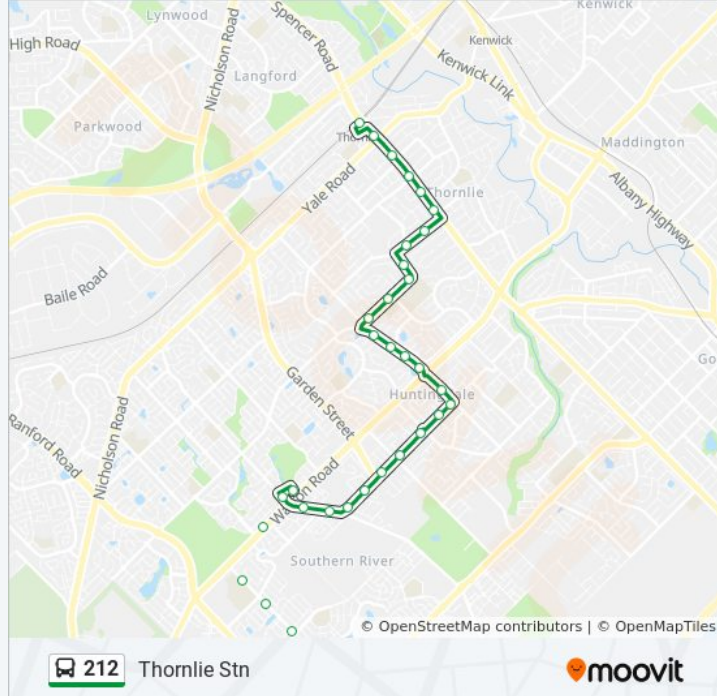

Holmes St Before Casablanca Av

Batman Rd After Warton Rd

Amherst Rd Before Warton Rd

Warton Rd After Barrett St

Furley Rd Before Jones Av

Furley Rd After Waterview Pde

Furley Rd After Silkwood St

Edencourt Dr After Furley Rd

Castlewood Pwy After Edencourt Dr

Direction: Thornlie Stn

34 stops

[VIEW LINE SCHEDULE](#)

Castlewood Pwy After Edencourt Dr

Edencourt Dr After Codrington St

Furley Rd Before Silkwood St

Furley Rd Before Waterview Pde

212 bus Info

Direction: Thornlie Stn

Stops: 34

Trip Duration: 19 min

Line Summary:

Huntingdale Rd Before Flowerwood Wy

Forest Lakes Dr After Warton Rd

Forest Lakes Dr After Lakeside Dr

Hume Rd After Ciulligan Rd

Spencer Rd After Hume Rd

Spencer Rd After Sandon Rd

Spencer Rd After Berehaven Av

Spencer Rd After Pembury Rd

Spencer Rd After Yale Rd

Thornlie Stn

212 bus time schedules and route maps are available in an offline PDF at moovitapp.com. Use the [Moovit App](#) to see live bus times, train schedule or subway schedule, and step-by-step directions for all public transit in Perth.