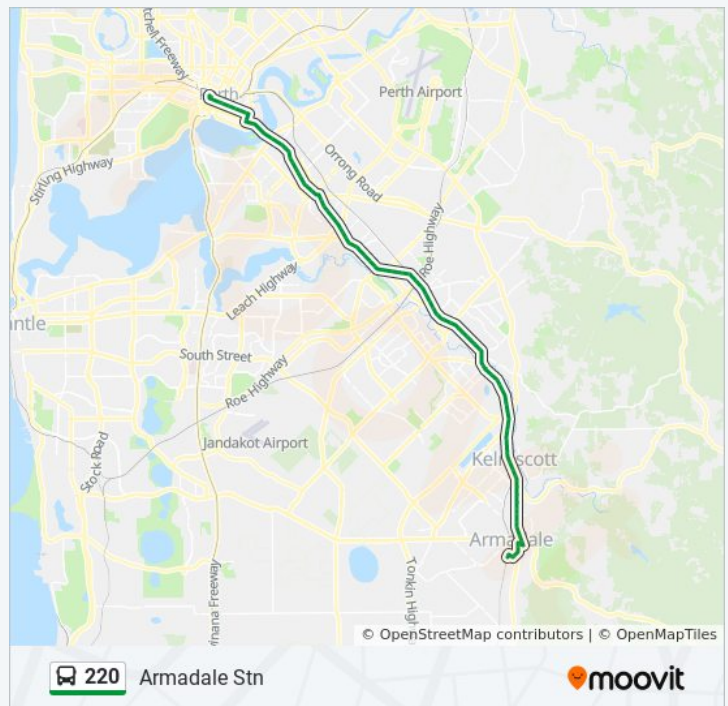

Albany Hwy After Tate St

Albany Hwy After John St

Albany Hwy After Alexandra Pl

Albany Hwy Before Mills St

Albany Hwy Before Hamilton St

Albany Hwy Before Mallard Wy

Albany Hwy Before George Wy

Albany Hwy Before Fletcher St

Albany Hwy Carousel Shop Ctr

Albany Hwy Before Station St

Albany Hwy After Station St

Tuesday	6:33 AM - 6:30 PM
Wednesday	6:33 AM - 6:30 PM
Thursday	6:33 AM - 6:30 PM
Friday	8:18 AM - 6:18 PM
Saturday	8:18 AM - 6:18 PM

### 220 bus Info

**Direction:** Armadale Stn

**Stops:** 83

**Trip Duration:** 74 min

**Line Summary:**

Albany Hwy After Nicholson Rd

Albany Hwy Before Clapham St

Albany Hwy After Beckenham St