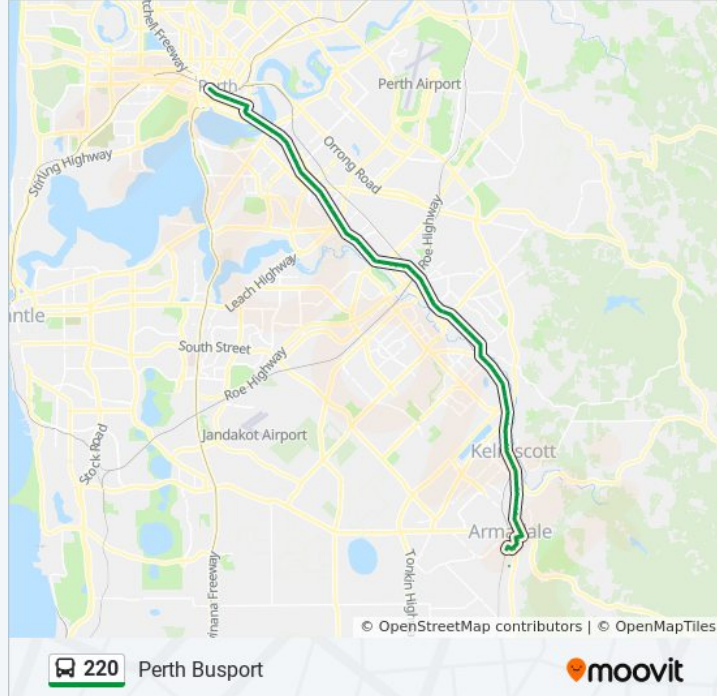

**220 bus Info**

**Direction:** Perth Busport

**Stops:** 89

**Trip Duration:** 76 min

**Line Summary:**

Albany Hwy After Valentine Rd

Albany Hwy After Foster Rd

Albany Hwy After Church St

Albany Hwy After Kenwick Link

Albany Hwy After Ozich Ct

Albany Hwy Before Liddelow St

Albany Hwy After Cooper Av

Albany Hwy After Royal St

Albany Hwy After Roe Hwy

Albany Hwy After Ladywell St

Albany Hwy After Harris St

Albany Hwy After Beckenham St

Albany Hwy After Clapham St

Albany Hwy Before Highbury Cr

Albany Hwy After Nicholson Rd

Albany Hwy Before River Rd

Albany Hwy After Liege St

Albany Hwy - Carousel Shopping Ctr

Albany Hwy After Mason St

Albany Hwy After Wharf St

Albany Hwy After Manning Rd

Albany Hwy After Hamilton St

Albany Hwy After Burton St

Albany Hwy After Leach Hwy

Albany Hwy After Bedford St

Albany Hwy After Coolgardie St

Albany Hwy After Walpole St