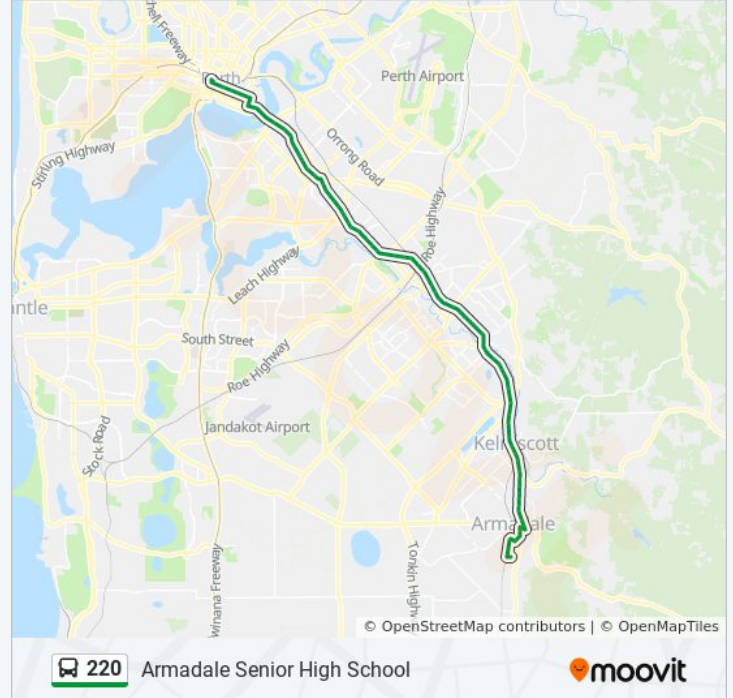

**220 bus Info**

**Direction:** Armadale Senior High School

**Stops:** 83

**Trip Duration:** 73 min

**Line Summary:**

Albany Hwy Before Walpole St

Albany Hwy After Tate St

Albany Hwy After John St

Albany Hwy After Wanaping Rd

Albany Hwy Before Liddelow St

Albany Hwy Before Ozich Ct

Albany Hwy After Austin Av

Albany Hwy After Herbert St

Albany Hwy Before Kelvin Rd

Albany Hwy Before Dalziell St

Albany Hwy Before Burwash Pl

Albany Hwy After the Crescent

Albany Hwy Before Helm St

Albany Hwy Before Pitchford Av

Albany Hwy Before Gosnells Rd

Albany Hwy Before Dorothy St

Albany Hwy Before Gerald St

Albany Hwy After Clara St  
Albany Hwy After Verna St  
Albany Hwy Before Vera St  
Albany Hwy After Manning Av  
Albany Hwy Before Tonkin Hwy  
Albany Hwy After Tonkin Hwy  
Albany Hwy Before Lake Rd  
Albany Hwy After Lake Rd  
Albany Hwy Before Centre Rd  
Albany Hwy After Turner Pl  
Albany Hwy - Kelmscott Stargate Shopping Ctr  
Albany Hwy After Denny Av  
Albany Hwy Before Church St  
Albany Hwy After Rundle St  
Albany Hwy Before Lefroy Rd  
Albany Hwy After Ecko Rd  
Albany Hwy Armadale Kelmscott Hospital  
Albany Hwy Before Carawatha Av  
Albany Hwy After Caroline St  
Albany Hwy Before Clarence Rd  
Albany Hwy After Brian St  
Albany Hwy Before Derry Av  
Armadale Rd Before Church Av  
Church Av After Jull St  
Church Av After Third Av  
Fourth Rd After Church Av  
Armadale Stn  
School Rd Armadale Snr High Sch

**Direction: Armadale Stn**

83 stops

[VIEW LINE SCHEDULE](#)

Perth Busport

**220 bus Time Schedule**

Armadale Stn Route Timetable:

Sunday	8:18 AM - 6:18 PM
Monday	8:18 AM - 6:18 PM

Wellington St Perth Stn Eastbound