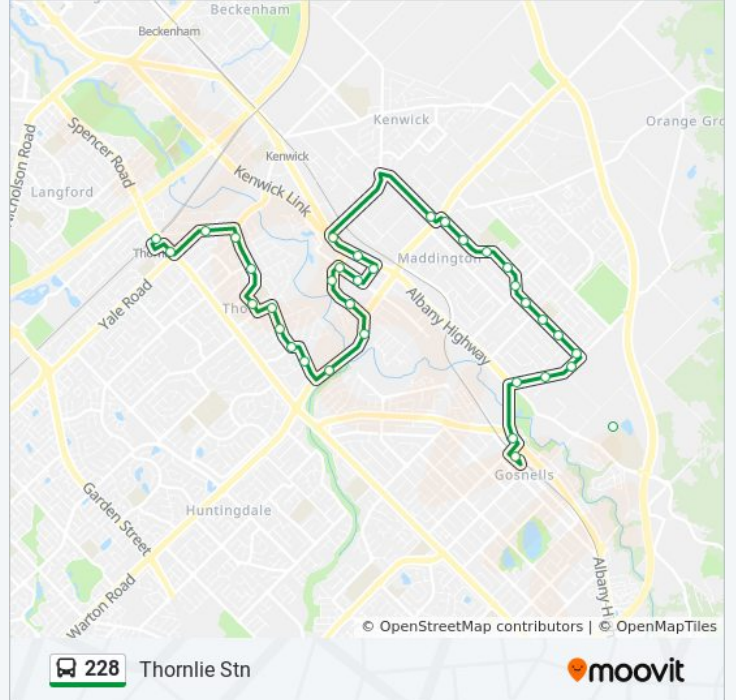

Direction: Gosnells Stn

36 stops

[VIEW LINE SCHEDULE](#)

- Thornlie Stn
- Spring Rd Before Coops Av
- Thornlie Av After Spring Rd
- Thornlie Av After Bernice Wy
- Thornlie Av After Ravenhill Rd
- Culross Av Before Churchdown St
- Connemara Dr After Cranwell St
- Tullamore Av Before Kenmare Av
- Tullamore Av Before Glyndebourne Av
- Bardwell St Before Denham Wy
- Burslem Dr Thornlie Tafe
- Burslem Dr Before Olga Rd
- Burslem Dr After Olga Rd
- Burslem Dr Before Heron Pl
- Attfield St After Burslem Dr
- Attfield St After Herbert St
- Attfield St Before Olga Rd
- Kelvin Rd After Albany Hwy
- Kelvin Rd After Canning Park Av
- Kelvin Rd After Lower Park Rd
- Westfield St After Kelvin Rd
- Westfield St Before Haffner Ct

228 bus Info

Direction: Maddington Stn

Stops: 16

Trip Duration: 13 min

Line Summary:

Kelvin Rd After the Crescent

Direction: Thornlie Stn

34 stops

228 bus Info

Direction: Thornlie Stn

Stops: 34

Trip Duration: 31 min

Line Summary:

Attfield St After Blackburn St

Attfield St Before Burslem Dr

Burslem Dr After Heron Pl

Culross Av After Churchdown St

Thornlie Av Before Berehaven Av

Thornlie Av Before Spring Rd

Spring Rd Before Yale Rd

Spencer Rd After Yale Rd

Thornlie Stn

228 bus time schedules and route maps are available in an offline PDF at moovitapp.com. Use the [Moovit App](#) to see live bus times, train schedule or subway schedule, and step-by-step directions for all public transit in Perth.