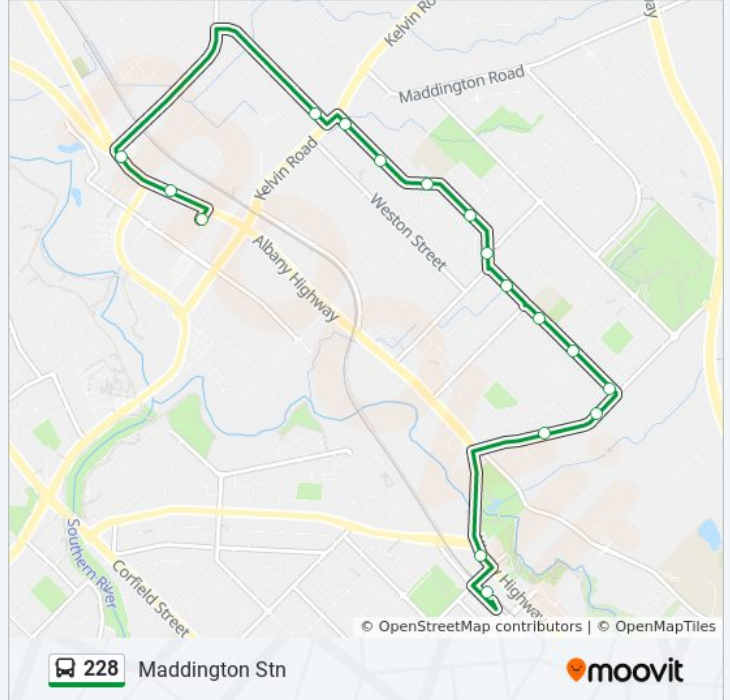

228 bus Info

Direction: Gosnells Stn

Stops: 36

Trip Duration: 27 min

Line Summary:

Westfield St After Nola Pl
 Westfield St After Rayne St
 Westfield St After Carabeen Rd
 Westfield St After Vanda Pl
 Westfield St After Pitchford Av
 Westfield St After Watsonia St
 Westfield St Before Gosnells Rd
 Gosnells Rd Before Teak Wy
 College Access Stand 4
 Gosnells Rd After Nantellis Rd
 Gosnells Rd Before Mills Rd
 Fremantle Rd After Albany Hwy
 Wheatley St Before Walter St
 Gosnells Stn

228 bus Info

Direction: Maddington Stn

Stops: 16

Trip Duration: 13 min

Line Summary:

Kelvin Rd After the Crescent

Direction: Thornlie Stn

34 stops

[VIEW LINE SCHEDULE](#)

Gosnells Stn

Albany Hwy After Main St

Gosnells Rd After Mills Rd

Gosnells Rd Before Nantellis Rd

College Access Stand 4

Gosnells Rd After Teak Wy

Westfield St After Gosnells Rd

228 bus Info

Direction: Thornlie Stn

Stops: 34

Trip Duration: 31 min

Line Summary:

Attfield St After Blackburn St

Attfield St Before Burslem Dr

Burslem Dr After Heron Pl