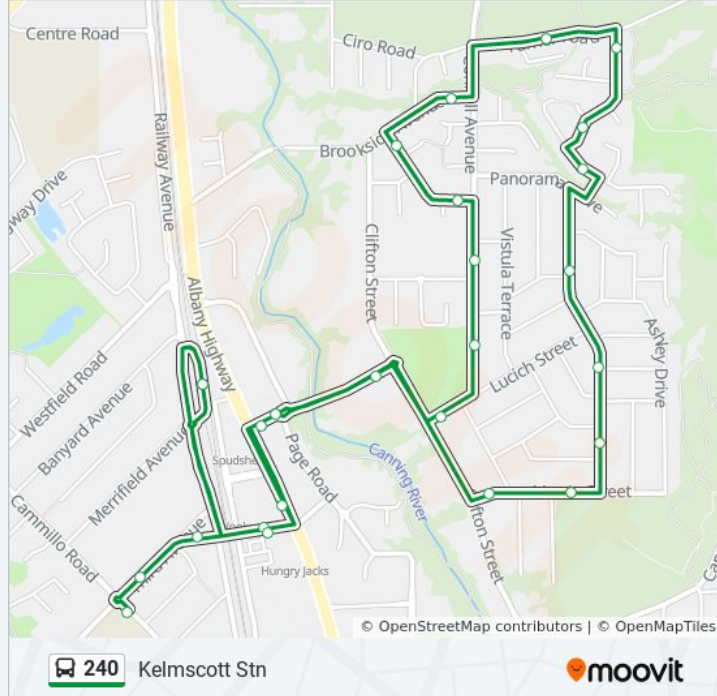

Direction: Kelmscott

24 stops

[VIEW LINE SCHEDULE](#)

Kelmscott Stn
Davis Rd Before Albany Hwy
Albany Hwy After Davis Rd
Gilwell Av After Albany Hwy
Martin St After Clifton St
Martin St After Marmion St
Merilee Tce After Peter St
Merilee Tce After Nash St
Merilee Tce After Arnel St
Morundah Pl After Bega St
Taronga Dr After Morundah Pl
Taronga Dr Before Turner Rd
Turner Rd After Taronga Pl
Brookside Av After Connell Av
Blackburne Dr After Brookside Av
Blackburne Dr Before Connell Av
Connell Av After Princeton St
Connell Av After Melody St
Lucich St After Charles St
Gilwell Av After Clifton St
Gilwell Av After Page Rd
Davis Rd After Albany Hwy

Martin St After Clifton St

Martin St After Marmion St

Merilee Tce After Peter St

Merilee Tce After Nash St

Merilee Tce After Arnel St

Morundah Pl After Bega St

Taronga Dr After Morundah Pl

Taronga Dr Before Turner Rd

240 bus Info

Direction: Kelmscott Stn

Stops: 26

Trip Duration: 21 min

Line Summary:

Blackburne Dr Before Connell Av

Connell Av After Princeton St

Connell Av After Melody St

Lucich St After Charles St

Gilwell Av After Clifton St

Gilwell Av After Page Rd

Davis Rd After Albany Hwy

Kelmscott Stn

240 bus time schedules and route maps are available in an offline PDF at moovitapp.com. Use the [Moovit App](#) to see live bus times, train schedule or subway schedule, and step-by-step directions for all public transit in Perth.