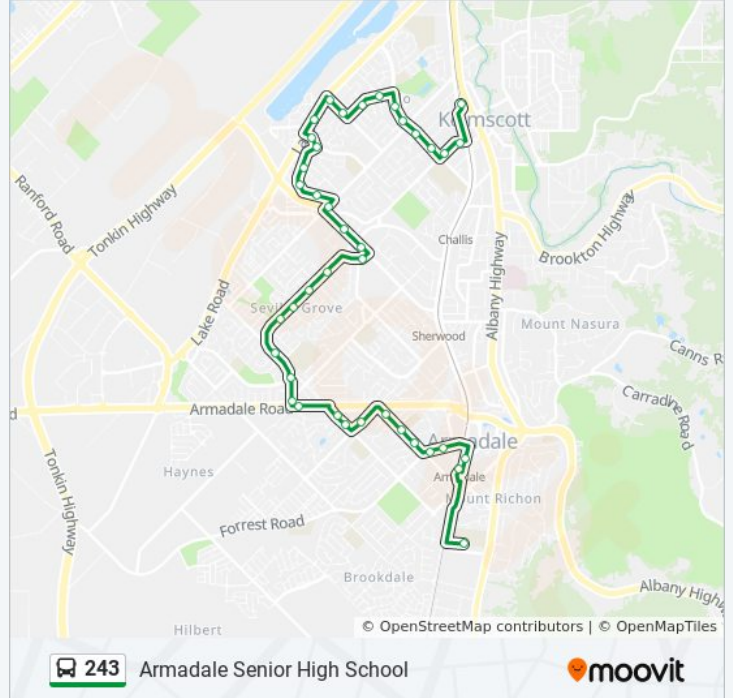

Direction: Armadaale Senior High School

39 stops

[VIEW LINE SCHEDULE](#)

- Kelmscott Stn
- Third Av After Railway Av
- Third Av Before Cammillo Rd
- Cammillo Rd Before Merrifield Av
- Cammillo Rd After Arbour Pl
- Cammillo Rd After Westfield Rd
- Cammillo Rd After Redtingle Rd
- O'Sullivan Dr After Banksia Rd
- O'Sullivan Dr Before Waratah Dr
- Ypres Rd After Cobham Wy
- Ypres Rd Before Lake Rd
- Lake Rd Before Regatta Bvd
- Baxendale Wy Before Huxley Ct
- Grovelands Dr After Beechcroft Pl
- Grovelands Dr After Shetland Rd
- Grovelands Dr After Faraday St
- Westfield Rd Before Grovelands Wy
- Champion Dr After Trangie Wy
- Champion Dr After Gillam Dr
- Seville Dr After Champion Dr
- Seville Dr Before Tiree St
- Seville Dr Before Morgan Rd

243 bus Info

Direction: Armadaale Senior High School

Stops: 39

Trip Duration: 33 min

Line Summary:

Seville Dr After Westfield Rd
 Seville Dr After Tickle Rd
 Seville Dr Before Chidzey Dr
 Seville Dr Before Strawberry Dr
 Seville Dr Before Armadale Rd
 Armadale Rd After Seville Dr
 Seventh Rd After Tarrawan Rd
 Seventh Rd After Cudal Pl
 Gribble Av After Cohuna Dr
 Fifth Rd After Dale Rd
 Fifth Rd Before Robin Hood Av
 Fifth Rd After Locksley Av
 Forrest Rd After Fifth Rd
 Forrest Rd After Dale Rd
 Commerce Av After Third Rd
 Armadale Stn
 School Rd Armadale Snr High Sch

Direction: Armadale Stn

40 stops

[VIEW LINE SCHEDULE](#)

Kelmscott Stn
 Third Av After Railway Av
 Third Av Before Cammillo Rd
 Cammillo Rd Before Merrifield Av
 Cammillo Rd After Arbour Pl
 Cammillo Rd After Westfield Rd
 Cammillo Rd After Redtingle Rd
 Cammillo Rd After Osullivan Dr
 Banksia Rd After Cammillo Rd
 Banksia Rd Before Community Dr
 O'Sullivan Dr After Banksia Rd
 O'Sullivan Dr Before Waratah Dr

243 bus Info

Direction: Armadale Stn

Stops: 40

Trip Duration: 25 min

Line Summary:

Ypres Rd After Cobham Wy

Ypres Rd Before Lake Rd

Lake Rd Before Regatta Bvd