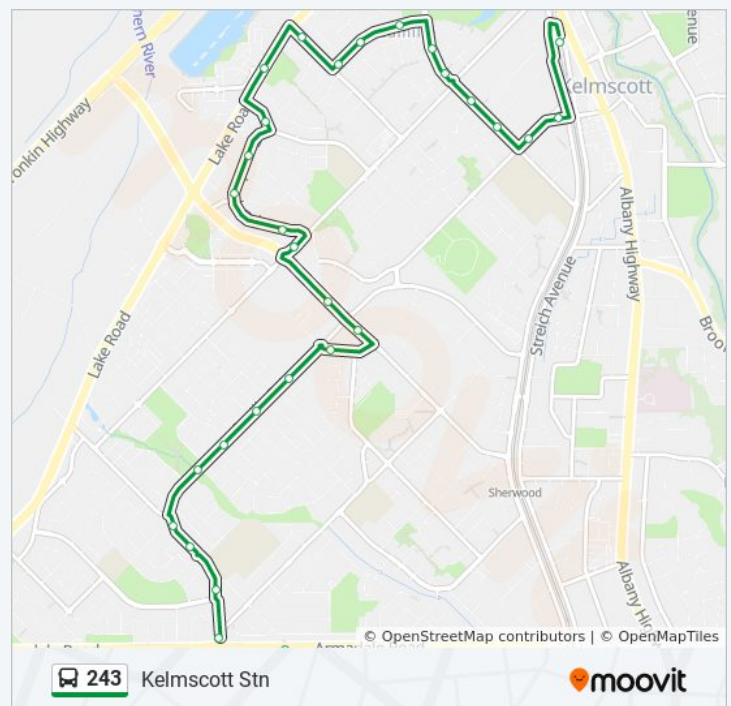

Commerce Av Before Third Rd

Forrest Rd After Tudor Rd

Fifth Rd After Marian Av

Robin Hood Av After Fifth Rd

Fifth Rd After Robin Hood Av

Fifth Rd Before Edgeroi Wy

Gribble Av After Tarrawan Rd

Seventh Rd After Gribble Av

Seventh Rd Before Kiama Rd

Armadale Rd After Seventh Rd

Seville Dr Before Braemore St

Seville Dr After Strawberry Dr

Seville Dr After Chidzey Dr

Seville Dr Before Poad St

Seville Dr Before Ticklie Rd

Seville Dr Before Westfield Rd

Seville Dr After Morgan Rd

Seville Dr After Tiree St

Seville Dr After Gillam Dr

Champion Dr After Seville Dr

Champion Dr After Gillam Dr

Westfield Rd After Grovelands Wy

Grovelands Dr After Berala Ct

Grovelands Dr After Shetland Rd

Grovelands Dr After Beechcroft Pl

Baxendale Wy Before Huxley Ct

Lake Rd After Regatta Bvd

Ypres Rd After Lake Rd

O'Sullivan Dr After Ypres Rd

O'Sullivan Dr After Waratah Dr

O'Sullivan Dr After Amanda Dr

Banksia Rd After Community Dr

Banksia Rd Before Lantana Wy

Tuesday	5:02 AM - 6:19 PM
Wednesday	5:02 AM - 6:19 PM
Thursday	5:02 AM - 6:19 PM
Friday	Not Operational
Saturday	8:00 AM - 6:04 PM

243 bus Info

Direction: Kelmscott Stn

Stops: 42

Trip Duration: 27 min

Line Summary: