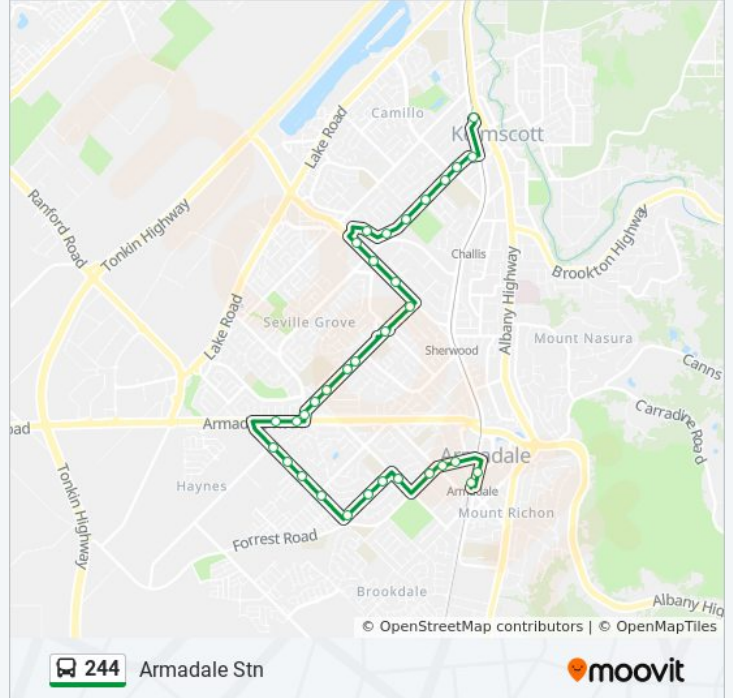

Direction: Armadale

12 stops

[VIEW LINE SCHEDULE](#)

- Armadale Stn
- Commerce Av Before Third Rd
- Forrest Rd After Tudor Rd
- Forrest Rd After Fifth Rd
- Seventh Rd After Angelo St
- Dawson St After Grealis St
- Dawson St Before Egan St
- Dawson St After Oscar St
- Eighth Rd Before Gribble Av
- Eighth Rd After Gynea Ct
- Eighth Rd After Tillinga St
- Eighth Rd After Girraween St

244 bus Info

Direction: Armadale

Stops: 12

Trip Duration: 6 min

Line Summary:

Direction: Armadale Stn

33 stops

[VIEW LINE SCHEDULE](#)

244 bus Info

Direction: Armadale Stn

Stops: 33

Trip Duration: 24 min

Line Summary:

Armadale Rd After Seville Dr
 Armadale Rd Before Eighth Rd
 Eighth Rd After Wollaston Av
 Eighth Rd Before Tillinga St
 Eighth Rd Before Gynea Ct
 Eighth Rd After Gribble Av
 Dawson St After Eighth Rd
 Dawson St After Egan St
 Dawson St Before Grealis St
 Seventh Rd After Devereux St
 Forrest Rd After Anham St
 Forrest Rd After Fifth Rd
 Forrest Rd After Dale Rd
 Commerce Av After Third Rd
 Armadale Stn

Direction: Kelmscott Stn

32 stops

[VIEW LINE SCHEDULE](#)

Armadale Stn
 Commerce Av Before Third Rd
 Forrest Rd After Tudor Rd
 Forrest Rd After Fifth Rd
 Seventh Rd After Angelo St
 Dawson St After Grealis St
 Dawson St Before Egan St
 Dawson St After Oscar St
 Eighth Rd Before Gribble Av
 Eighth Rd After Gynea Ct
 Eighth Rd After Tillinga St
 Eighth Rd After Girraween St
 Armadale Rd Before Seville Dr
 Seville Dr Before Braemore St