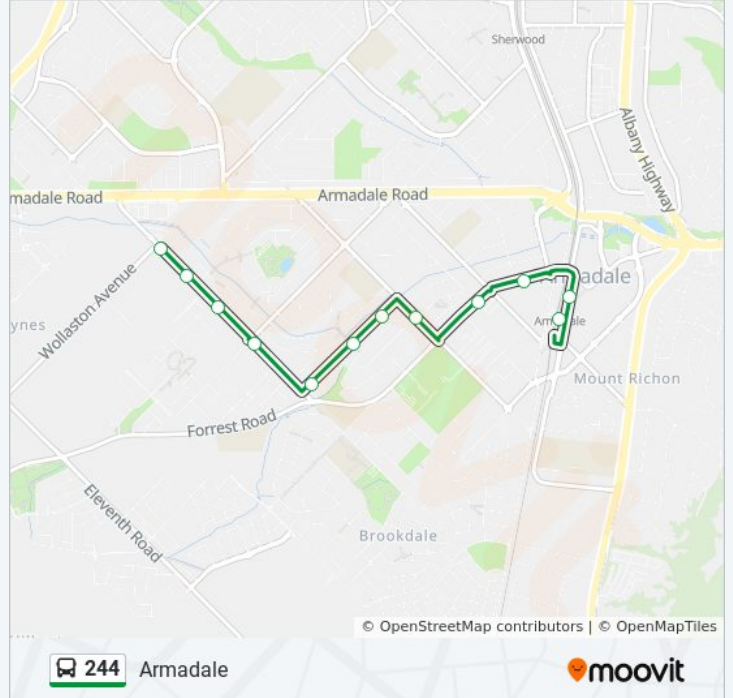

244

Armadale Stn - Kelmscott Stn

Get The App

The 244 bus line (Armadale Stn - Kelmscott Stn) has 3 routes. For regular weekdays, their operation hours are: (1) Armadale: 7:26 PM(2) Armadale Stn: 5:37 AM - 6:20 PM(3) Kelmscott Stn: 5:05 AM - 6:48 PM
Use the Moovit App to find the closest 244 bus station near you and find out when is the next 244 bus arriving.

Direction: Armadale

12 stops

[VIEW LINE SCHEDULE](#)

- Armadale Stn
- Commerce Av Before Third Rd
- Forrest Rd After Tudor Rd
- Forrest Rd After Fifth Rd
- Seventh Rd After Angelo St
- Dawson St After Grealis St
- Dawson St Before Egan St
- Dawson St After Oscar St
- Eighth Rd Before Gribble Av
- Eighth Rd After Gynea Ct
- Eighth Rd After Tillinga St
- Eighth Rd After Girraween St

244 bus Info

Direction: Armadale

Stops: 12

Trip Duration: 6 min

Line Summary:

Direction: Armadale Stn

33 stops

[VIEW LINE SCHEDULE](#)

244 bus Info

Direction: Armadale Stn

Stops: 33

Trip Duration: 24 min

Line Summary:

Armadale Rd After Seville Dr
 Armadale Rd Before Eighth Rd
 Eighth Rd After Wollaston Av
 Eighth Rd Before Tillinga St
 Eighth Rd Before Gynea Ct
 Eighth Rd After Gribble Av
 Dawson St After Eighth Rd
 Dawson St After Egan St
 Dawson St Before Grealis St
 Seventh Rd After Devereux St
 Forrest Rd After Anham St
 Forrest Rd After Fifth Rd
 Forrest Rd After Dale Rd
 Commerce Av After Third Rd
 Armadale Stn