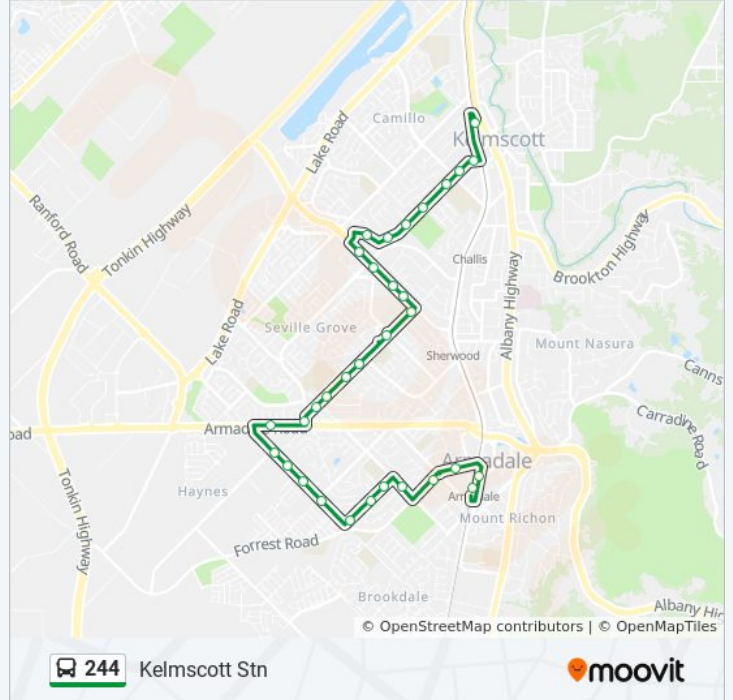

Direction: Armadale

12 stops

[VIEW LINE SCHEDULE](#)

- Armadale Stn
- Commerce Av Before Third Rd
- Forrest Rd After Tudor Rd
- Forrest Rd After Fifth Rd
- Seventh Rd After Angelo St
- Dawson St After Grealis St
- Dawson St Before Egan St
- Dawson St After Oscar St
- Eighth Rd Before Gribble Av
- Eighth Rd After Gynea Ct
- Eighth Rd After Tillinga St
- Eighth Rd After Girraween St

244 bus Info

Direction: Armadale Stn

Stops: 33

Trip Duration: 24 min

Line Summary:

Armadale Rd After Seville Dr
 Armadale Rd Before Eighth Rd
 Eighth Rd After Wollaston Av
 Eighth Rd Before Tillinga St
 Eighth Rd Before Gynea Ct
 Eighth Rd After Gribble Av
 Dawson St After Eighth Rd
 Dawson St After Egan St
 Dawson St Before Grealis St
 Seventh Rd After Devereux St
 Forrest Rd After Anham St
 Forrest Rd After Fifth Rd
 Forrest Rd After Dale Rd
 Commerce Av After Third Rd
 Armadale Stn

Direction: Kelmscott Stn

32 stops

[VIEW LINE SCHEDULE](#)

Armadale Stn
 Commerce Av Before Third Rd
 Forrest Rd After Tudor Rd
 Forrest Rd After Fifth Rd
 Seventh Rd After Angelo St
 Dawson St After Grealis St
 Dawson St Before Egan St
 Dawson St After Oscar St
 Eighth Rd Before Gribble Av
 Eighth Rd After Gynea Ct
 Eighth Rd After Tillinga St
 Eighth Rd After Girraween St
 Armadale Rd Before Seville Dr
 Seville Dr Before Braemore St

244 bus Info

Direction: Kelmscott Stn

Stops: 32

Trip Duration: 26 min

Line Summary:

Braemore St Before Dewar St
Braemore St After Firetail Ct
Braemore St Before Skua Gr
Braemore St Before Toorak Rd
Williams Rd After Braemore St
Williams Rd Before Champion Dr
Champion Dr After Williams Rd
Champion Dr After Keira St
Champion Dr After Seville Dr
Champion Dr After Gillam Dr
Third Av After Detling Ct
Third Av After Hollybush Wy
Third Av Before Kidbroke Pl
Third Av Before Shawfield St
Third Av Before Cammillo Rd
Third Av After Cammillo Rd
Third Av Before Railway Av
Kelmscott Stn