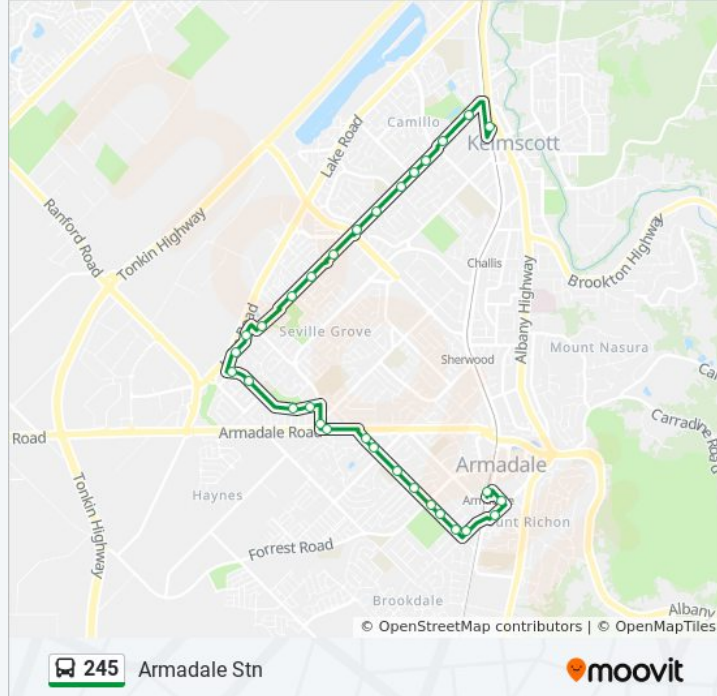

 245

Armadale Stn - Kelmscott Stn

Get The App

The 245 bus line (Armadale Stn - Kelmscott Stn) has 2 routes. For regular weekdays, their operation hours are:
 (1) Armadale Stn: 8:07 AM - 6:01 PM (2) Kelmscott Stn: 7:43 AM - 6:37 PM
 Use the Moovit App to find the closest 245 bus station near you and find out when is the next 245 bus arriving.

Direction: Armadale Stn

29 stops

[VIEW LINE SCHEDULE](#)

- Kelmscott Stn
- Westfield Rd After Excalibur Cir
- Westfield Rd After Cullen Ct
- Westfield Rd After Sapling Wy
- Westfield Rd After Elm Cl
- Westfield Rd After Ypres Rd
- Westfield Rd After Clenham Wy
- Westfield Rd Before Grovelands Wy
- Westfield Rd Before Glenfin Rd
- Westfield Rd Before Starlight Pass
- Hesketh Av After Westfield Rd
- Hesketh Av After Teal Brook Cir
- San Jacinta Rd After Sepal Cl
- San Jacinta Rd After Hansen Rd
- Strawberry Dr Before Silverhill Loop
- Strawberry Dr After Imperial Ct
- Strawberry Dr Before Fortunella Gr
- Strawberry Dr After Minneola Rd
- Seville Dr Before Armadale Rd
- Armadale Rd After Seville Dr
- Seventh Rd After Tarrawan Rd
- Seventh Rd After Cudal Pl

245 bus Info

Direction: Armadale Stn

Stops: 29

Trip Duration: 23 min

Line Summary:

Seventh Rd Before Brookdale Dr
 Seventh Rd After Devereux St
 Seventh Rd After Forrest Rd
 Seventh Rd Before Devonshire Tce
 Seventh Rd Before Bowden Pl
 Church Av After Seventh Rd
 Armadale Stn

Direction: Kelmscott Stn

28 stops

[VIEW LINE SCHEDULE](#)

Armadale Stn
 Church Av Before Seventh Rd
 Seventh Rd After Bowden Pl
 Seventh Rd After Devonshire Tce
 Seventh Rd Before Forrest Rd
 Seventh Rd After Angelo St
 Seventh Rd After Brookdale Dr
 Seventh Rd After Gribble Av
 Seventh Rd Before Kiama Rd
 Armadale Rd After Seventh Rd
 Seville Dr Before Braemore St
 Strawberry Dr After Seville Dr
 Strawberry Dr After Fortunella Gr
 Strawberry Dr After Orange Gr
 Strawberry Dr Before San Jacinta Rd
 San Jacinta Rd Before Hansen Rd
 San Jacinta Rd Before Sepal Cl
 Hesketh Av Before Dunn Cl