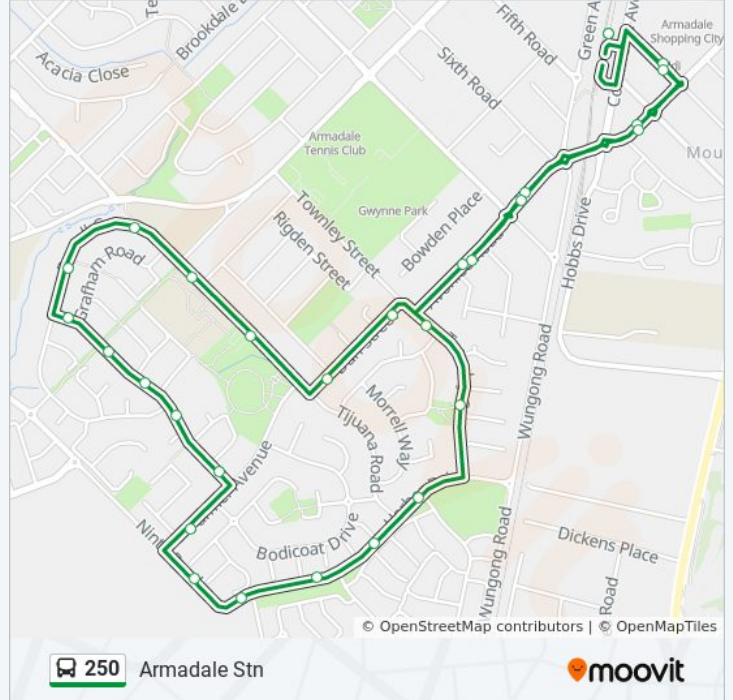

## Direction: Armadale Stn

25 stops

[VIEW LINE SCHEDULE](#)

- Armadale Stn
- Church Av Before Seventh Rd
- Avonlee Rd After Stepney Rd
- Duri St After Townley St
- Duri St After Pelham St
- Tijuana Rd After Farmer Av
- Tijuana Rd After Mornington St
- Powell Cr After Grafham Rd
- Powell Cr Before Chadwick Pde
- Chadwick Pde After Powell Cr
- Chadwick Pde After Grafham Rd
- Chadwick Pde After Emu Rd
- Chadwick Pde After Powell Cr
- Chadwick Pde After Kestrel Cir
- Farmer Av Before Wallaby Pl
- Ninth Rd Before Harber Dr
- Harber Dr After Ninth Rd
- Harber Dr After Avocet St
- Harber Dr Before Tijuana Rd
- Harber Dr After Tijuana Rd
- Townley St After Brixey Ct
- Townley St After Cambell Rd

## 250 bus Info

**Direction:** Armadale Stn

**Stops:** 25

**Trip Duration:** 20 min

**Line Summary:**

Avonlee Rd After Anton St

Church Av After Seventh Rd

Armadale Stn