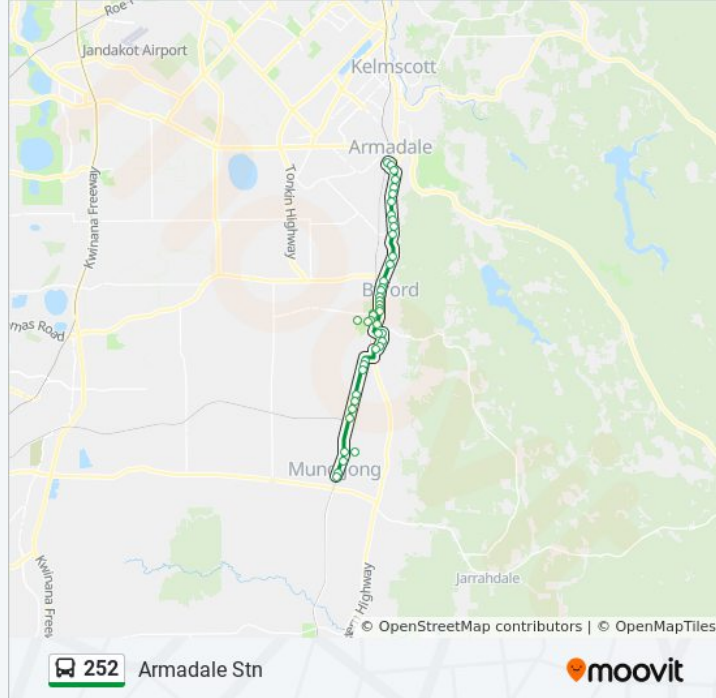

South Western Hwy After Clara St

South Western Hwy Before Evans Wy

South Western Hwy After Evans Wy

South Western Hwy After Larsen Rd

South Western Hwy Before Stanley Rd

South Western Hwy Before Thomas Rd

South Western Hwy Before Butcher Rd

South Western Hwy After Butcher Rd

South Western Hwy Before Eleventh Rd

South Western Hwy After Mitchell St

South Western Hwy Before Moore St

South Western Hwy Before Rails Cr

South Western Hwy After Stone St

South Western Hwy After Dickens Pl

South Western Hwy After Talus Dr

South Western Hwy Armadale Snr High Sch

William St After South Western Hwy

Fourth Rd After Church Av

Armadale Stn

Direction: Mundijong

36 stops

[VIEW LINE SCHEDULE](#)

Armadale Stn

Fourth Rd - Armadale City Shop Cntr

William St Before South Western Hwy

South Western Hwy Before Burndale Rd

South Western Hwy Before Talus Dr

South Western Hwy Before Keates Rd