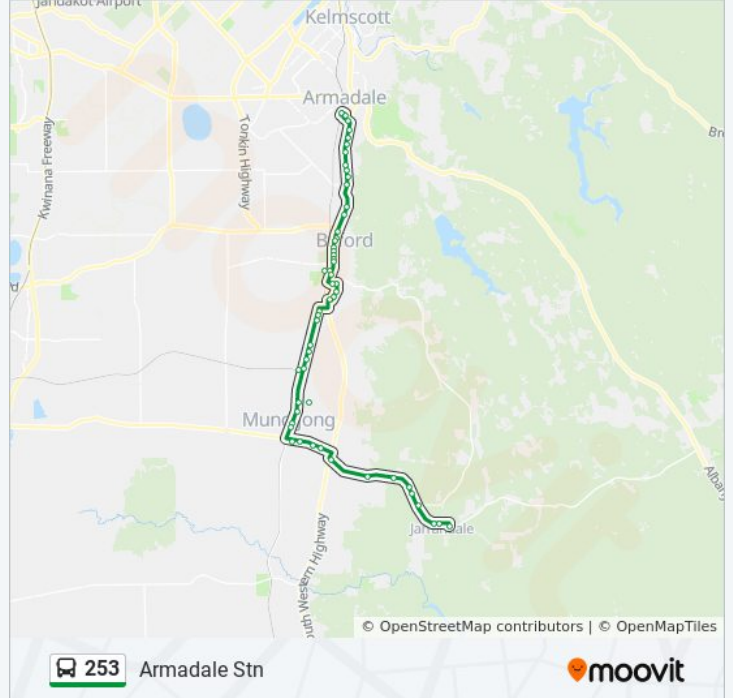

 253

Armadale Stn - Kingsbury Dr Before Jacaranda Av

[Get The App](#)

The 253 bus line (Armadale Stn - Kingsbury Dr Before Jacaranda Av) has 3 routes. For regular weekdays, their operation hours are:

(1) Armadale Stn: 6:23 AM - 7:58 AM (2) Jarrahdale: 3:36 PM - 5:16 PM (3) Jarrahdale General Store: 3:00 PM - 4:07 PM  
Use the Moovit App to find the closest 253 bus station near you and find out when is the next 253 bus arriving.

**Direction: Armadale Stn**  
62 stops  
[VIEW LINE SCHEDULE](#)

**253 bus Time Schedule**  
Armadale Stn Route Timetable:

Sunday	Not Operational
Monday	Not Operational
Tuesday	6:23 AM - 7:22 AM
Wednesday	6:23 AM - 7:58 AM
Thursday	6:23 AM - 7:58 AM
Friday	Not Operational
Saturday	6:57 AM

**253 bus Info**  
**Direction:** Armadale Stn  
**Stops:** 62  
**Trip Duration:** 40 min  
**Line Summary:**

Paterson St After Tonkin St  
Paterson St Before Keirnan St  
Tinspar Av After Skyline Bvd  
Soldiers Rd After Bishop Rd  
Soldiers Rd After Norman Rd  
Soldiers Rd Before Karbro Dr  
Soldiers Rd After Karbro Dr  
Soldiers Rd After Redcliffe Rd  
Soldiers Rd Before Daisy Rd  
Soldiers Rd Before Cardup Siding Rd  
Clondyke Dr After South Western Hwy  
Benalla Cr After Limpet Wy  
Benalla Cr Before Bandin Wy  
Wilaring St After Benalla Cr  
Wilaring St Before Diamantina Bvd  
South Western Hwy Before Nettleton Rd  
Abernethy Rd After Soldiers Rd  
Mead St After Warrington Rd  
Mead St Before Gordin Way  
Gordin Way Byford Secondary College Stand 3  
South Western Hwy After Clifton St  
South Western Hwy After Blytheswood Av  
South Western Hwy After Clara St  
South Western Hwy Before Evans Wy  
South Western Hwy After Evans Wy  
South Western Hwy After Larsen Rd  
South Western Hwy Before Stanley Rd  
South Western Hwy Before Thomas Rd  
South Western Hwy Before Butcher Rd  
South Western Hwy After Butcher Rd  
South Western Hwy Before Eleventh Rd  
South Western Hwy After Mitchell St  
South Western Hwy Before Moore St