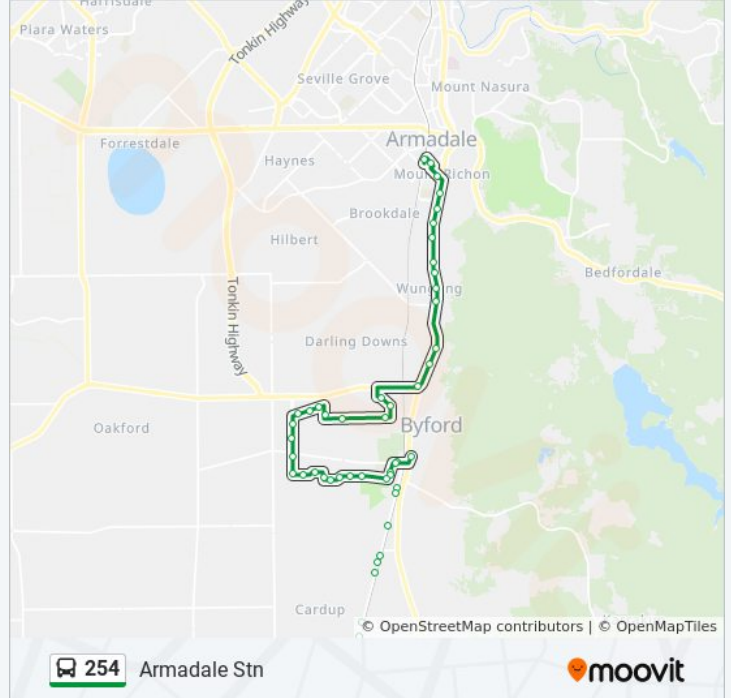

254 bus Info

Direction: Armadale Stn

Stops: 50

Trip Duration: 31 min

Line Summary:

Doley Rd After Anzac Cr
 Gallipoli Av Before Woodard Rd
 Gallipoli Av Before Foulkes Way
 Tourmaline Bvd After Gallipoli Ave
 Tourmaline Bvd Before Marble Rd
 Kardan Bvd After Viewed Green
 Kardan Bvd After Baystone St
 Ballawarra Av After Kardan Bvd
 Ballawarra Av Before Voile Way
 Ballawarra Av After Hunt Rd
 Malarkey Rd Before Pomera Dr
 Eurythmic Rd After Briggs Rd
 Larsen Rd Before Calneggia Dr
 Plaistowe Bvd Before Bunya Grn
 Plaistowe Bvd Before Blackberry Rmbl
 Thomas Rd After Butcher Rd
 South Western Hwy Before Butcher Rd
 South Western Hwy After Butcher Rd
 South Western Hwy Before Eleventh Rd
 South Western Hwy After Mitchell St
 South Western Hwy Before Moore St
 South Western Hwy Before Rails Cr
 South Western Hwy After Stone St
 South Western Hwy After Dickens Pl
 South Western Hwy After Talus Dr
 South Western Hwy Armadale Snr High Sch
 William St After South Western Hwy
 Fourth Rd After Church Av
 Armadale Stn

Line Summary:

Mead St Before Gordin Way

Gordin Way Byford Secondary College

Abernethy Rd After Gordin Way

Clifton St Before South West Hwy

Direction: Court Grammar School

48 stops

[VIEW LINE SCHEDULE](#)