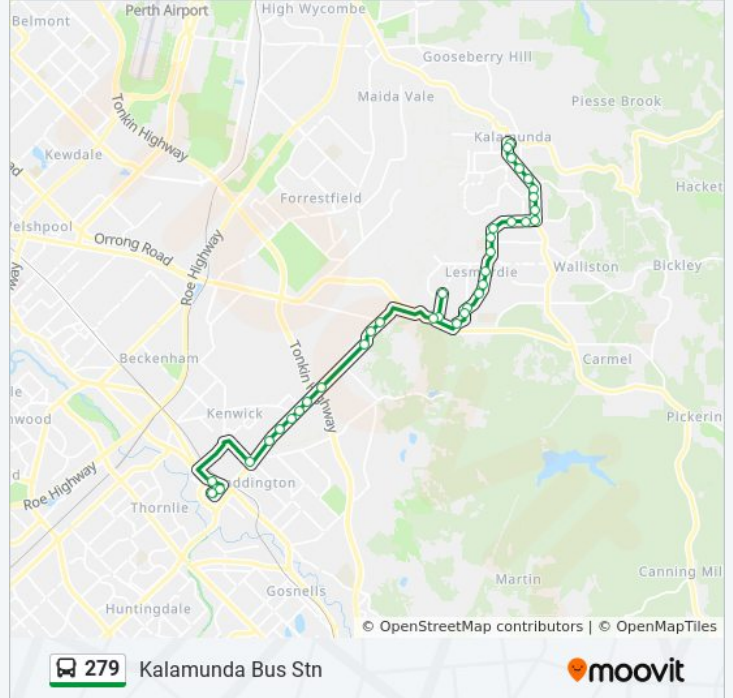

- Attfield St After Herbert St
- Attfield St Before Olga Rd
- Kelvin Rd After Albany Hwy
- Kelvin Rd After Canning Park Av
- Kelvin Rd After Lower Park Rd
- Kelvin Rd After Madrid Pl
- Kelvin Rd After Jade St
- Kelvin Rd After Orchard Rd
- Kelvin Rd Before Bickley Rd
- Kelvin Rd After Kenwick Rd
- Kelvin Rd After Tonkin Hwy
- Kelvin Rd Crystal Brook Caravan Park
- Kelvin Rd After Caravan Park
- Kelvin Rd Before Crystal Brook Road
- Welshpool Rd Before Gladys Rd
- Mazenod School Rd Mazenod College
- Gladys Rd After Coolinga Rd
- Lesmurdie Rd After Welshpool Rd
- Lesmurdie Rd After Silverdale Rd
- Lesmurdie Rd After Brady Rd
- Lesmurdie Rd After Godwin St

Direction: Lesmurdie Senior High School

16 stops

[VIEW LINE SCHEDULE](#)

Attfield St After Herbert St
 Attfield St Before Olga Rd
 Kelvin Rd After Albany Hwy
 Kelvin Rd After Canning Park Av
 Kelvin Rd After Lower Park Rd
 Kelvin Rd After Madrid Pl
 Kelvin Rd After Jade St
 Kelvin Rd After Orchard Rd
 Kelvin Rd Before Bickley Rd
 Kelvin Rd After Kenwick Rd
 Kelvin Rd After Tonkin Hwy
 Kelvin Rd Crystal Brook Caravan Park
 Kelvin Rd After Caravan Park

Direction: Maddington Central

34 stops

[VIEW LINE SCHEDULE](#)

Kalamunda Bus Stn

Canning Rd Before Burt St

Canning Rd Before Cotherstone St

Cotherstone Rd Kalamunda Shs S7

Canning Rd After Collins Rd

Kelvin Rd Before Madrid Pl

Kelvin Rd After Davison St

Kelvin Rd Before Canning Park Av

Kelvin Rd After the Crescent

Attfield St After Blackburn St

Attfield St After Herbert St

279 bus time schedules and route maps are available in an offline PDF at moovitapp.com. Use the [Moovit App](#) to see live bus times, train schedule or subway schedule, and step-by-step directions for all public transit in Perth.