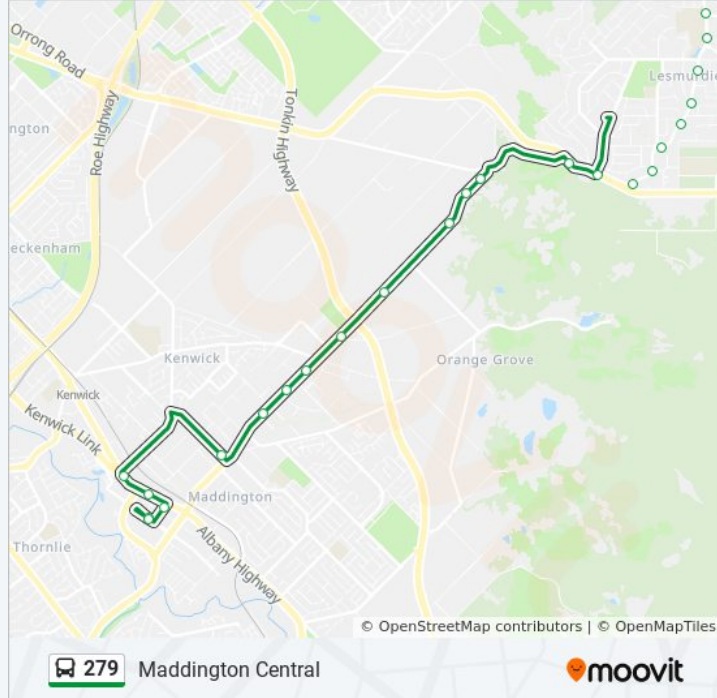

Direction: Lesmurdie Senior High School

16 stops

[VIEW LINE SCHEDULE](#)

Attfield St After Herbert St
 Attfield St Before Olga Rd
 Kelvin Rd After Albany Hwy
 Kelvin Rd After Canning Park Av
 Kelvin Rd After Lower Park Rd
 Kelvin Rd After Madrid Pl
 Kelvin Rd After Jade St
 Kelvin Rd After Orchard Rd
 Kelvin Rd Before Bickley Rd
 Kelvin Rd After Kenwick Rd
 Kelvin Rd After Tonkin Hwy
 Kelvin Rd Crystal Brook Caravan Park
 Kelvin Rd After Caravan Park

Kelvin Rd Before Madrid Pl

Kelvin Rd After Davison St

Kelvin Rd Before Canning Park Av

Kelvin Rd After the Crescent

Attfield St After Blackburn St

Attfield St After Herbert St

279 bus time schedules and route maps are available in an offline PDF at moovitapp.com. Use the [Moovit App](#) to see live bus times, train schedule or subway schedule, and step-by-step directions for all public transit in Perth.