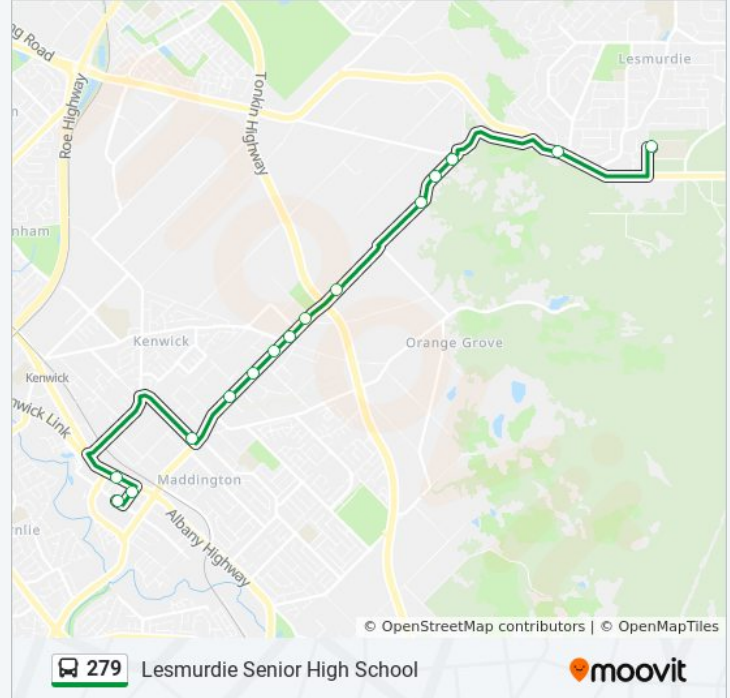

Direction: Lesmurdie Senior High School

16 stops

[VIEW LINE SCHEDULE](#)

Attfield St After Herbert St
 Attfield St Before Olga Rd
 Kelvin Rd After Albany Hwy
 Kelvin Rd After Canning Park Av
 Kelvin Rd After Lower Park Rd
 Kelvin Rd After Madrid Pl
 Kelvin Rd After Jade St
 Kelvin Rd After Orchard Rd
 Kelvin Rd Before Bickley Rd
 Kelvin Rd After Kenwick Rd
 Kelvin Rd After Tonkin Hwy
 Kelvin Rd Crystal Brook Caravan Park
 Kelvin Rd After Caravan Park

279 bus Info

Direction: Lesmurdie Senior High School

Stops: 16

Trip Duration: 24 min

Line Summary:

Kelvin Rd Before Crystal Brook Road

Welshpool Rd Before Gladys Rd

School Access Rd Lesmurdie High School S5