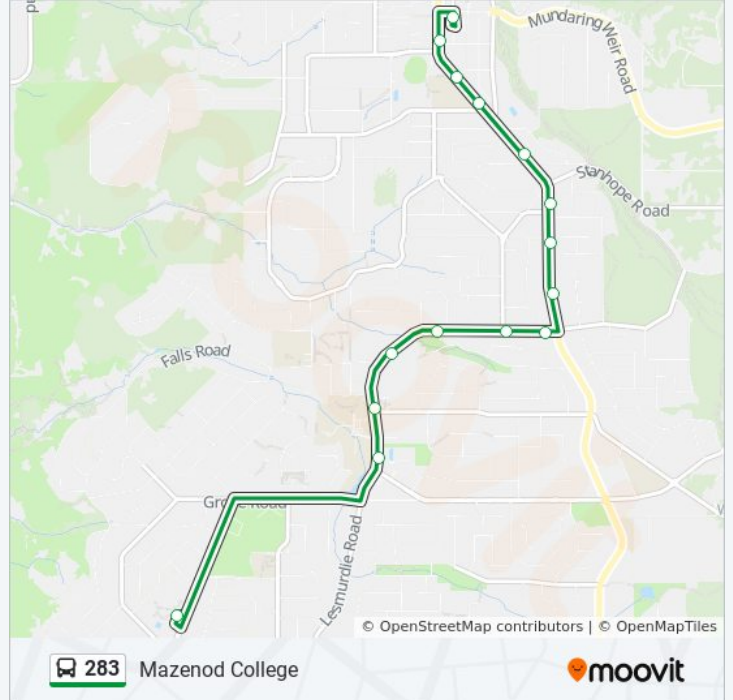

Shepperton Rd Before Rushton St

Causeway Bus Stn

Adelaide Tce Westend Causeway

Adelaide Tce After Plain St

Adelaide Tce After Bennett St

Adelaide Tce After Hill St

St Georges Tce After Victoria Av Westbound

Lesmurdie Rd After Milne St

Lesmurdie Rd After Hope Cr

Lesmurdie Rd Before Falls Rd

Lesmurdie Rd Before Glyde Rd

Lesmurdie Rd Before Rooth Rd

283 bus Time Schedule

Mazenod College Route Timetable:

Sunday	Not Operational
Monday	Not Operational
Tuesday	Not Operational
Wednesday	8:04 AM - 8:08 AM
Thursday	8:04 AM - 8:08 AM
Friday	Not Operational
Saturday	Not Operational

283 bus Info

Direction: Mazenod College

Stops: 15

Trip Duration: 18 min

Line Summary:

283 bus time schedules and route maps are available in an offline PDF at moovitapp.com. Use the [Moovit App](#) to see live bus times, train schedule or subway schedule, and step-by-step directions for all public transit in Perth.