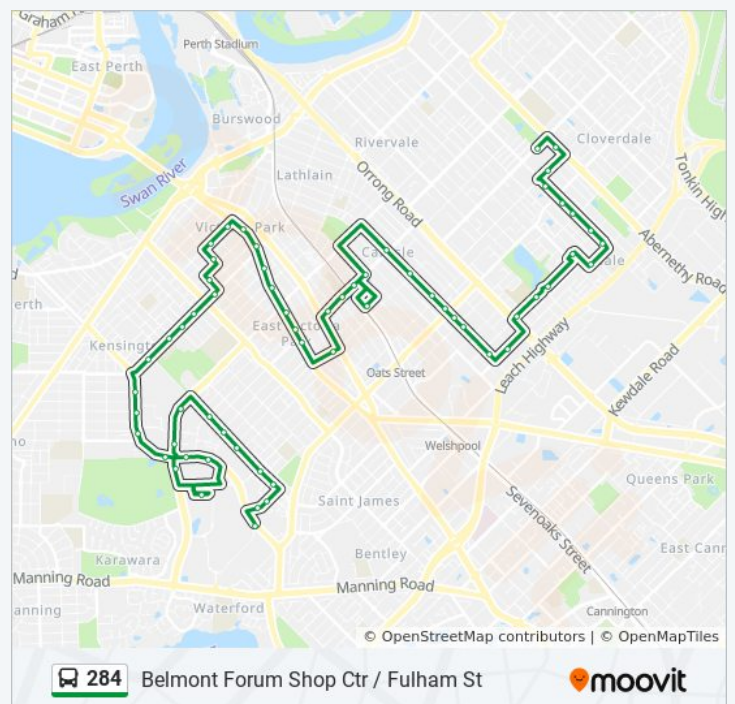

Hayman Rd After Thelma St

Hayman Rd Before Burvill Ct

Hayman Rd Before South Tce

George St After Collins St

George St After Brandon St

George St After Anketell St

George St After Lansdowne Rd

Mcmillan St After Berwick St

284 bus Info

Direction: Belmont Forum Shop Ctr / Fulham St

Stops: 60

Trip Duration: 53 min

Line Summary:

Gloucester St After Leonard St

Washington St After King George St

Mackie St Before Hordern St

Mackie St Before Albany Hwy

Albany Hwy After McMaster St

Albany Hwy Before Duncan St

Albany Hwy After Temple St

Albany Hwy After Gresham St

Albany Hwy After Kent St

Albany Hwy - the Park Centre Shopping Ctr