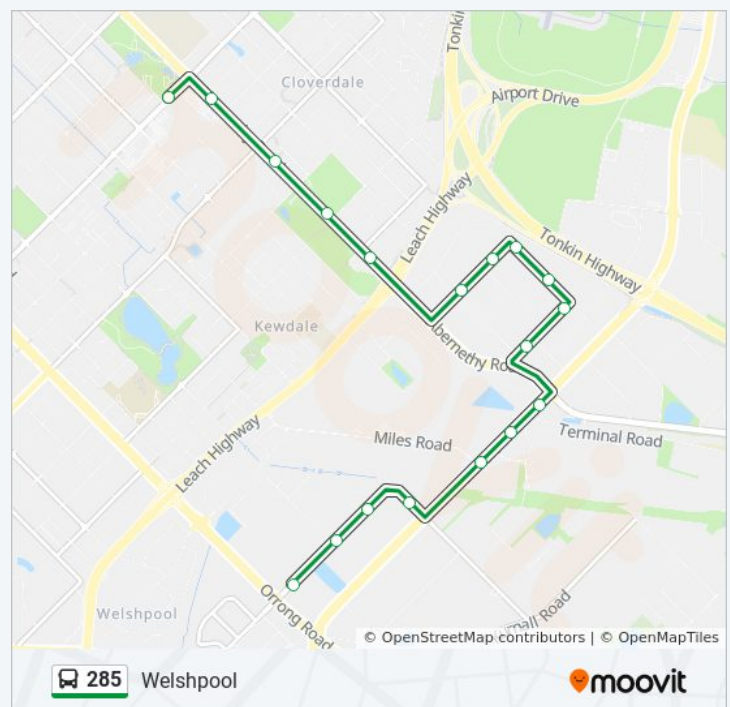

Albany Hwy After Baillie Av

**Direction: Kewdale**

27 stops

[VIEW LINE SCHEDULE](#)

Albany Hwy After Baillie Av

Oats St Before Hubert St

Oats Street Stn

Oats St Before Planet St

**Direction:** Kewdale

**Stops:** 27

**Trip Duration:** 27 min

**Line Summary:**

Hazelhurst St After Mackay St

## Direction: Welshpool

18 stops

[VIEW LINE SCHEDULE](#)

Wright St - Belmont Forum Shopping Ctr

Abernethy Rd After Beverley Rd

Abernethy Rd After Gabriel St

Abernethy Rd Before Scott St

Abernethy Rd After Kew St

## 285 bus Info

**Direction:** Welshpool

**Stops:** 18

**Trip Duration:** 17 min

**Line Summary:**

285 bus time schedules and route maps are available in an offline PDF at [moovitapp.com](https://moovitapp.com). Use the [Moovit App](#) to see live bus times, train schedule or subway schedule, and step-by-step directions for all public transit in Perth.