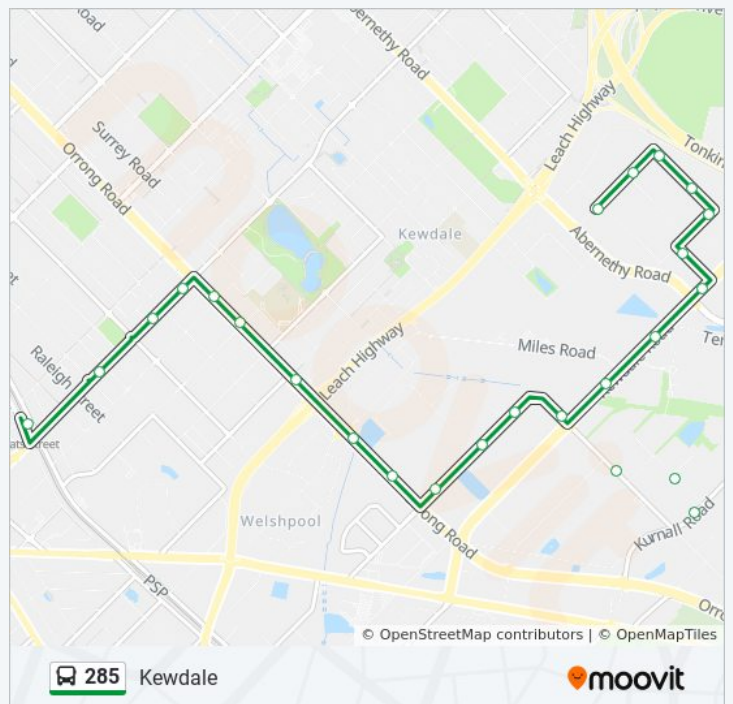

**285 bus Info**

**Direction:** East Victoria Park

**Stops:** 24

**Trip Duration:** 26 min

**Line Summary:**

[285 bus Line Map](#)

Oats St Before Swansea St

Shepperton Rd After Oats St

Albany Hwy After Baillie Av

**Direction: Kewdale**

27 stops

[VIEW LINE SCHEDULE](#)

Albany Hwy After Baillie Av

Oats St Before Hubert St

Oats Street Stn

Oats St Before Planet St

**Direction:** Kewdale

**Stops:** 27

**Trip Duration:** 27 min

**Line Summary:**

Hazelhurst St After Mackay St

## Direction: Welshpool

18 stops

[VIEW LINE SCHEDULE](#)

Wright St - Belmont Forum Shopping Ctr

Abernethy Rd After Beverley Rd

Abernethy Rd After Gabriel St

Abernethy Rd Before Scott St

Abernethy Rd After Kew St