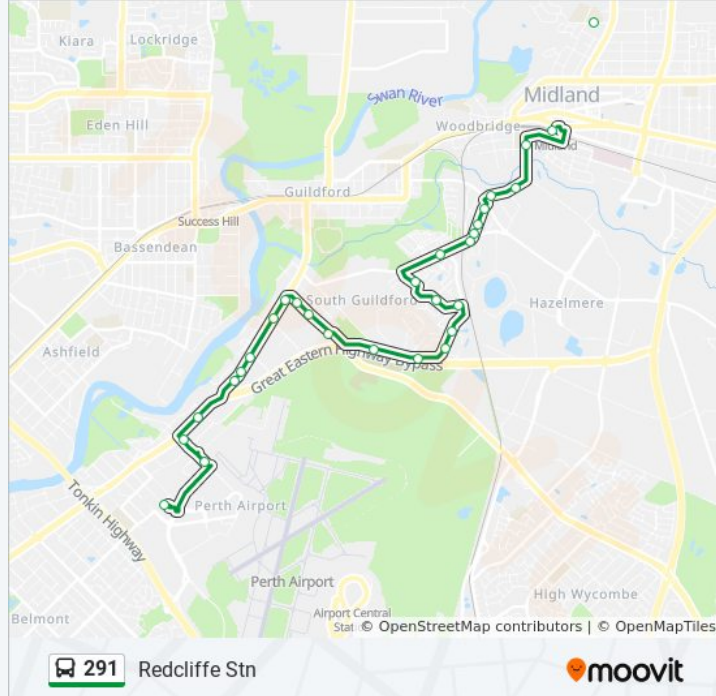

291 bus Info

Direction: Governor Stirling Senior High School

Stops: 30

Trip Duration: 34 min

Line Summary:

Robertson St After Wynne St
 Robertson St Before James Av
 Robertson St Before Bushmead Rd
 Stirling Cr Before Christina St
 Stirling Cr After Eric St
 Amherst Rd After Montreal Rd
 Midland Stn
 Midland Stn
 Third Av Governor Stirling Shs Stand 3

291 bus Info

Direction: Redcliffe Stn

Stops: 30

Trip Duration: 22 min

Line Summary:

Barker Rd Before Kalamunda Road

Kalamunda Rd After Barker Rd

Kalamunda Rd Before Highman St

Kalamunda Rd Before Great Eastern Hwy

Great Eastern Hwy After Kalamunda Rd

Great Eastern Hwy Before Hyne Rd

Great Eastern Hwy After Koojan Av

Great Eastern Hwy After Beverley Tce

Great Eastern Hwy Before Great Eastern Hwy Bypass

Great Eastern Hwy After Ivy St

Fauntleroy Av After Gt Eastern Hwy

Fauntleroy Av Before Dunreath Av

Redcliffe Stn

Direction: Swan Christian College

31 stops

[VIEW LINE SCHEDULE](#)

Redcliffe Stn