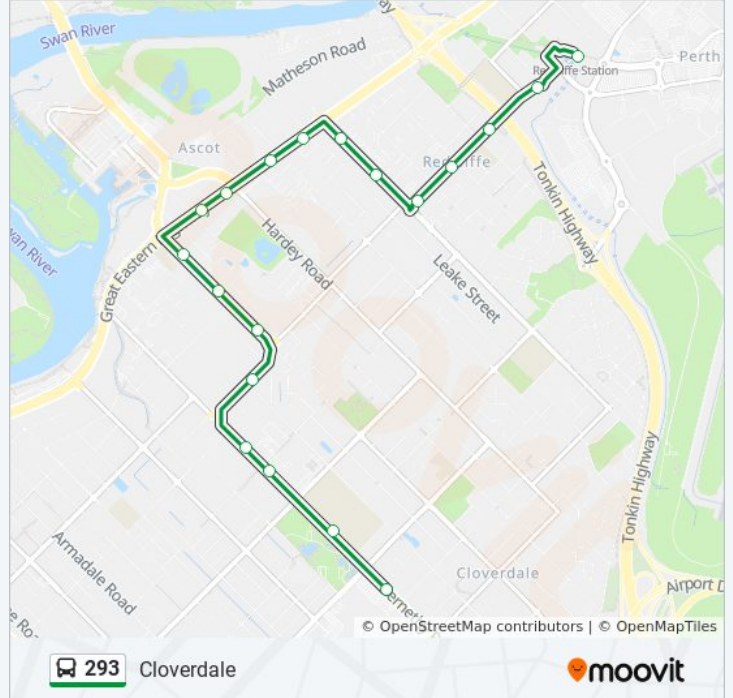

 293

High Wycombe Stn - Redcliffe Stn

Get The App

The 293 bus line (High Wycombe Stn - Redcliffe Stn) has 3 routes. For regular weekdays, their operation hours are:
 (1) Cloverdale: 8:36 AM - 2:28 PM(2) High Wycombe Stn: 5:32 AM - 5:37 PM(3) Redcliffe Stn: 5:53 AM - 5:33 PM
 Use the Moovit App to find the closest 293 bus station near you and find out when is the next 293 bus arriving.

Direction: Cloverdale

19 stops

[VIEW LINE SCHEDULE](#)

- Redcliffe Stn
- Second St After Boulder Av
- Stanton Rd Before Morrison St
- Stanton Rd Before Manuel Cr
- Stanton Rd Before Epsom Av
- Epsom Av Before Victoria St
- Epsom Av Before Great Eastern Hwy
- Great Eastern Hwy After Leake St
- Great Eastern Hwy Before Kalgoorlie St
- Great Eastern Hwy After Hardey Rd
- Great Eastern Hwy Before Daly St
- Belgravia St After Great Eastern Hwy
- Belgravia St Before Brennan Wy
- Belgravia St Before Frederick St
- Fairbrother St Before Fisher St
- Abernethy Rd After Campbell St
- Abernethy Rd After Esther St
- Abernethy Rd After Alexander Rd
- Abernethy Rd After Beverley Rd

293 bus Info

Direction: Cloverdale
Stops: 19
Trip Duration: 16 min
Line Summary:

Direction: High Wycombe Stn

38 stops

[VIEW LINE SCHEDULE](#)

- Redcliffe Stn
- Second St After Boulder Av
- Stanton Rd Before Morrison St
- Stanton Rd Before Manuel Cr
- Stanton Rd Before Epsom Av
- Epsom Av Before Victoria St
- Epsom Av Before Great Eastern Hwy
- Great Eastern Hwy After Leake St
- Great Eastern Hwy Before Kalgoorlie St
- Great Eastern Hwy After Hardey Rd
- Great Eastern Hwy Before Daly St
- Belgravia St After Great Eastern Hwy
- Belgravia St Before Brennan Wy
- Belgravia St Before Frederick St
- Fairbrother St Before Fisher St
- Abernethy Rd After Campbell St
- Abernethy Rd After Esther St
- Abernethy Rd After Alexander Rd

293 bus Info

Direction: High Wycombe Stn

Stops: 38

Trip Duration: 33 min

Line Summary:

Abernethy Rd After Beverley Rd

Abernethy Rd After Gabriel St

Abernethy Rd Before Scott St