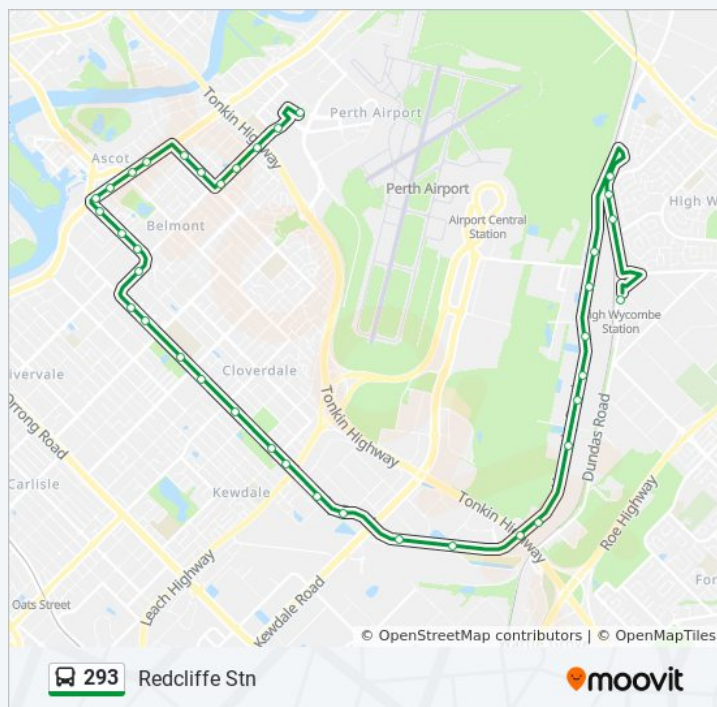

Abernethy Rd Opposite Australian Grain Centre

Abernethy Rd Opposite Blue Scope Steel

Abernethy Rd Before Daddow Rd

Abernethy Rd Before Casella Pl

Abernethy Rd After Ferguson St

Abernethy Rd After Chilver St

Abernethy Rd After Noble St

Abernethy Rd After Leach Hwy

Abernethy Rd After Kew St

Abernethy Rd After Keane St

Abernethy Rd Before Beverley Rd

Abernethy Rd After Hendra St

Abernethy Rd After Alexander Rd

Abernethy Rd After Esther St

Fairbrother St After Fisher St

Belgravia St After Frederick St

Belgravia St After Wheeler St

Belgravia St Before Great Eastern Hwy

Great Eastern Hwy Before Hargreaves St

Great Eastern Hwy After Daly St

Great Eastern Hwy After Hardey Rd

Great Eastern Hwy After Kalgoorlie St

Epsom Av After Great Eastern Hwy

Epsom Av After Victoria St

Stanton Rd After Epsom Av

Stanton Rd Before Lyall St

Stanton Rd After Morrison St

Second St After Kanowna Av

Redcliffe Stn

Trip Duration: 36 min
Line Summary:

293 bus time schedules and route maps are available in an offline PDF at moovitapp.com. Use the [Moovit App](#) to see live bus times, train schedule or subway schedule, and step-by-step directions for all public transit in Perth.

[About Moovit](#) • [MaaS Solutions](#) • [Supported Countries](#) •

Check Live Arrival Times