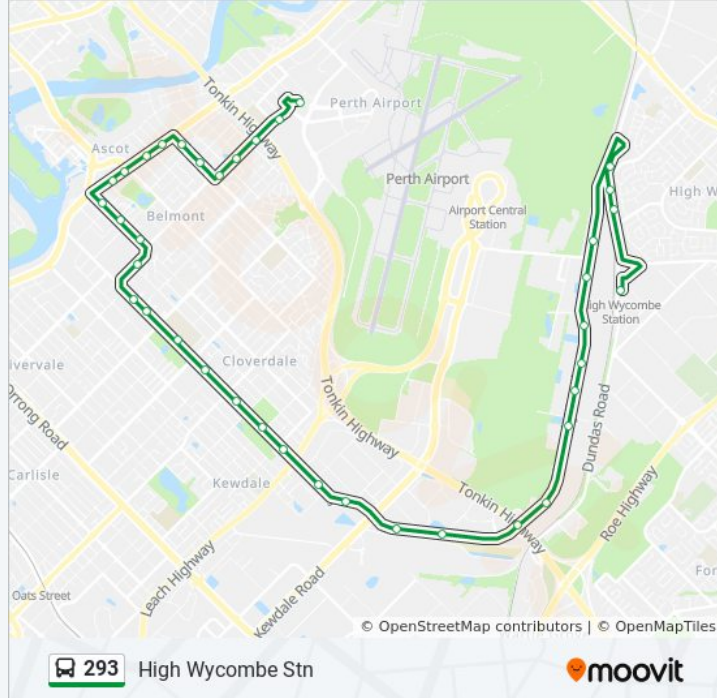

293 bus Info

Direction: High Wycombe Stn

Stops: 38

Trip Duration: 33 min

Line Summary:

Abernethy Rd After Beverley Rd

Abernethy Rd After Gabriel St

Abernethy Rd Before Scott St

Abernethy Rd After Kew St

Abernethy Rd After Hazelhurst St

Abernethy Rd Before Chilver St

Abernethy Rd After Kewdale Rd

Abernethy Rd After Aitken Wy

Abernethy Rd After Dadow Rd

Abernethy Rd Opposite Blue Scope Steel

Dundas Rd Before Wittenoom Rd

Dundas Rd After Musk Ct

Dundas Rd Before Kapok Ct

High Wycombe Stn

Direction: Redcliffe Stn

38 stops

[VIEW LINE SCHEDULE](#)

High Wycombe Stn

293 bus Info

Direction: Redcliffe Stn

Stops: 38

Abernethy Rd Opposite Australian Grain Centre

Abernethy Rd Opposite Blue Scope Steel

Abernethy Rd Before Daddow Rd

Abernethy Rd Before Casella Pl

Abernethy Rd After Ferguson St